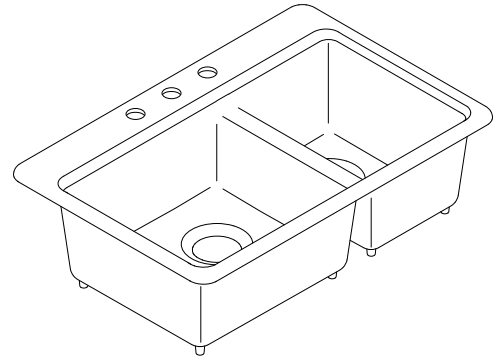

Features

- 33" (838 mm) minimum base cabinet width
- Large/medium bowls
- 9" (229 mm) depth provides generous workspace
- Three faucet holes
- Bowl slopes toward drain to minimize water pooling
- Offset drains increase workspace in the sink and storage space underneath
- Includes K-6239 colander with integral cutting board and K-9234 left-hand bottom sink rack

Material

- KOHLER® enameled cast iron

Installation

- Top-mount

Recommended Products/Accessories

- K-9234 Left-Bowl Sink Rack
- K-8801 Sink drain and strainer with tailpiece
- K-8799 Sink drain and strainer basket
- K-23726 Drain treatment
- K-23725 Cast iron cleaner

Optional Products/Accessories

- K-11352 Disposal Flange with Stopper
- K-9000 P-Trap

Included Components

- K-6239 Colander with Cutting Board
- K-9234 Left-Bowl Sink Rack

Codes/Standards

ASME A112.19.1/CSA B45.2