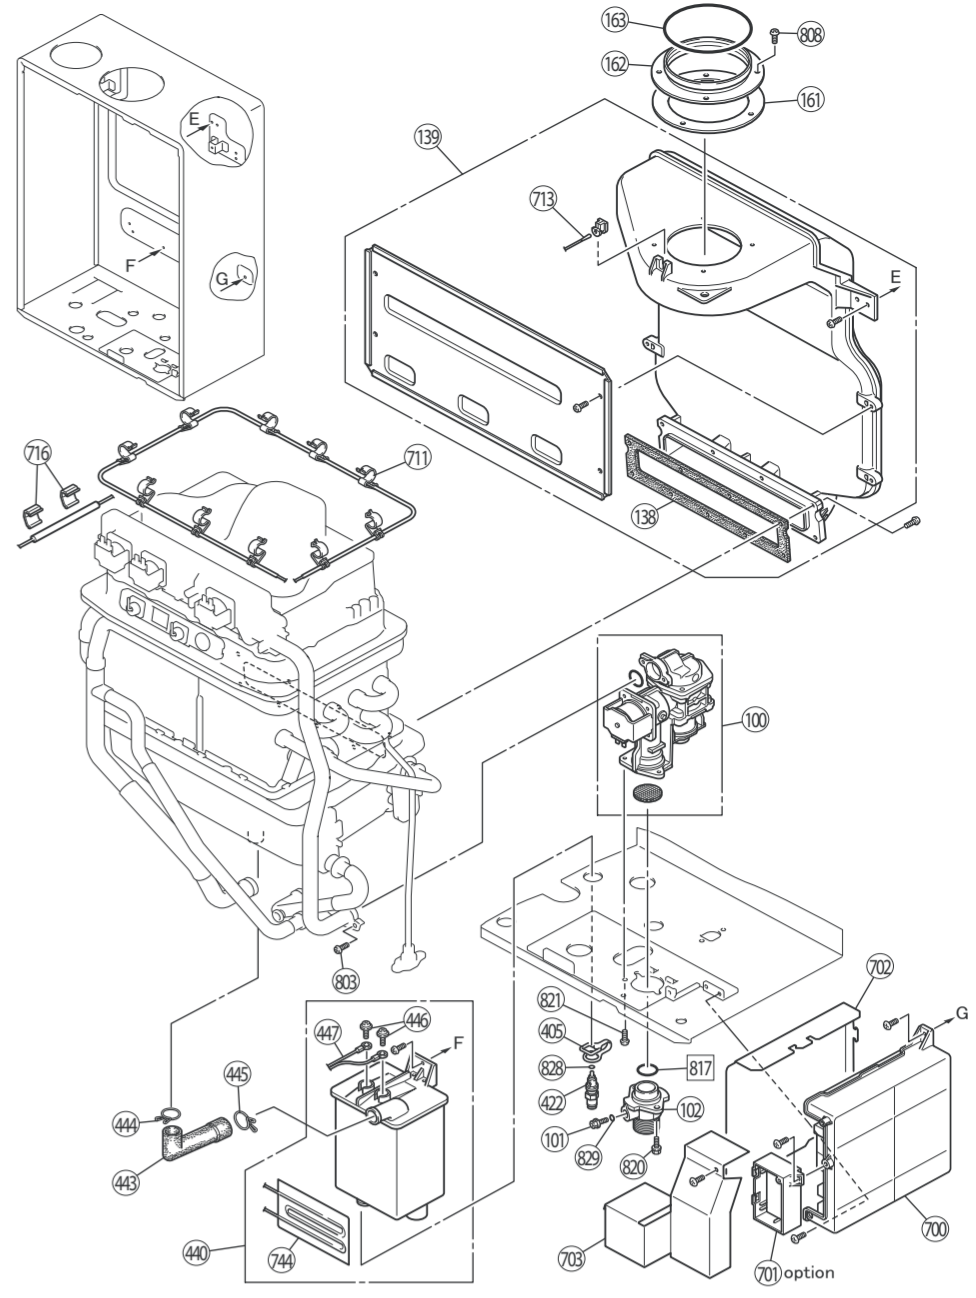

EXPLODED VIEW - CABINET

EXPLODED VIEW - INTERNALS

EXPLODED VIEW - INTERNALS

EXPLODED VIEW - INTERNALS

EXPLODED VIEW - ELECTRICAL

Item	Description	Part Number	Qty
001	Main Body	109000443	1
002	Wall Bracket	109000143	2
003	Rubber BushingA	CF79-41020A	1
004	Connection Reinforcement Panel	109000445	1
006	Front Panel	109000227	1
007	Gasket - Top and Bottom	109000120	2
008	Gasket - Side	109000121	2
011	Screw Cover	109000230	2
014	Rubber Bushing	U245-125	1
015	Rubber Bushing	ACF10-120X01	1
016	Gasket	109000276	1
017	Air Intake Diverter	108000074	1
022	Attachment Bracket	109000274	2
030	Top Plate Insulation	109000421	1
100	Gas Valve Assembly	106000101	1
101	Test Port Set Screw	C10D-5	2
102	Gas Connection 3/4" NPT	106000065	1
103	Burner Unit Assembly	106000070	1
110	Manifold Assembly-LPG	106000066	1
110	Manifold Assembly-NG	106000067	1
111	Gasket	109000232	1
112	Gasket	109000233	1
113	Gasket	109000234	1
114	Gasket	109000235	2
116	Electrode	105000145	1
117	Flame Rod	105000146	1
118	Electrode Packing	109000236	1
119	Electrode Holder	109000237	1
120	Gas Pipe Assy	106000084	1
121	Plate	109000447	1
125	Fan Motor All Assembly	108000052	1
126	Fan Bracket	108000053	1
131	Noise Filter A	108000054	1
132	Noise Filter B	108000055	1
133	Filter Rivet	109000427	1
138	Gasket	109000238	1
139	Exhaust Duct Assembly	108000056	1
143	Heat Exchanger Assembly	107000132	1
144	Flue Connection Assembly	108000058	1
145	O-ring	109000239	1
149	Gasket	109000240	1
153	Burner Sensor Gasket	109000241	1