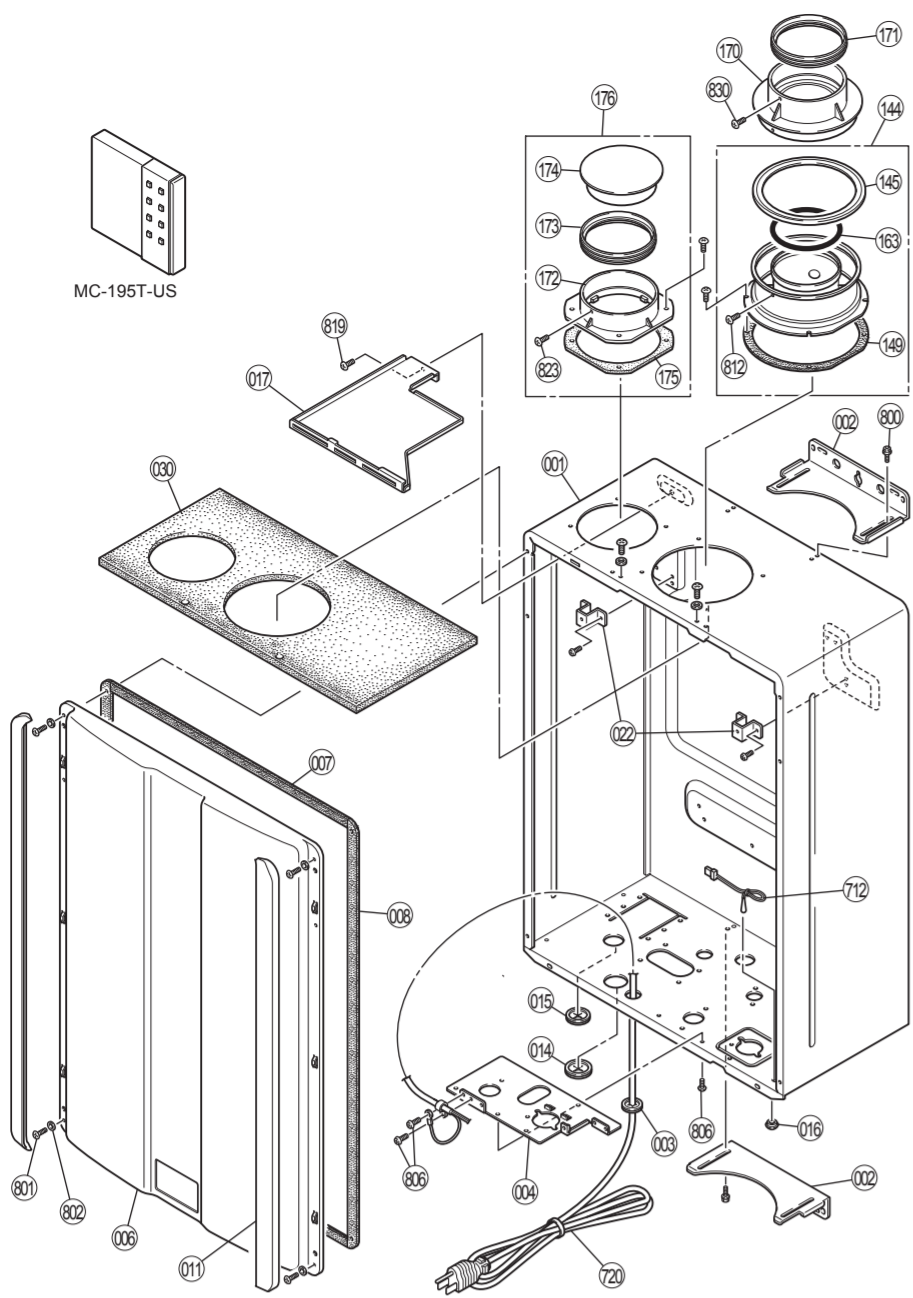

EXPLODED VIEW - CABINET

EXPLODED VIEW - INTERNALS

EXPLODED VIEW - INTERNALS

EXPLODED VIEW - INTERNALS

EXPLODED VIEW - ELECTRICAL

Item	Description	Part Number	Qty
001	Main Body	109000443	1
002	Wall Bracket	109000143	2
003	Rubber BushingA	CF79-41020A	1
004	Connection Reinforcement Panel	109000445	1
006	Front Panel	109000227	1
007	Gasket - Top and Bottom	109000120	2
008	Gasket - Side	109000121	2
011	Screw Cover	109000230	2
014	Rubber Bushing	U245-125	1
015	Rubber Bushing	ACF10-120X01	1
016	Gasket	109000276	1
017	Air Intake Diverter	108000074	1
022	Attachment Bracket	109000274	2
030	Top Plate Insulation	109000421	1
100	Gas Valve Assembly	106000101	1
101	Test Port Set Screw	C10D-5	2
102	Gas Connection 3/4" NPT	106000065	1
103	Burner Unit Assembly	106000070	1
110	Manifold Assembly-LPG	106000066	1
110	Manifold Assembly-NG	106000067	1
111	Gasket	109000232	1
112	Gasket	109000233	1
113	Gasket	109000234	1
114	Gasket	109000235	2
116	Electrode	105000145	1
117	Flame Rod	105000146	1
118	Electrode Packing	109000236	1
119	Electrode Holder	109000237	1
120	Gas Pipe Assy	106000084	1
121	Plate	109000447	1
125	Fan Motor All Assembly	108000052	1
126	Fan Bracket	108000053	1
131	Noise Filter A	108000054	1
132	Noise Filter B	108000055	1
133	Filter Rivet	109000427	1
138	Gasket	109000238	1
139	Exhaust Duct Assembly	108000056	1
143	Heat Exchanger Assembly	107000132	1
144	Flue Connection Assembly	108000058	1
145	O-ring	109000239	1
149	Gasket	109000240	1
153	Burner Sensor Gasket	109000241	1