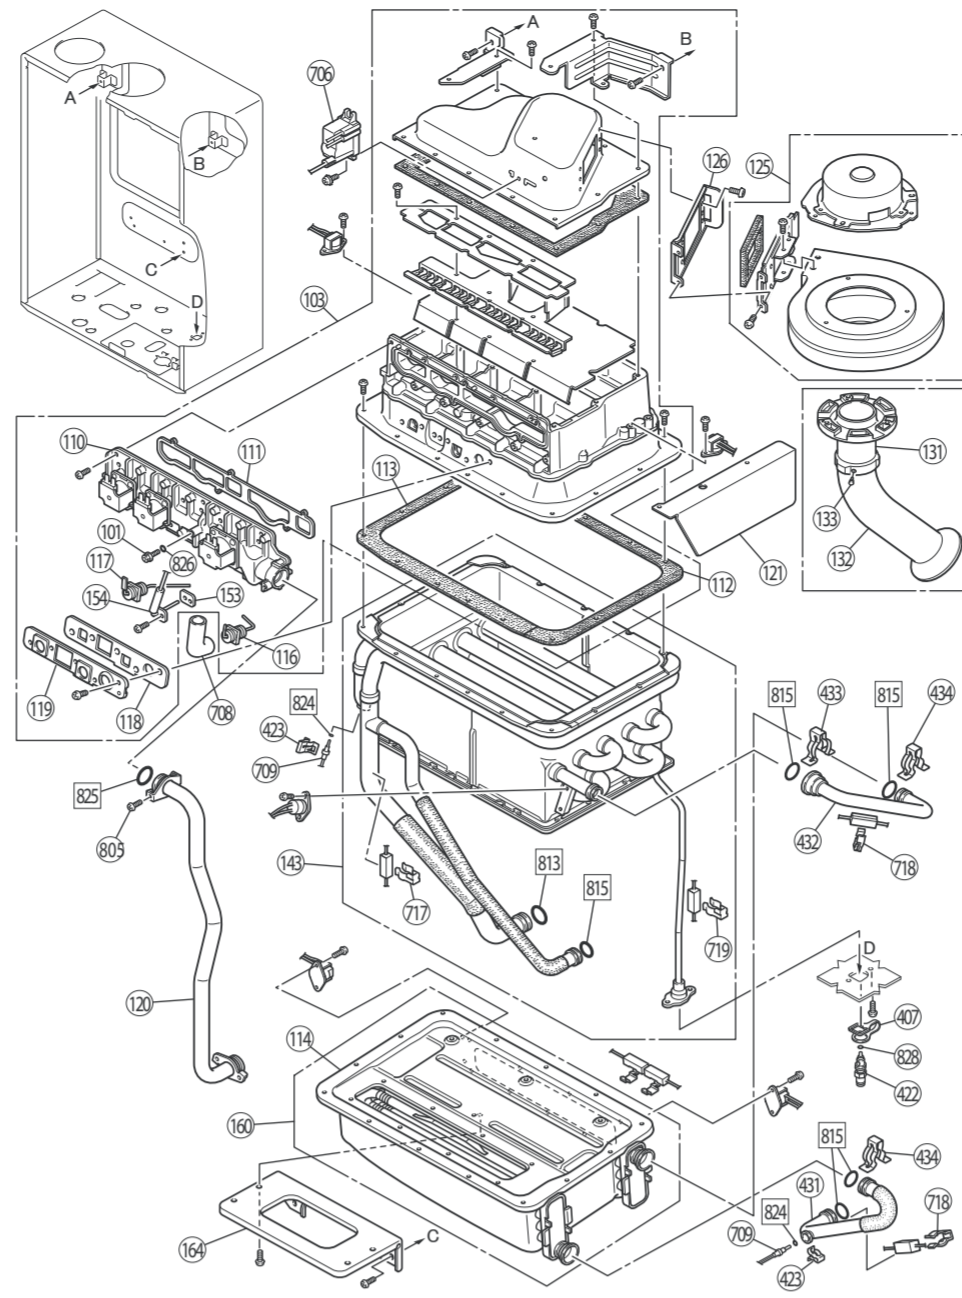

EXPLODED VIEW - CABINET

EXPLODED VIEW - INTERNALS

EXPLODED VIEW - INTERNALS

EXPLODED VIEW - INTERNALS

EXPLODED VIEW - ELECTRICAL

Item	Description	Part Number	Qty
001	Main Body	109000443	1
002	Wall Bracket	109000143	2
003	Rubber BushingA	CF79-41020A	1
004	Connection Reinforcement Panel	109000445	1
006	Front Panel	109000227	1
007	Gasket - Top and Bottom	109000120	2
008	Gasket - Side	109000121	2
011	Screw Cover	109000230	2
014	Rubber Bushing	U245-125	1
015	Rubber Bushing	ACF10-120X01	1
016	Gasket	109000276	1
017	Air Intake Diverter	108000074	1
022	Attachment Bracket	109000274	2
030	Top Plate Insulation	109000421	1
100	Gas Valve Assembly	106000101	1
101	Test Port Set Screw	C10D-5	2
102	Gas Connection 3/4" NPT	106000065	1
103	Burner Unit Assembly	106000070	1
110	Manifold Assembly-LPG	106000066	1
110	Manifold Assembly-NG	106000067	1
111	Gasket	109000232	1
112	Gasket	109000233	1
113	Gasket	109000234	1
114	Gasket	109000235	2
116	Electrode	105000145	1
117	Flame Rod	105000146	1
118	Electrode Packing	109000236	1
119	Electrode Holder	109000237	1
120	Gas Pipe Assy	106000084	1
121	Plate	109000447	1
125	Fan Motor All Assembly	108000052	1
126	Fan Bracket	108000053	1
131	Noise Filter A	108000054	1
132	Noise Filter B	108000055	1
133	Filter Rivet	109000427	1
138	Gasket	109000238	1
139	Exhaust Duct Assembly	108000056	1
143	Heat Exchanger Assembly	107000132	1
144	Flue Connection Assembly	108000058	1
145	O-ring	109000239	1
149	Gasket	109000240	1
153	Burner Sensor Gasket	109000241	1