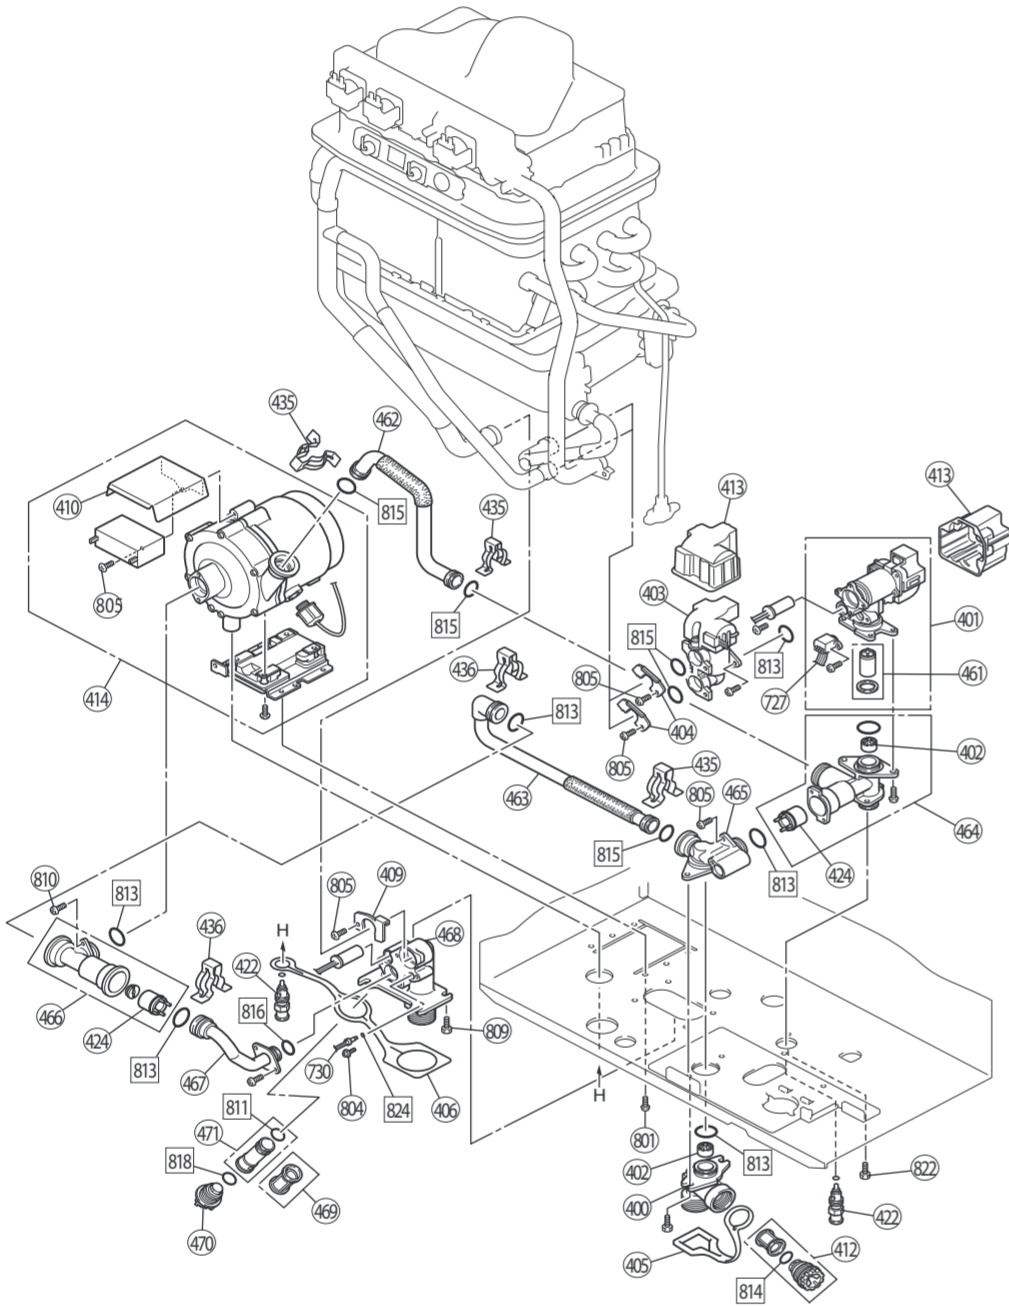

EXPLODED VIEW - CABINET

EXPLODED VIEW - INTERNALS

EXPLODED VIEW - INTERNALS

EXPLODED VIEW - INTERNALS

EXPLODED VIEW - ELECTRICAL

Item	Description	Part Number	Qty
001	Main Body	109000443	1
002	Wall Bracket	109000143	2
003	Rubber BushingA	CF79-41020A	1
004	Connection Reinforcement Panel	109000445	1
006	Front Panel	109000227	1
007	Gasket - Top and Bottom	109000120	2
008	Gasket - Side	109000121	2
011	Screw Cover	109000230	2
014	Rubber Bushing	U245-125	1
015	Rubber Bushing	ACF10-120X01	1
016	Gasket	109000276	1
017	Air Intake Diverter	108000074	1
022	Attachment Bracket	109000274	2
030	Top Plate Insulation	109000421	1
100	Gas Valve Assembly	106000101	1
101	Test Port Set Screw	C10D-5	2
102	Gas Connection 3/4" NPT	106000065	1
103	Burner Unit Assembly	106000070	1
110	Manifold Assembly-LPG	106000066	1
110	Manifold Assembly-NG	106000067	1
111	Gasket	109000232	1
112	Gasket	109000233	1
113	Gasket	109000234	1
114	Gasket	109000235	2
116	Electrode	105000145	1
117	Flame Rod	105000146	1
118	Electrode Packing	109000236	1
119	Electrode Holder	109000237	1
120	Gas Pipe Assy	106000084	1
121	Plate	109000447	1
125	Fan Motor All Assembly	108000052	1
126	Fan Bracket	108000053	1
131	Noise Filter A	108000054	1
132	Noise Filter B	108000055	1
133	Filter Rivet	109000427	1
138	Gasket	109000238	1
139	Exhaust Duct Assembly	108000056	1
143	Heat Exchanger Assembly	107000132	1
144	Flue Connection Assembly	108000058	1
145	O-ring	109000239	1
149	Gasket	109000240	1
153	Burner Sensor Gasket	109000241	1