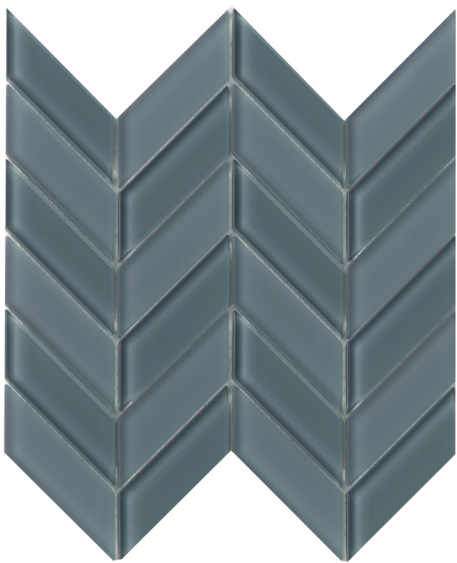

Edge™ features frosted glass to illustrate a story of shape and color. Neutral overtones and saturated accent colors take form in a design-forward chevron mosaic.

EDGE™

Glass Mosaic

White

Morning Fog

Gray

Navy

Sizes	
	12" x 12" Mesh 11.97" x 12.13"
Thickness	8mm
Testing	Shade Variation Rating
Results*	V2

-  Sustainability Attributes
- Health Product Declaration (HPD) provided upon request
 - Product Packaging is 100% recyclable
 - VOC Free