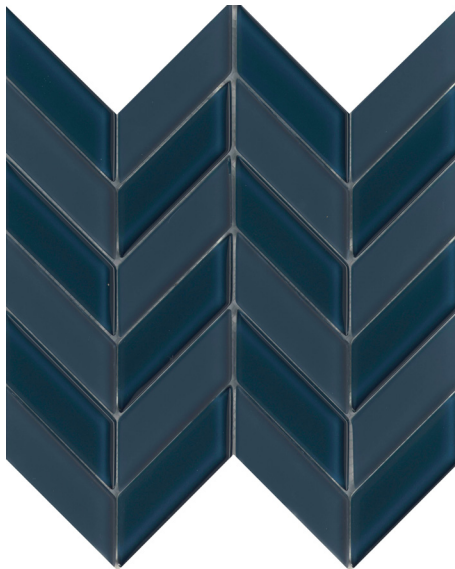

Edge™ features frosted glass to illustrate a story of shape and color. Neutral overtones and saturated accent colors take form in a design-forward chevron mosaic.

EDGE™

Glass Mosaic

White

Morning Fog

Gray

Navy

Sizes	
	12" x 12" Mesh 11.97" x 12.13"
Thickness	8mm
Testing	Shade Variation Rating
Results*	V2

-  Sustainability Attributes
- Health Product Declaration (HPD) provided upon request
 - Product Packaging is 100% recyclable
 - VOC Free