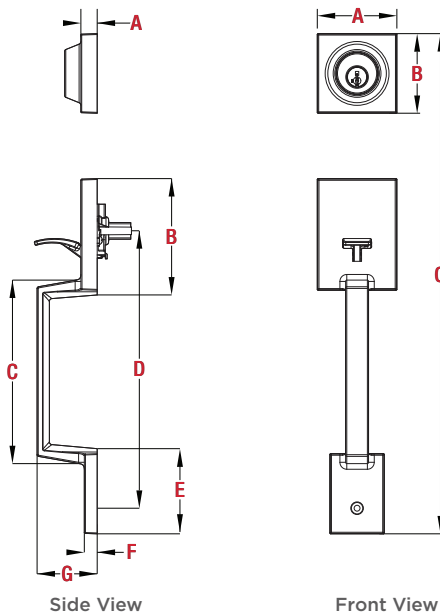

Amador Specifications

Door Prep	<ul style="list-style-type: none"> ▪ Deadbolt: 2-1/8" or 1-1/2" Edge Bore 1". Latch Face 1" x 2-1/4". ▪ Handle: Cross Bore 2-1/8". Edge Bore 1".
Backset	<ul style="list-style-type: none"> ▪ Deadbolt: Adjustable to 2-3/8" or 2-3/4". ▪ Handle: Adjustable to 2-3/8" or 2-3/4".
Door Thickness	<ul style="list-style-type: none"> ▪ 1-3/4" doors standard. ▪ 2-1/4" doors optional. ▪ Not designed for use on 1-3/8" doors.
Cylinder	SmartKey Security™
Faceplates	1" x 2-1/4". Specify round corner, square corner or drive-in.
Strikes	<ul style="list-style-type: none"> ▪ Deadbolt: 1" x 2-1/4". Specify round corner or square corner. Other options available. ▪ Handle: 2-1/4" full lip. Specify round corner or square corner. Other options available.

Bolt	<ul style="list-style-type: none"> ▪ Deadbolt: 1" throw. ▪ Handle: 1/2" throw.
Door Handing	Reversible for right or left-hand doors.
ANSI/BHMA	Deadbolt is Grade 3 Certified.
ADA	N/A
UL	Optional UL 1/3 hour fire rating for all functions except 699 & 502.

Amador Dimensions

Dimensions	A	B	C	D	E	F	G
Side View	9/16"	4 1/16"	6 13/32"	9 11/16"	2 31/32"	7/16"	2 3/32"
Front View	2 25/32"		2 25/32"		17 15/32"		

Kwikset's SmartKey Security™ provides homeowners with the superior security that is resistant to a variety of common break-in methods.