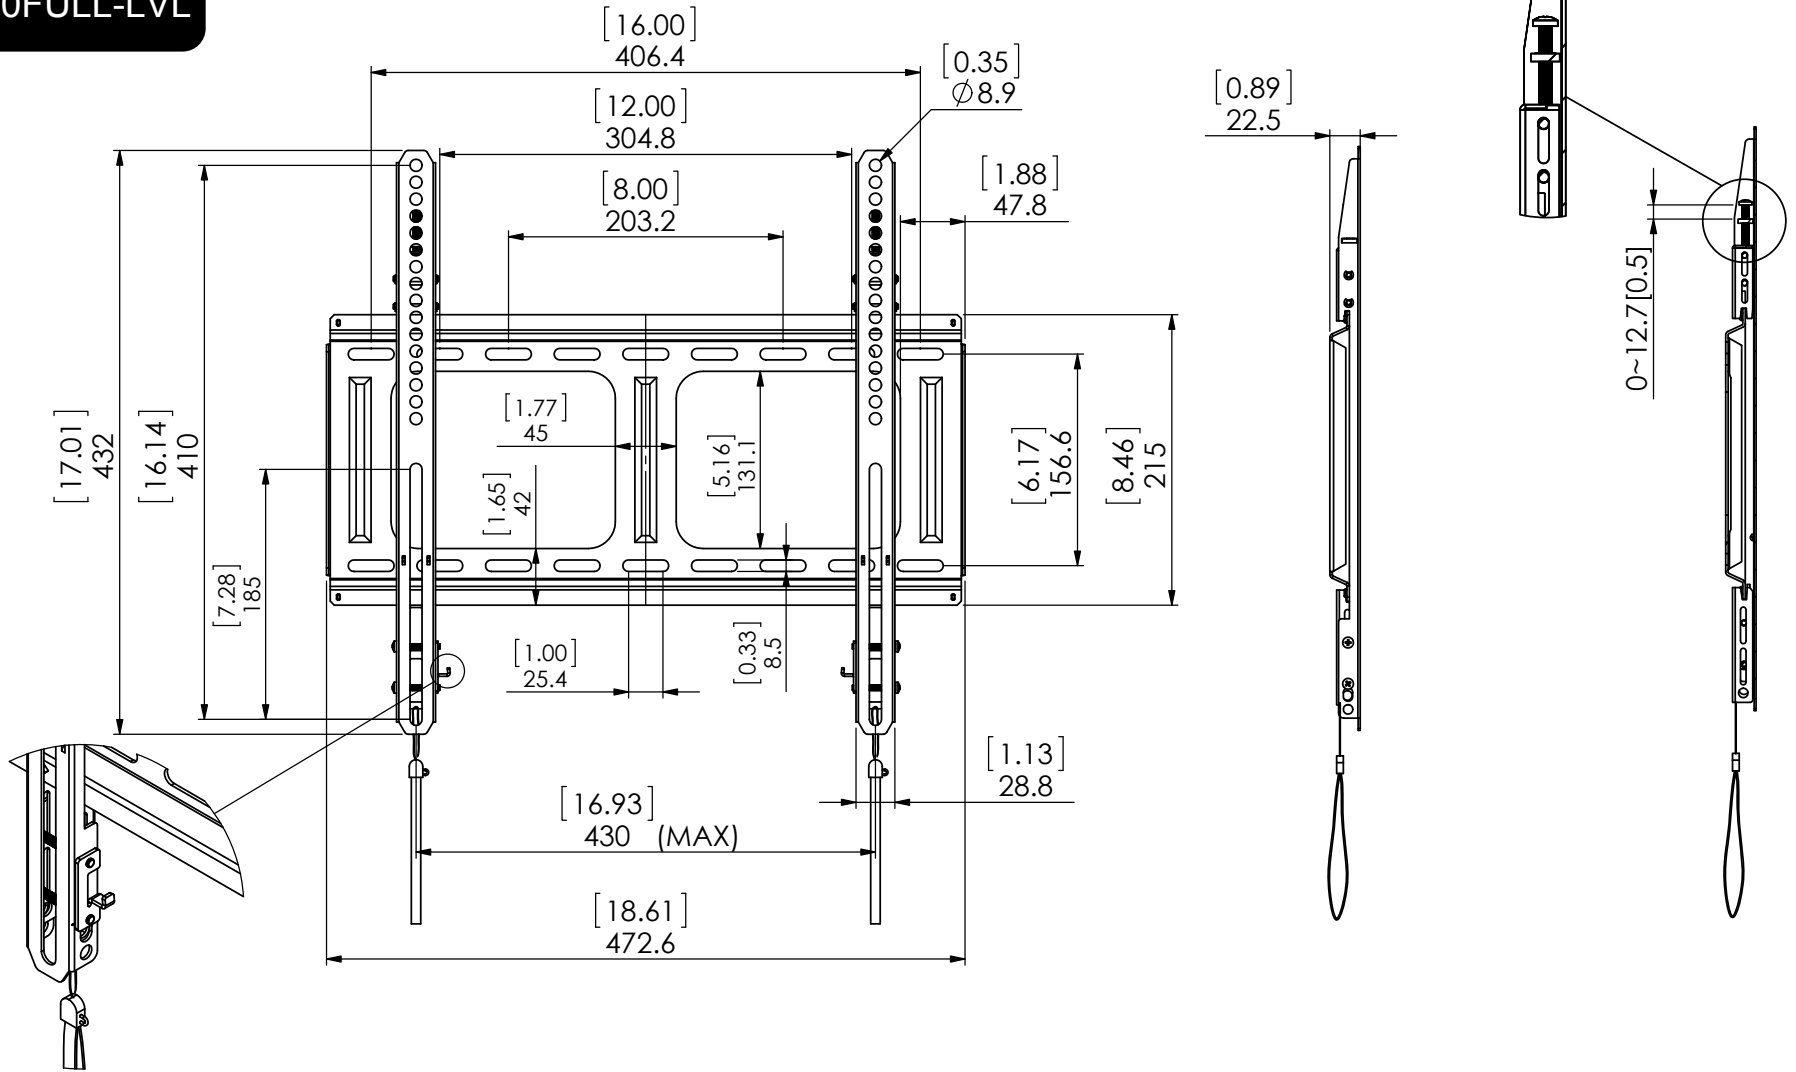

# FLT3260FULL-LVL

**BRKT**  
B R A N D

WWW.BRKTBRAND.COM

NOTES: UNLESS OTHERWISE SPECIFIED

1. VESA STANDARD COMPATABILITY (WIDTH X HEIGHT): 100X100 200X100 200X200 400X400
2. MAXIMUM VESA MOUNTING CONFIGURATION: 400X400 MM
3. SCREEN SIZE COMPATABILITY: MOST 32"-60" SCREENS
4. MAXIMUM WEIGHT CAPACITY: 120 LBS (54.5 KG)
5. PRODUCT COLOR: BLACK