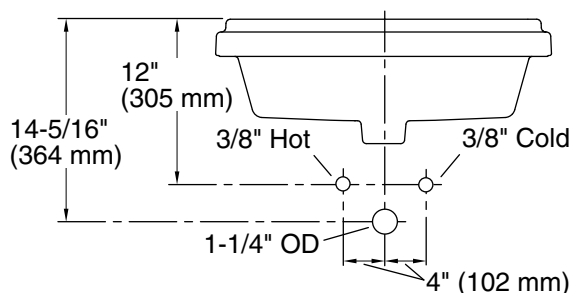

### Technical Information

All product dimensions are nominal.

Basin configuration:	Single Bowl
Center(s):	8" (203 mm)
Bowl area (Only):	Length: 19-13/16" (503 mm) Width: 10-3/16" (259 mm) Water depth: 6-1/16" (154 mm)
With overflow:	Yes
Number of deck holes:	3
Faucet hole(s):	1-3/8" (35 mm)
Drain hole:	1-3/4" (44 mm)
Template:	1162721-7, required, included