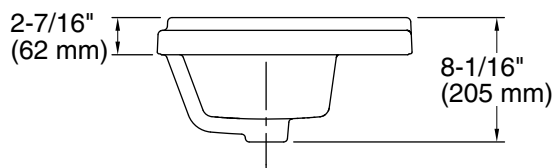

### Technical Information

All product dimensions are nominal.

Basin configuration:	Single Bowl
Center(s):	8" (203 mm)
Bowl area (Only):	Length: 19-13/16" (503 mm) Width: 10-3/16" (259 mm) Water depth: 6-1/16" (154 mm)
With overflow:	Yes
Number of deck holes:	3
Faucet hole(s):	1-3/8" (35 mm)
Drain hole:	1-3/4" (44 mm)
Template:	1162721-7, required, included