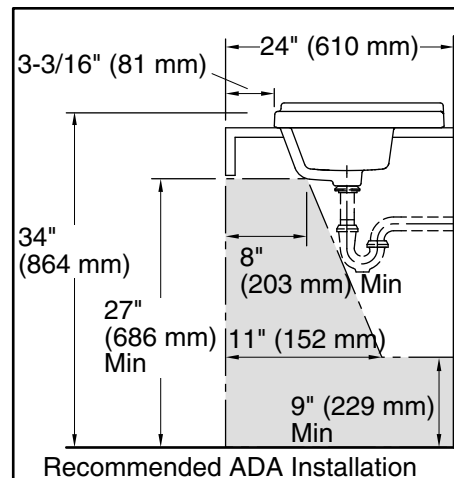

### Technical Information

All product dimensions are nominal.

Basin configuration:	Single Bowl
Center(s):	8" (203 mm)
Bowl area (Only):	Length: 19-13/16" (503 mm) Width: 10-3/16" (259 mm) Water depth: 6-1/16" (154 mm)
With overflow:	Yes
Number of deck holes:	3
Faucet hole(s):	1-3/8" (35 mm)
Drain hole:	1-3/4" (44 mm)
Template:	1162721-7, required, included