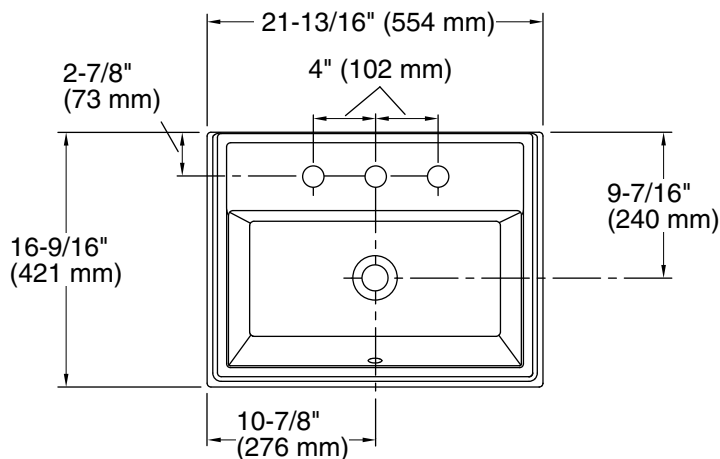

### Features

- 8" (203 mm) widespread faucet holes
- Rectangular basin with raised rim
- Overflow drain
- Coordinates with other products in the Tresham collection
- 8" (203 mm) widespread faucet holes

### Technical Information

All product dimensions are nominal.

Basin configuration:	Single Bowl
Center(s):	8" (203 mm)
Bowl area (Only):	Length: 19-13/16" (503 mm) Width: 10-3/16" (259 mm) Water depth: 6-1/16" (154 mm)
With overflow:	Yes
Number of deck holes:	3
Faucet hole(s):	1-3/8" (35 mm)
Drain hole:	1-3/4" (44 mm)
Template:	1162721-7, required, included