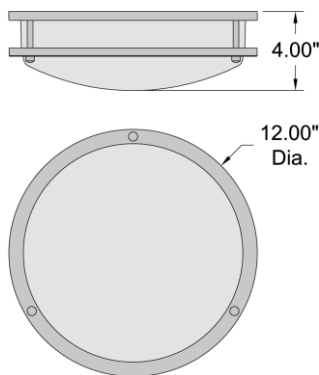

FIXTURE**	BACKPLATE / CANOPY**
Length:	Length
Width:	Width:
Diameter 12"	Diameter:
Height: 4"	Height:
Extension:	
Overall Height:	

TECHNICAL SPECIFICATIONS

SPECIFICATIONS

Frame Material: Metal
Diffuser Material: Acrylic
Lamping Type: SSL (Dedicated LED) Jbox: Standard
Lamping Base: SSL Lamp Wattage: 20 W
Lamp Quantity: 1 Total Wattage: 20 W
Voltage: 120v Lamps Included: Yes

IES FILE

In addition to Access Lighting's purchase and warranty terms and conditions, by signing below or placing an order, you agree that you are authorized to bind the entity placing any order and acknowledge the following: All of sizes and measurements are approximate and all images are for illustrative purposes only. In the event of an inconsistency, the "Product Measurements" section controls. There also may be slight differences in the colors and designs compared to the displayed and printed images.