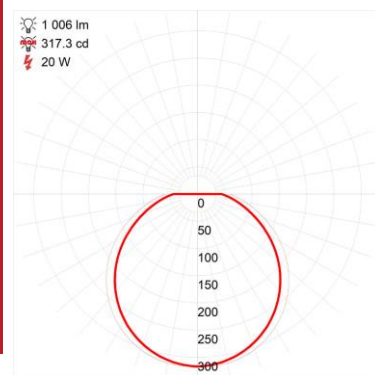

IES FILE

In addition to Access Lighting's purchase and warranty terms and conditions, by signing below or placing an order, you agree that you are authorized to bind the entity placing any order and acknowledge the following: All of sizes and measurements are approximate and all images are for illustrative purposes only. In the event of an inconsistency, the "Product Measurements" section controls. There also may be slight differences in the colors and designs compared to the displayed and printed images.

Signature: _____

Print Name _____ Date: _____

Toll Free 800-828-5483 www.AccessLighting.com

301 Piedmont Grove Park, Suite A, Greenville, SC 29611

** NOTE: All measurements are rounded up to the 1/4 inch. There is no warranty on any replaceable bulbs, even if included with the fixture.
Copyright Access Lighting Corp. All information is subject to change without notice. 12/26/2024 20500LEDD-BRZ_ACR.pdf