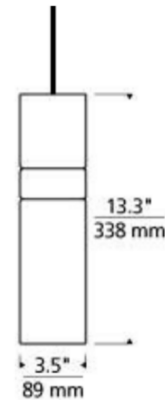

### Specifications

|                       |                      |
|-----------------------|----------------------|
| COLOR                 | Clear / Clear        |
| BODY FINISH           | Black / Satin Nickel |
| WATTAGE               | 6W                   |
| DIMMER                | N/A                  |
| DIMENSIONS            | 3.5"W x 13.3"H       |
| INTEGRATED LED MODULE | 1 x LED/6W/12V LED   |
| COUNTRY OF ORIGIN     | China                |

### Technical Information

|               |            |
|---------------|------------|
| LUMENS/WATT   | 63.00      |
| LUMINOUS FLUX | 378 lumens |

Shown in black / satin nickel / clear / clear

CLICK TO VIEW PRODUCT