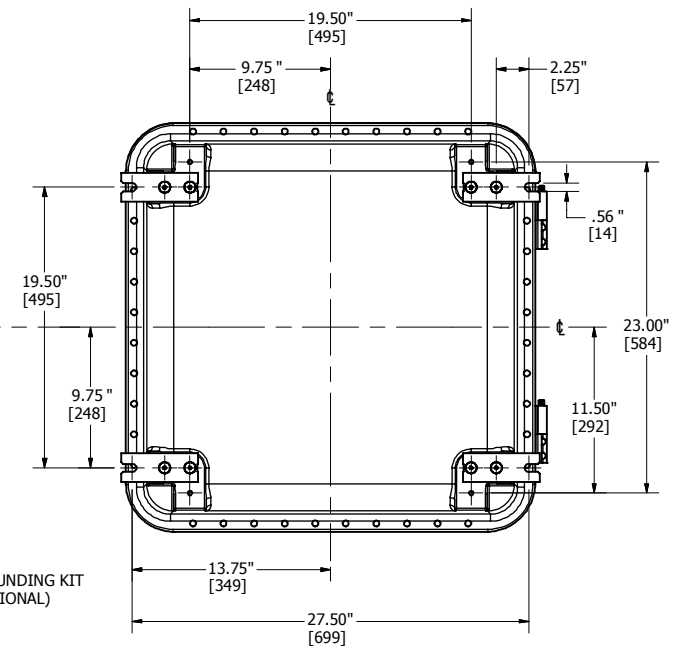

GROUNDING KIT  
(OPTIONAL)

**MOUNTING FEET**

EXB-24248