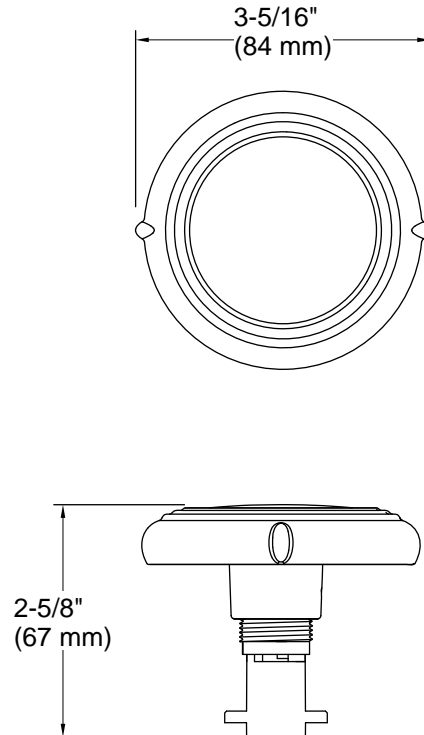

PureFlo™

Traditional rotary-turn bath drain trim
K-T37393

Features

- Handle designed to complement traditional bathroom decor
- Trim can be easily replaced when the design or finish needs updating
- Smooth, rotary turn operation
- Box includes handle, stopper, decorative flange with flange nut, overflow escutcheon, and alignment tool
- Not required for pressure testing the rough drain

Material

- Durable metal construction
- KOHLER® finishes resist corrosion and tarnishing

Required Products/Accessories

K-37383 Rough-in cable bath drain, PVC, 30" cable with tubing
K-78438 30" cable bath drain

12-11-2024 21:59 - US/CA

THE BOLD LOOK
OF **KOHLER**®

Technical Information

All product dimensions are nominal.

Material: Metal

Notes

Install this product according to the installation guide.