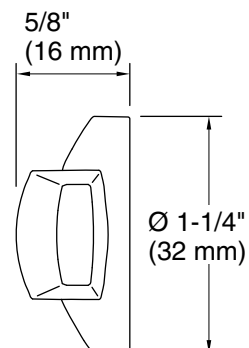

Santa Rosa™
Right-hand trip lever
K-30919-R

Features

- Right-hand Polished Chrome trip lever
- For use with K-30810-RA Santa Rosa™ toilet

Material

- Premium metal construction for durability and reliability
- KOHLER finishes resist corrosion and tarnishing

Technical Information

All product dimensions are nominal.

Material: Zinc, Stainless Steel