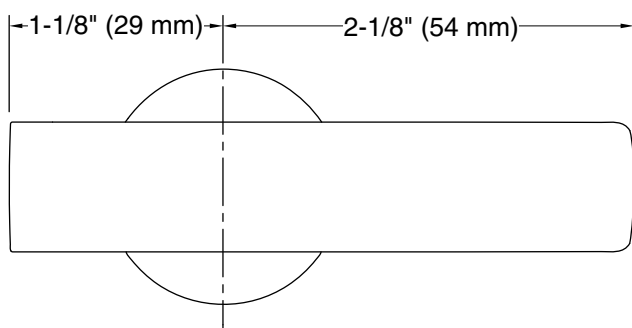

Santa Rosa™
Right-hand trip lever
K-30919-R

Features

- Right-hand Polished Chrome trip lever
- For use with K-30810-RA Santa Rosa™ toilet

Material

- Premium metal construction for durability and reliability
- KOHLER finishes resist corrosion and tarnishing

Technical Information

All product dimensions are nominal.

Material: Zinc, Stainless Steel