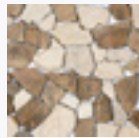

Beige & Tan Marble