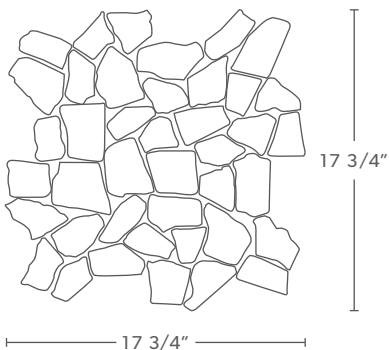

Large Random - Mosaic Tile - Grey Marble

Large Random - Mosaic Tile

Pattern: Large Random (i5)

Finish: Tumbled

Thickness: 1/2"

This product comes in mesh mounted sheets.
All dimensions are nominal. One Sheet = 2.18 sq. ft.

Sterling Grey

Black Basalt

Pattern: Random (i3)

Finish: Tumbled

Thickness: 1/2"

This product comes in mesh mounted sheets.
All dimensions are nominal. One Sheet = .97 sq. ft.

Color	Code
Beige & Tan Marble	i3mw2
Beige Marble	i3mb2
Beige Marble & Quartz•	i3mq2•
Black Basalt	i3mz2
Forest Marble	i3fx2
French Mix	i3xf2
Grey Marble	i3ma2
Honey Forest•	i3xh2•
Honey Quartz	i3qh2

This product comes in mesh mounted sheets.
 All dimensions are nominal. One Sheet = .97 sq. ft.

Color	Code
Beige & Tan Marble	rp3mw
Beige Marble	rp3mb
Grey Marble	rp3ma
Motley Grey	rp3xo
Multi Grey & Quartz	rp3xj
Sterling Grey	rp3ml
Sterling Grey & Quartz	rp3xi
Sterling Megamix	rp3xl
Swirl Grey	rp3mm
Swirl Grey & Beige Marble	rp3xk
Tan Marble	rp3mx