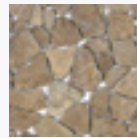

Color	Code
Beige & Tan Marble	i5mw2
Beige Marble	i5mb2
Black Basalt	i5mz2
Grey Marble	i5ma2
Sterling Megamix	i5x12
Tan Marble	i5mx2
White Marble	i5rw2

Suggested Usage

Random - Mosaic Tile - Grey Marble

Random - Mosaic Tile

White Marble

Beige Marble

Beige Marble & Quartz•

Beige & Tan Marble

Mixed Quartz

Honey Quartz

Tan Marble

Tan & Grey Marble

Forest Marble

Swirl Grey & Beige Marble

Sterling Megamix

French Mix

Honey Forest•

Swirl Grey

Motley Grey

Grey Marble

Sterling Grey

Black Basalt

Pattern: Random (i3)

Finish: Tumbled

Thickness: 1/2"

This product comes in mesh mounted sheets.
All dimensions are nominal. One Sheet = .97 sq. ft.

Color	Code
Beige & Tan Marble	i3mw2
Beige Marble	i3mb2
Beige Marble & Quartz•	i3mq2•
Black Basalt	i3mz2
Forest Marble	i3fx2
French Mix	i3xf2
Grey Marble	i3ma2
Honey Forest•	i3xh2•
Honey Quartz	i3qh2