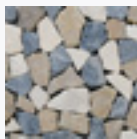

Color	Code
Beige & Tan Marble	i5mw2
Beige Marble	i5mb2
Black Basalt	i5mz2
Grey Marble	i5ma2
Sterling Megamix	i5x12
Tan Marble	i5mx2
White Marble	i5rw2

Suggested Usage

Random - Mosaic Tile - Grey Marble

Random - Mosaic Tile

White Marble

Beige Marble

Beige Marble & Quartz•

Beige & Tan Marble

Mixed Quartz

Honey Quartz

Tan Marble

Tan & Grey Marble

Forest Marble

Swirl Grey & Beige Marble

Sterling Megamix

French Mix

Honey Forest•

Swirl Grey

Motley Grey

Grey Marble

Sterling Grey

Black Basalt

Pattern: Random (i3)

Finish: Tumbled

Thickness: 1/2"

This product comes in mesh mounted sheets.
All dimensions are nominal. One Sheet = .97 sq. ft.

Color	Code
Beige & Tan Marble	i3mw2
Beige Marble	i3mb2
Beige Marble & Quartz•	i3mq2•
Black Basalt	i3mz2
Forest Marble	i3fx2
French Mix	i3xf2
Grey Marble	i3ma2
Honey Forest•	i3xh2•
Honey Quartz	i3qh2