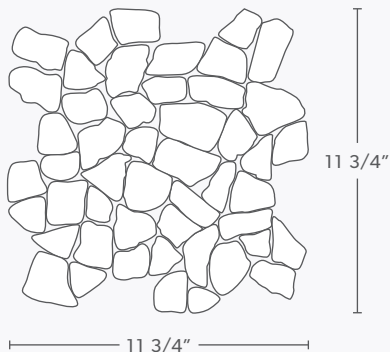

Sterling Grey

Black Basalt

Pattern: Random (i3)

Finish: Tumbled

Thickness: 1/2"

This product comes in mesh mounted sheets.
All dimensions are nominal. One Sheet = .97 sq. ft.

Color	Code
Beige & Tan Marble	i3mw2
Beige Marble	i3mb2
Beige Marble & Quartz•	i3mq2•
Black Basalt	i3mz2
Forest Marble	i3fx2
French Mix	i3xf2
Grey Marble	i3ma2
Honey Forest•	i3xh2•
Honey Quartz	i3qh2