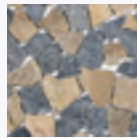

White Marble

Beige Marble

Beige Marble & Quartz•

Beige & Tan Marble

Mixed Quartz

Honey Quartz

Tan Marble

Tan & Grey Marble

Forest Marble

Swirl Grey & Beige Marble

Sterling Megamix

French Mix

Honey Forest•

Swirl Grey

Motley Grey

Grey Marble

Sterling Grey

Black Basalt

Pattern: Random (i3)

Finish: Tumbled

Thickness: 1/2"

This product comes in mesh mounted sheets.
All dimensions are nominal. One Sheet = .97 sq. ft.

Color	Code
Beige & Tan Marble	i3mw2
Beige Marble	i3mb2
Beige Marble & Quartz•	i3mq2•
Black Basalt	i3mz2
Forest Marble	i3fx2
French Mix	i3xf2
Grey Marble	i3ma2
Honey Forest•	i3xh2•
Honey Quartz	i3qh2