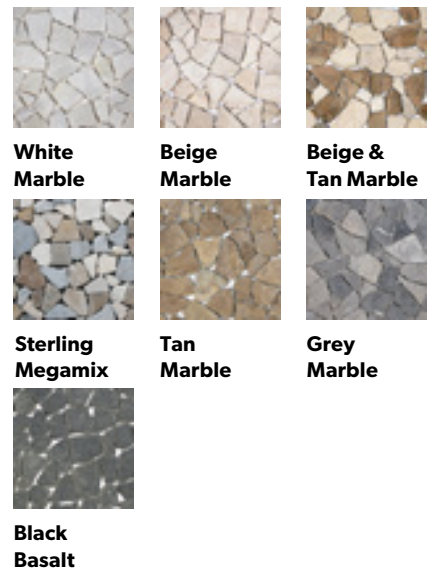

Large Random - Mosaic Tile - Grey Marble

Large Random - Mosaic Tile

Pattern: Large Random (i5)

Finish: Tumbled

Thickness: 1/2"

This product comes in mesh mounted sheets.
All dimensions are nominal. One Sheet = 2.18 sq. ft.

Color	Code
Beige & Tan Marble	i5mw2
Beige Marble	i5mb2
Black Basalt	i5mz2
Grey Marble	i5ma2
Sterling Megamix	i5x12
Tan Marble	i5mx2
White Marble	i5rw2

Suggested Usage

Random - Mosaic Tile - Grey Marble

Random - Mosaic Tile

Cobbles - Pebble Tile

Swirl Grey Swirl Grey and Beige Sterling Grey & Quartz Motley Grey Multi Grey & Quartz Beige Marble Beige & Tan Marble Sterling Megamix Tan Marble Sterling Grey Grey Marble

Pattern: Cobbles (rp3)
 Finish: Tumbled
 Thickness: 1/2"

This product comes in mesh mounted sheets.
 All dimensions are nominal. One Sheet = .97 sq. ft.

Color	Code
Beige & Tan Marble	rp3mw
Beige Marble	rp3mb
Grey Marble	rp3ma
Motley Grey	rp3xo
Multi Grey & Quartz	rp3xj
Sterling Grey	rp3ml
Sterling Grey & Quartz	rp3xi
Sterling Megamix	rp3xl
Swirl Grey	rp3mm
Swirl Grey & Beige Marble	rp3xk
Tan Marble	rp3mx