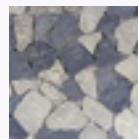

White Marble

Beige Marble

Beige Marble & Quartz•

Beige & Tan Marble

Mixed Quartz

Honey Quartz

Tan Marble

Tan & Grey Marble

Forest Marble

Swirl Grey & Beige Marble

Sterling Megamix

French Mix

Honey Forest•

Swirl Grey

Motley Grey

Grey Marble

Sterling Grey

Black Basalt

Pattern: Random (i3)

Finish: Tumbled

Thickness: 1/2"

This product comes in mesh mounted sheets.
All dimensions are nominal. One Sheet = .97 sq. ft.

Color	Code
Beige & Tan Marble	i3mw2
Beige Marble	i3mb2
Beige Marble & Quartz•	i3mq2•
Black Basalt	i3mz2
Forest Marble	i3fx2
French Mix	i3xf2
Grey Marble	i3ma2
Honey Forest•	i3xh2•
Honey Quartz	i3qh2