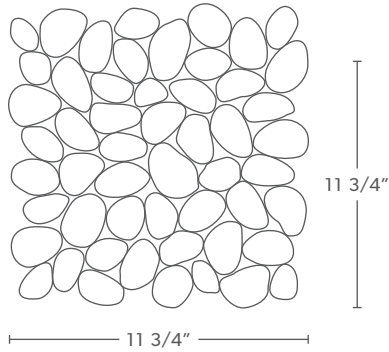

Sterling Grey

Black Basalt

Pattern: Random (i3)

Finish: Tumbled

Thickness: 1/2"

This product comes in mesh mounted sheets.
All dimensions are nominal. One Sheet = .97 sq. ft.

Color	Code
Beige & Tan Marble	i3mw2
Beige Marble	i3mb2
Beige Marble & Quartz•	i3mq2•
Black Basalt	i3mz2
Forest Marble	i3fx2
French Mix	i3xf2
Grey Marble	i3ma2
Honey Forest•	i3xh2•
Honey Quartz	i3qh2

This product comes in mesh mounted sheets.
 All dimensions are nominal. One Sheet = .97 sq. ft.

Color	Code
Beige & Tan Marble	rp3mw
Beige Marble	rp3mb
Grey Marble	rp3ma
Motley Grey	rp3xo
Multi Grey & Quartz	rp3xj
Sterling Grey	rp3ml
Sterling Grey & Quartz	rp3xi
Sterling Megamix	rp3xl
Swirl Grey	rp3mm
Swirl Grey & Beige Marble	rp3xk
Tan Marble	rp3mx