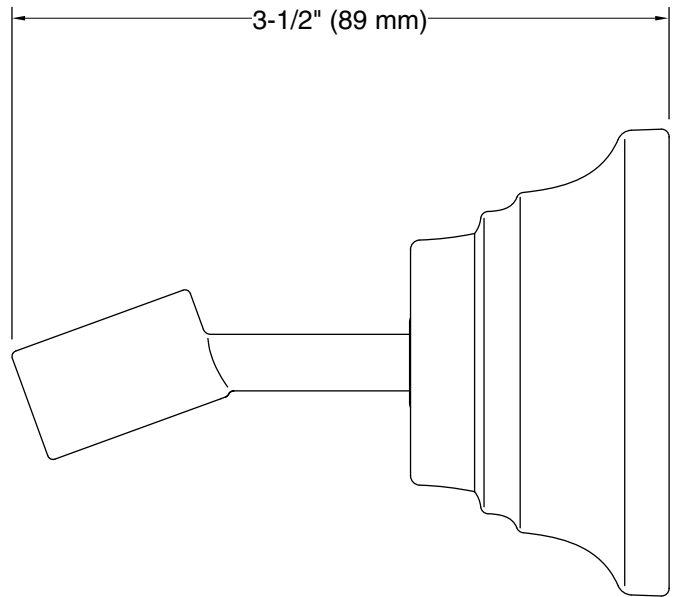

Technical Information

All product dimensions are nominal.

Material: Brass

Notes

Install this product according to the installation instructions.