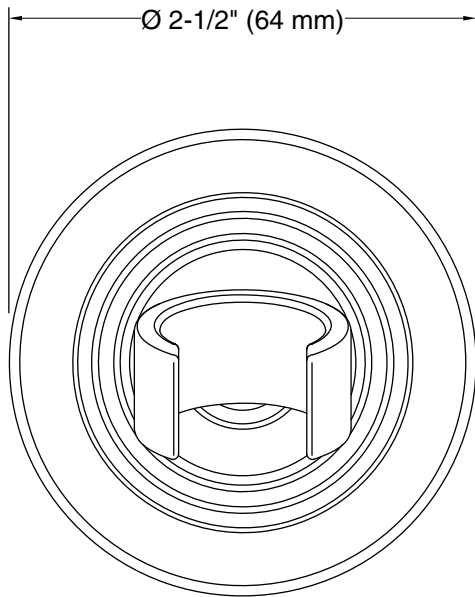

Technical Information

All product dimensions are nominal.

Material: Brass

Notes

Install this product according to the installation instructions.