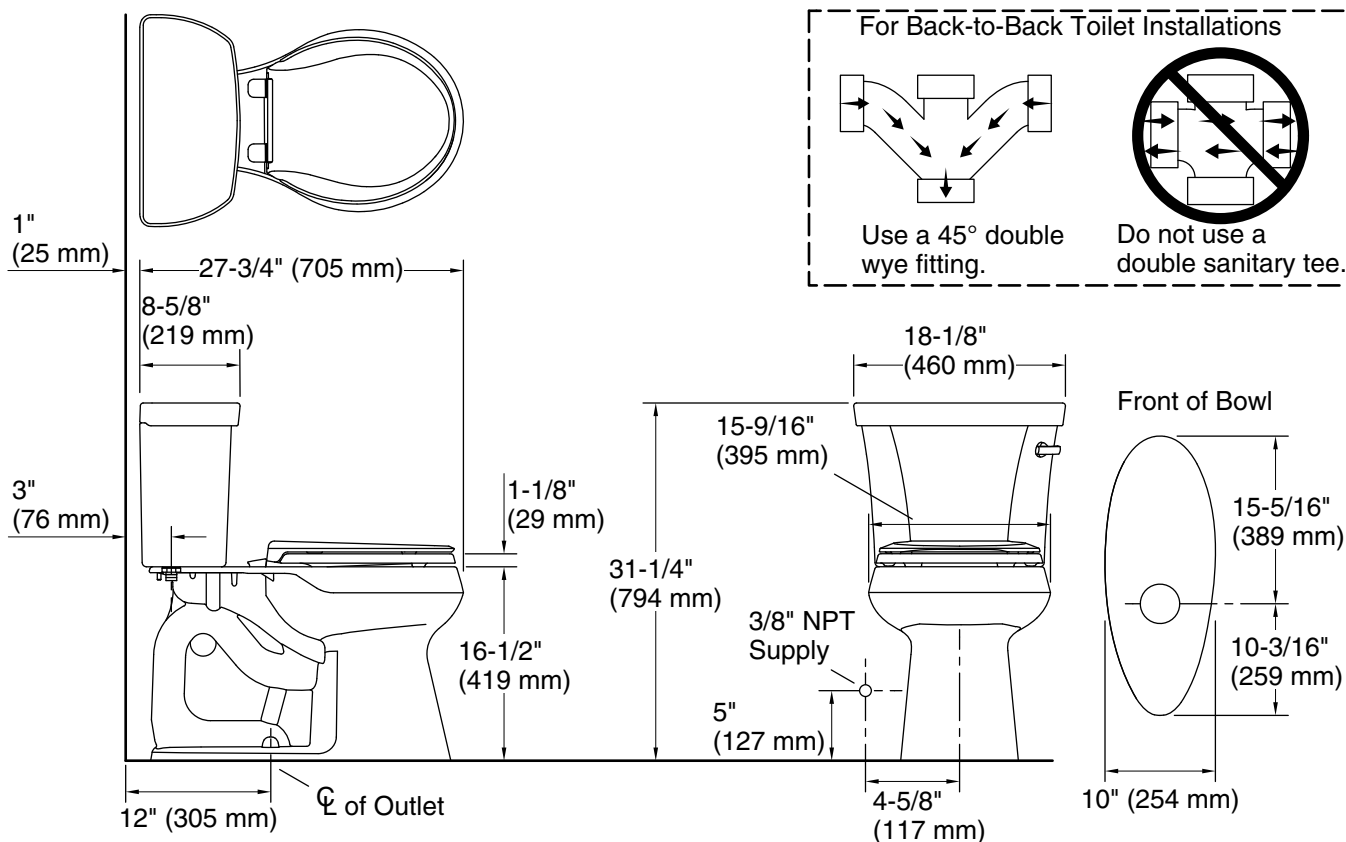

KOHLER®

Highline® Two-piece round-front toilet, 1.28 gpf K-5481-UR

Features

- Two-piece design
- Round-front bowl offers an ideal solution for smaller bathrooms and powder rooms
- Comfort Height® feature offers chair-height seating that makes sitting down and standing up easier for most adults
- Right-hand Polished Chrome trip lever
- Insuliner® tank liner minimizes condensation on the tank
- Combination consists of the K-4467-UR tank and the K-5393 bowl
- Eligible for consumer rebates in some municipalities
- 1.28 gpf (4.8 lpf)
- 2-1/8" (54 mm) fully glazed trapway
- Class Five® canister optimizes the flow out of the tank, harnessing gravity and the natural, powerful reducing cascade of water to increase the power and effectiveness of the flush

Installation

- Standard 12" (305 mm) rough-in
- Three-bolt quick-connect installation
- Seat and supply line sold separately

Recommended Products/Accessories

K-5420 Low-Profile Bolt Caps
K-9379 Trip Lever
K-23726 Drain treatment
K-4639-RL Cachet® ReadyLatch® Quiet-Close™ round-front toilet seat

For the most current Specification Sheet, go to www.kohler.com USA or www.kohler.ca Canada

8-28-2025 22:20 - US/CA

THE BOLD LOOK
OF **KOHLER**®

Technical Information

All product dimensions are nominal.

Toilet type:	Floor-mount
Waste Outlet:	Floor
Bowl shape:	Round-front
Flush type:	Class Five
Trap passageway:	2-1/8" (54 mm)
Water surface size:	10-1/2" x 8-1/4" (267 mm x 210 mm)
Rim to water surface:	5-3/8" (137 mm)
Rough-in:	12" (305 mm)
Seat-mounting holes:	5-1/2" (140 mm)

Notes

Install this product according to the installation instructions.

For back-to-back toilet installations: Use only a 45° double wye fitting.

ADA, OBC, CSA B651 compliant when installed to the specific requirements of these regulations.