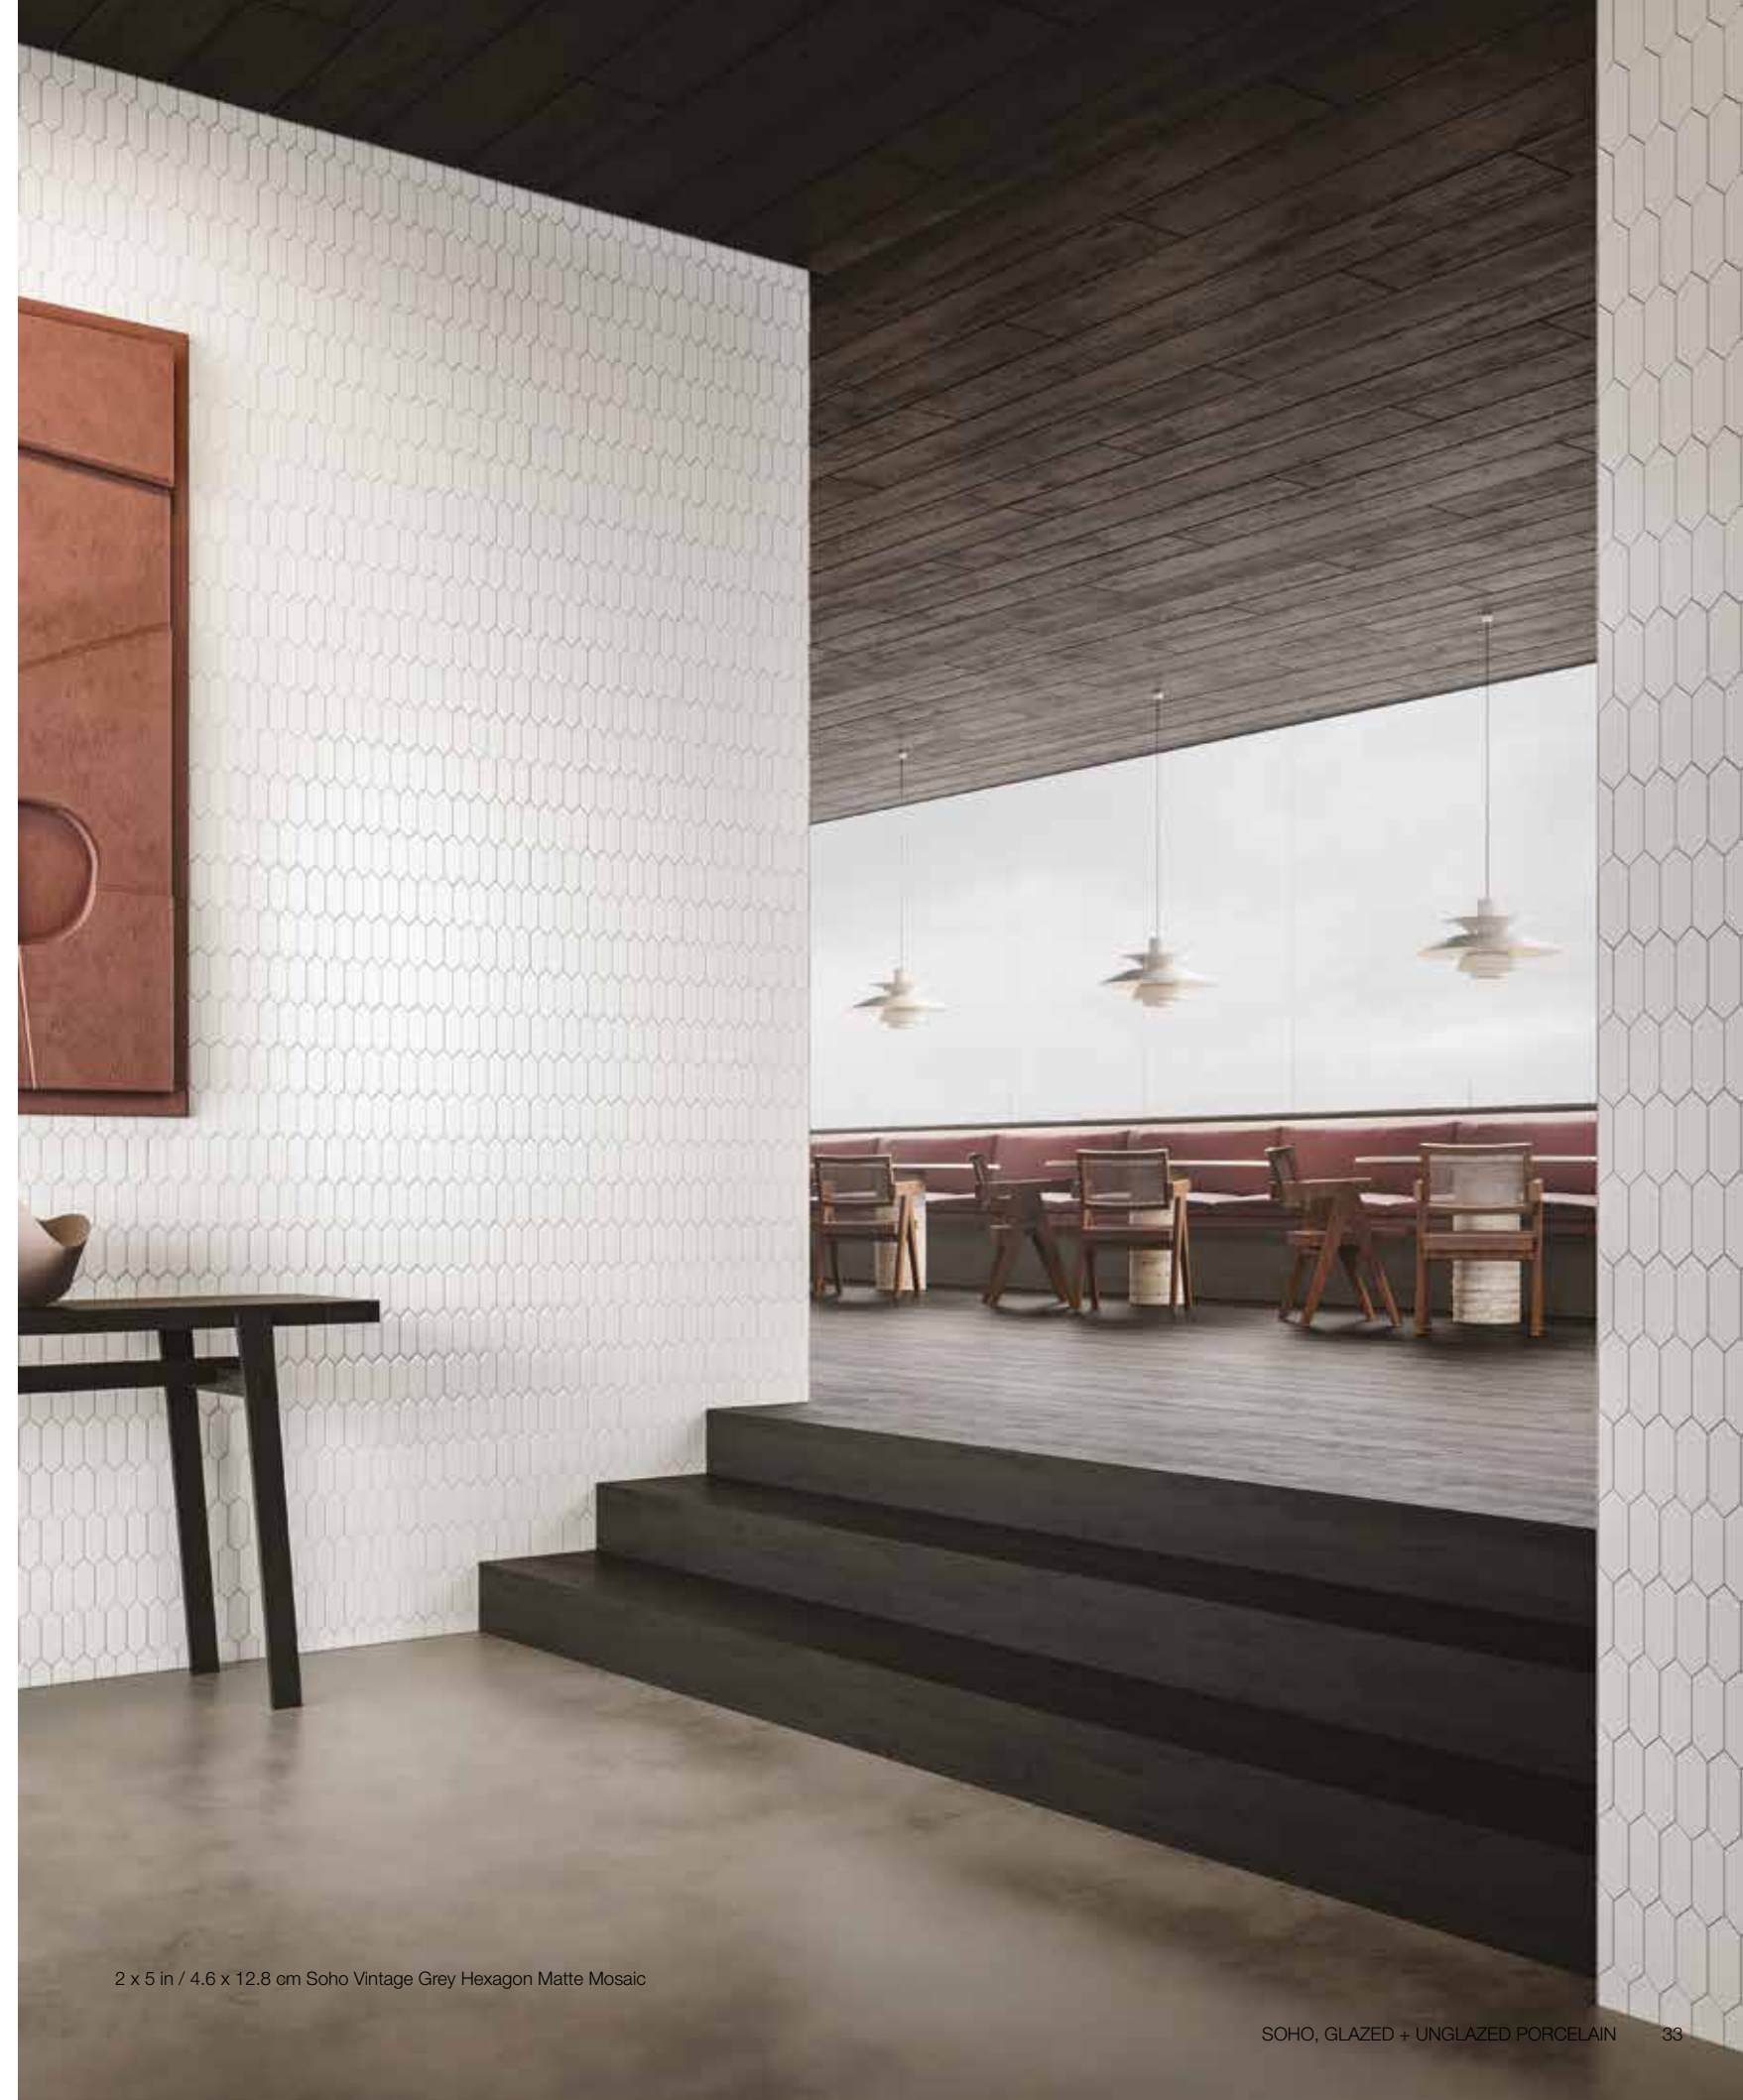

Timeless design, distinctive aesthetic, and decorative versatility.
Now in a new range of contemporary colors.

2 x 5 in / 4.6 x 12.8 cm Soho Vintage Grey Hexagon Matte Mosaic