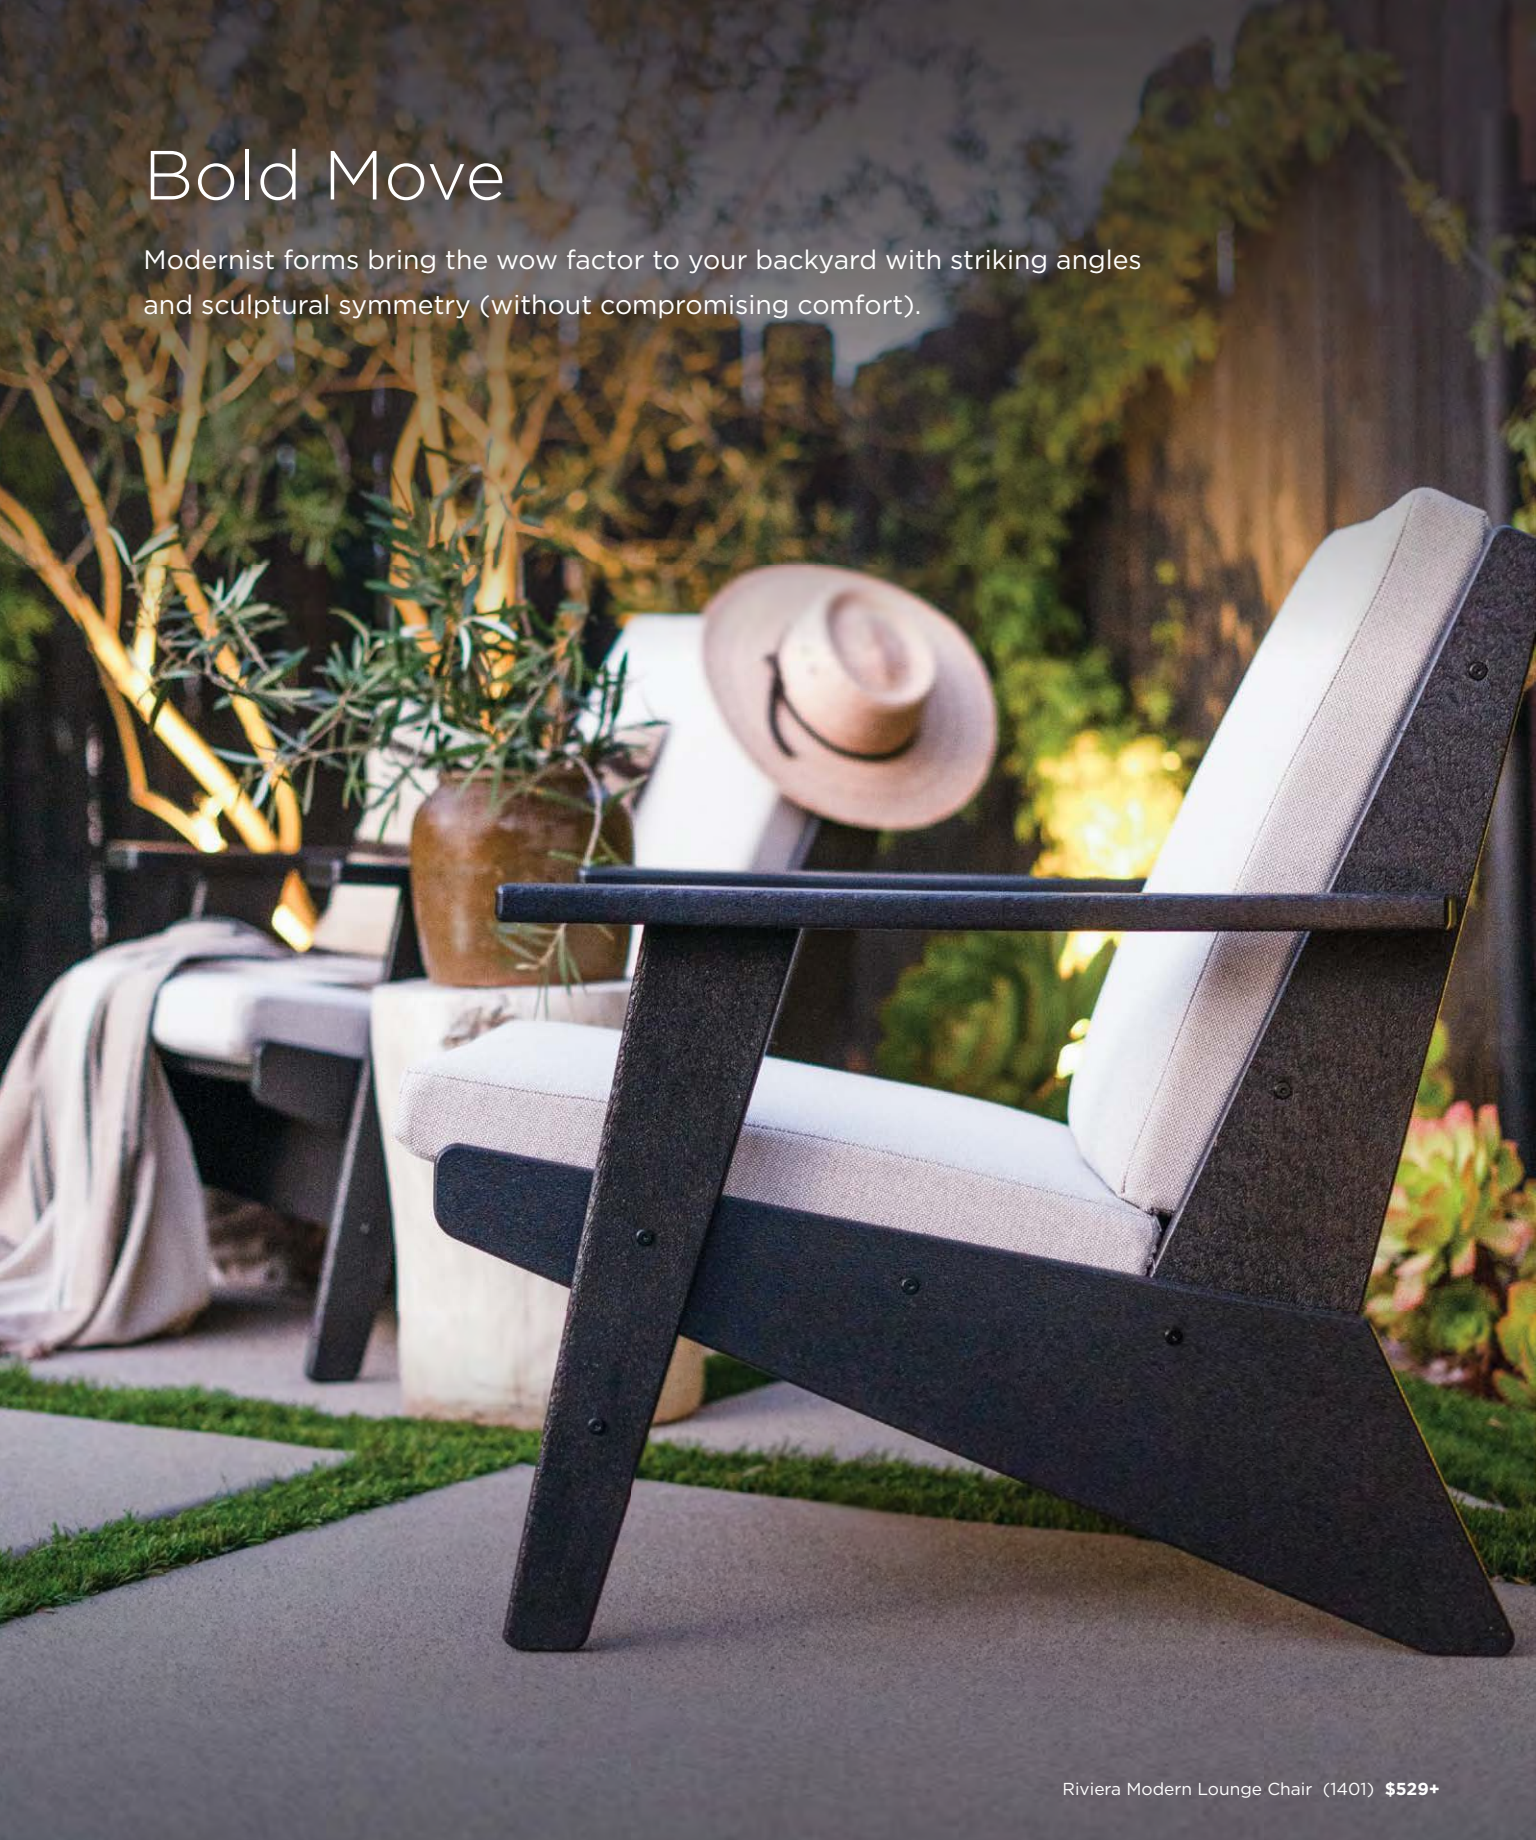

The Endless Possibilities of EDGE

This collection is sleek, chic, and available in more options than ever before.

EDGE 4-Piece Modular Deep Seating Set
 PWS521-2 | **\$2,449+**

EDGE 7-Piece Dining Set
 PWS552-1 | **\$2,495+**

EDGE Club Chair
 4601 | **\$649+**

Bold Move

Modernist forms bring the wow factor to your backyard with striking angles and sculptural symmetry (without compromising comfort).

Riviera Modern Lounge Chair (1401) \$529+