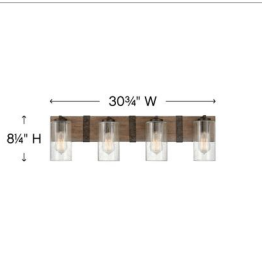

SAWYER

5944SQ

LARGE FOUR LIGHT VANITY

The fresh, rustic design of the Sawyer collection will enhance any living experience with a warm, cozy ambiance. The Sequoia finish with Iron Rust accents paired with clear seedy glass offers a farmhouse chic style.

DETAILS	
FINISH:	Sequoia
MATERIAL:	Steel
GLASS:	Clear Seedy
DIMMABLE:	YES - WITH DIMMABLE LAMP (NOT INCLUDED)

DIMENSIONS	
WIDTH:	30.8"
HEIGHT:	8.3"
WEIGHT:	11.5lb
BACK PLATE:	30.75"W X 4.75"H
EXTENSION:	5.5"
TOP TO OUTLET:	2.5"

LIGHT SOURCE	
LIGHT SOURCE:	Socketed
WATTAGE:	4-10w Med. LED, 100w Equiv.
VOLTAGE:	120v

SHIPPING	
CARTON LENGTH:	34.8
CARTON WIDTH:	7.8
CARTON HEIGHT:	12.8
CARTON WEIGHT:	13.3

PRODUCT DETAILS:

- Invisimount hardware is hidden on the backplate for a clean silhouette
- This fixture can be mounted either up or down to best fit your space
- Damp Rated
- Artisanal details, a rich finish and organic elements add warm rustic style
- This design features a rich, rustic wood finish for a warm artisanal appearance

HINKLEY

HINKLEY
33000 Pin Oak Parkway
Avon Lake, OH 44012

PHONE: (440) 653-5500
Toll Free: 1 (800) 446-5539

hinkley.com