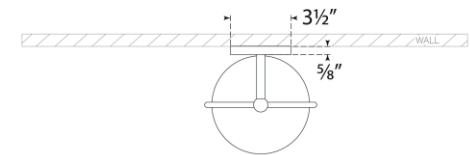

Finishes: BZ/HAB, HAB, PN

Glass Options: WG

Lightsource: Dedicated LED

Wattage: 6w (700lm)

Weight: 3 Pounds

Note: Requires Smaller Outlet Box

Top View

Side View