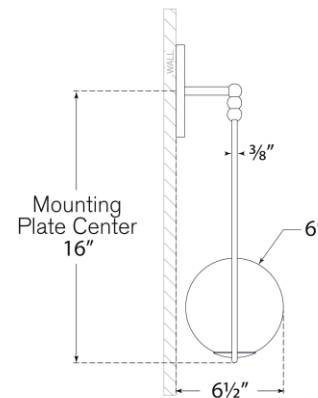

TEAR SHEET

Jodo 19" Single Sconce

Item # WS 2020PN-WG

Designer: Windsor Smith

Height: 18.75"

Width: 6.75"

Extension: 6.5"

Backplate: 3.5" x 5.5" Rectangle

Finishes: BZ/HAB, HAB, PN

Glass Options: WG

Lightsource: Dedicated LED

Wattage: 6w (700lm)

Weight: 3 Pounds

Note: Requires Smaller Outlet Box

Top View

Side View

Front View