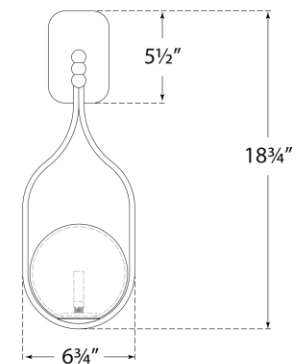

TEAR SHEET

Jodo 19" Single Sconce

Item # WS 2020PN-WG

Designer: Windsor Smith

Height: 18.75"

Width: 6.75"

Extension: 6.5"

Backplate: 3.5" x 5.5" Rectangle

Finishes: BZ/HAB, HAB, PN

Glass Options: WG

Lightsource: Dedicated LED

Wattage: 6w (700lm)

Weight: 3 Pounds

Note: Requires Smaller Outlet Box

Top View

Side View

Front View