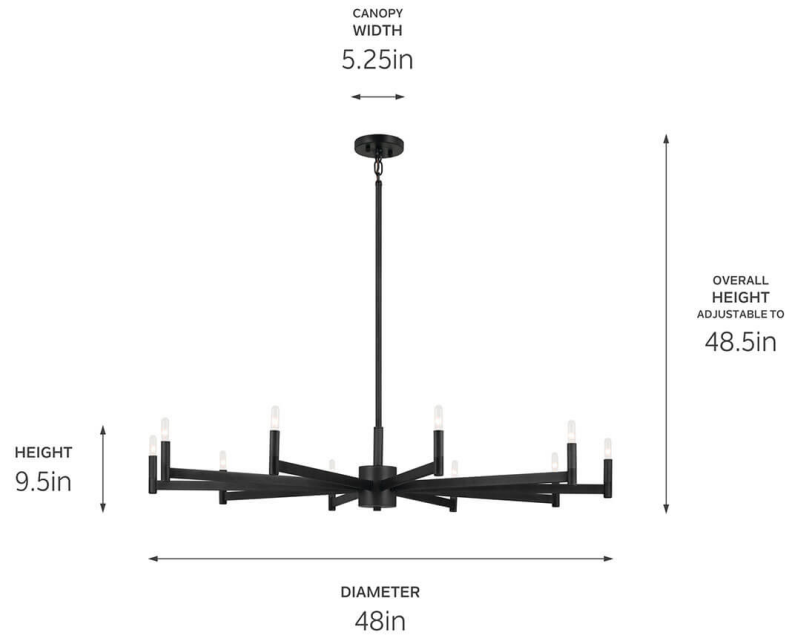

SPECIFICATIONS

Certifications/Qualifications

Prop65	No
Location Rating	Dry kichler.com/warranty

Dimensions

Height	9.5"
Overall Height	48.5"
Weight	15 LBS
Canopy Height	1"
Canopy Width	5.25"
Canopy Depth	5.25"

Electrical

Input Voltage	120 V

Light Source

Light Source	Bulb
Lamp Included	Not Included
# Of Bulbs/LED Modules	10
Max Or Nominal Watt	60 W
Lamp Type	B10
Socket Type	E12 (Candelabra)
Dimmable	Yes
Dimmable Notes	Dimmable when used with dimmer switch (sold separately); when using LED bulbs, see bulb manufacturer dimming specifications.

Mounting/Installation

Interior/Exterior	Interior Product
Mounting Weight	15 LBS
Lead Wire Length	150
Wire Connectors	Wire Nuts

FIXTURE ATTRIBUTES

Housing/Glass

Primary Material	Steel
Shade Included	No

Product/Ordering Information

Sku	52613BK
Finish	Black
UPC	783927038317

Finishes

- Black
- Natural Brass
- Satin Nickel