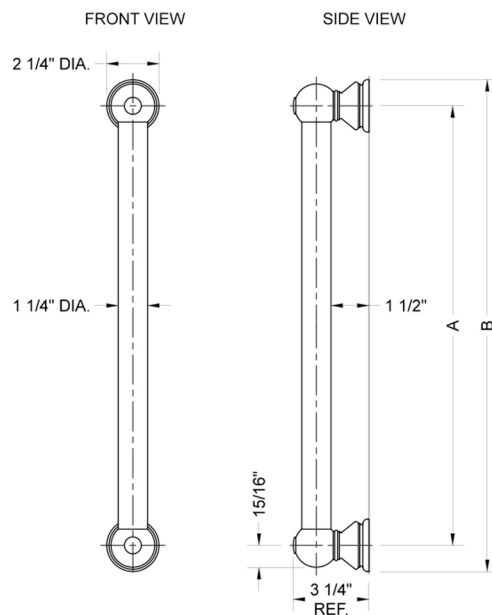

## 36" G30 Straight Grab Bar

Model #: G30-36-

### FEATURES:

- Grab bars are ADA compliant when installed properly
- All brass construction, fully polished & plated
- Style options to complement all collections
- Optional handshower sliders and toilet paper/washcloth holders can be added only upon initial order
- \*NOTE: GRAB BARS OVER 32" REQUIRE A MIDDLE POST
- All grab bars can be custom sized. Contact JACLO for pricing & availability
- Grab bars 24" or longer are NOT AVAILABLE in PG or SG. For large quantity orders, please contact [hospitality@jaclo.com](mailto:hospitality@jaclo.com)

### SPECIFICATION DRAWING:

BRASS LUXURY GRAB BAR			
PART. #	DESCRIPTION	A	B
G30-12-XX	12" CENTER TO CENTER	12"	14 1/4"
G30-16-XX	16" CENTER TO CENTER	16"	18 1/4"
G30-18-XX	18" CENTER TO CENTER	18"	20 1/4"
G30-24-XX	24" CENTER TO CENTER	24"	28 1/4"
G30-32-XX	32" CENTER TO CENTER	32"	44 1/4"
*NOTE: GRAB BARS OVER 32" REQUIRE A MIDDLE POST			
G30-36-XX	36" CENTER TO CENTER	36"	38 1/4"
G30-42-XX	42" CENTER TO CENTER	42"	44 1/4"
G30-48-XX	48" CENTER TO CENTER	48"	50 1/4"
G30-60-XX	60" CENTER TO CENTER	60"	62 1/4"