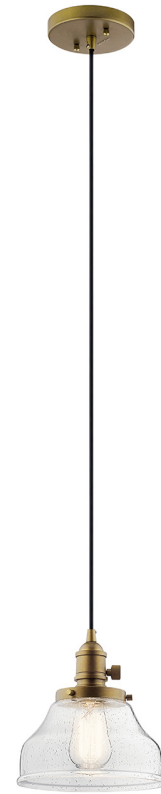

**SPECIFICATIONS**

**Certifications/Qualifications**

Prop65	Yes
DarkSky Approved	No
Location Rating	Dry
	<a href="http://kichler.com/warranty">kichler.com/warranty</a>

**Dimensions**

Height	8.5"
Overall Height	116"
Weight	2.81 LBS
Canopy Height	1"
Canopy Width	5"
Canopy Depth	5"

**Electrical**

Input Voltage	120 V
---------------	-------

**Light Source**

Light Source	Bulb
Lamp Included	Not Included
# Of Bulbs/LED Modules	1
Max Or Nominal Watt	40 W
Lamp Type	A, ST19
Socket Type	E26 (Medium)
Dimmable	No

**Mounting/Installation**

Interior/Exterior	Interior Product
Mounting Style	CORD
Mounting Weight	1.29 LBS
Modular	No
Lead Wire Length	112

**FIXTURE ATTRIBUTES**

**Housing/Glass**

Primary Material	Glass, Steel
Shade Included	No
Shade Dimensions	8DIA x 5.06

**Product/Ordering Information**

SKU	43850NBR
Finish	Natural Brass
UPC	783927574341

**Finishes**

- Black
- Brushed Nickel
- Chrome
- Natural Brass
- Olde Bronze

**ALSO IN THIS FAMILY**

42296BK

42296NBR

42296NI