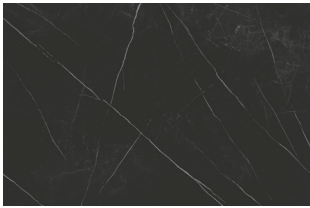

The flexibility of Expanse® gives an elegant look to surfaces for commercial and residential interior and exterior installations. This beautiful and unique large format tile offers a seamless look to floors and walls.

EXPANSE®
Glazed & Thin Tile Porcelain

*Pietra Nero

*Laurant Noir

*Cement Slate

*Trav Cream

*Marmo Metallo

*Olimpo Dust

*Palissandro Frost

*63x126 & 64x127 Honed Available in Cement Slate, Laurant Noir, Olimpo Dust, Paliss Frost, Pietra Nero & Trav
 63x126 & 64x127 Polished Available in Laurant Noir & Pietro Nero

SOLO

White

Beige

Lime

Sky

Pumpkin