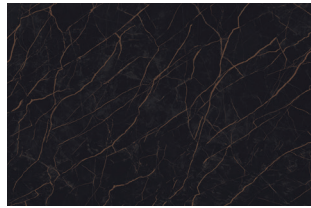

The flexibility of Expanse® gives an elegant look to surfaces for commercial and residential interior and exterior installations. This beautiful and unique large format tile offers a seamless look to floors and walls.

EXPANSE®
Glazed & Thin Tile Porcelain

*Pietra Nero

*Laurant Noir

*Cement Slate

*Trav Cream

*Marmo Metallo

*Olimpo Dust

*Palissandro Frost

*63x126 & 64x127 Honed Available in Cement Slate, Laurant Noir, Olimpo Dust, Paliss Frost, Pietra Nero & Trav
 63x126 & 64x127 Polished Available in Laurant Noir & Pietro Nero

SOLO

White

Beige

Lime

Sky

Pumpkin