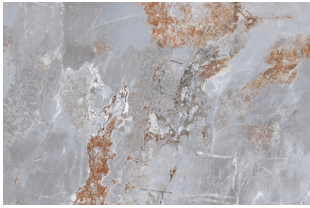

*Marmo Metallo