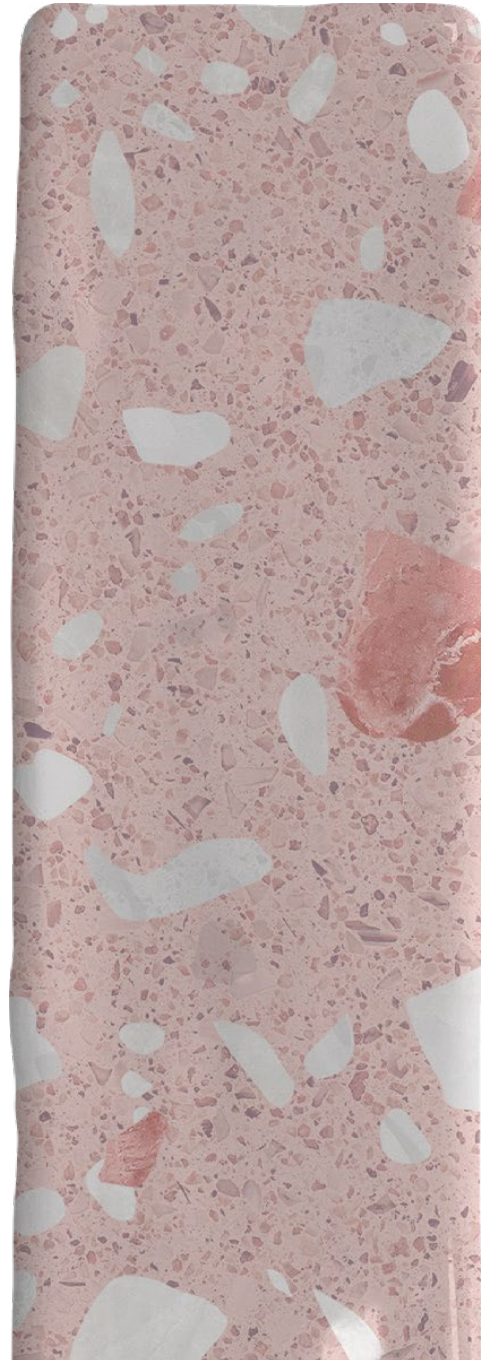

Glazed Ceramic | 7 Colors | 11 Patterns | 7 Sizes

BOLD & BEAUTIFUL

WHIRL

PATTERN PLAY

Classic patterns are being combined in novel ways to capture attention with either a striking or more subtle visual. Plan to see various tones of tile used together in interesting ways to create stripes, gradients, or checkered patterns.

CORRAZZO™

Glazed Ceramic | 10 Colors | 2 Sizes

CORRAZZO™

Glazed Ceramic | 10 Colors | 2 Sizes

ROSA

CARLATA 5X5

CARLATA 2X10

CORRAZZO™