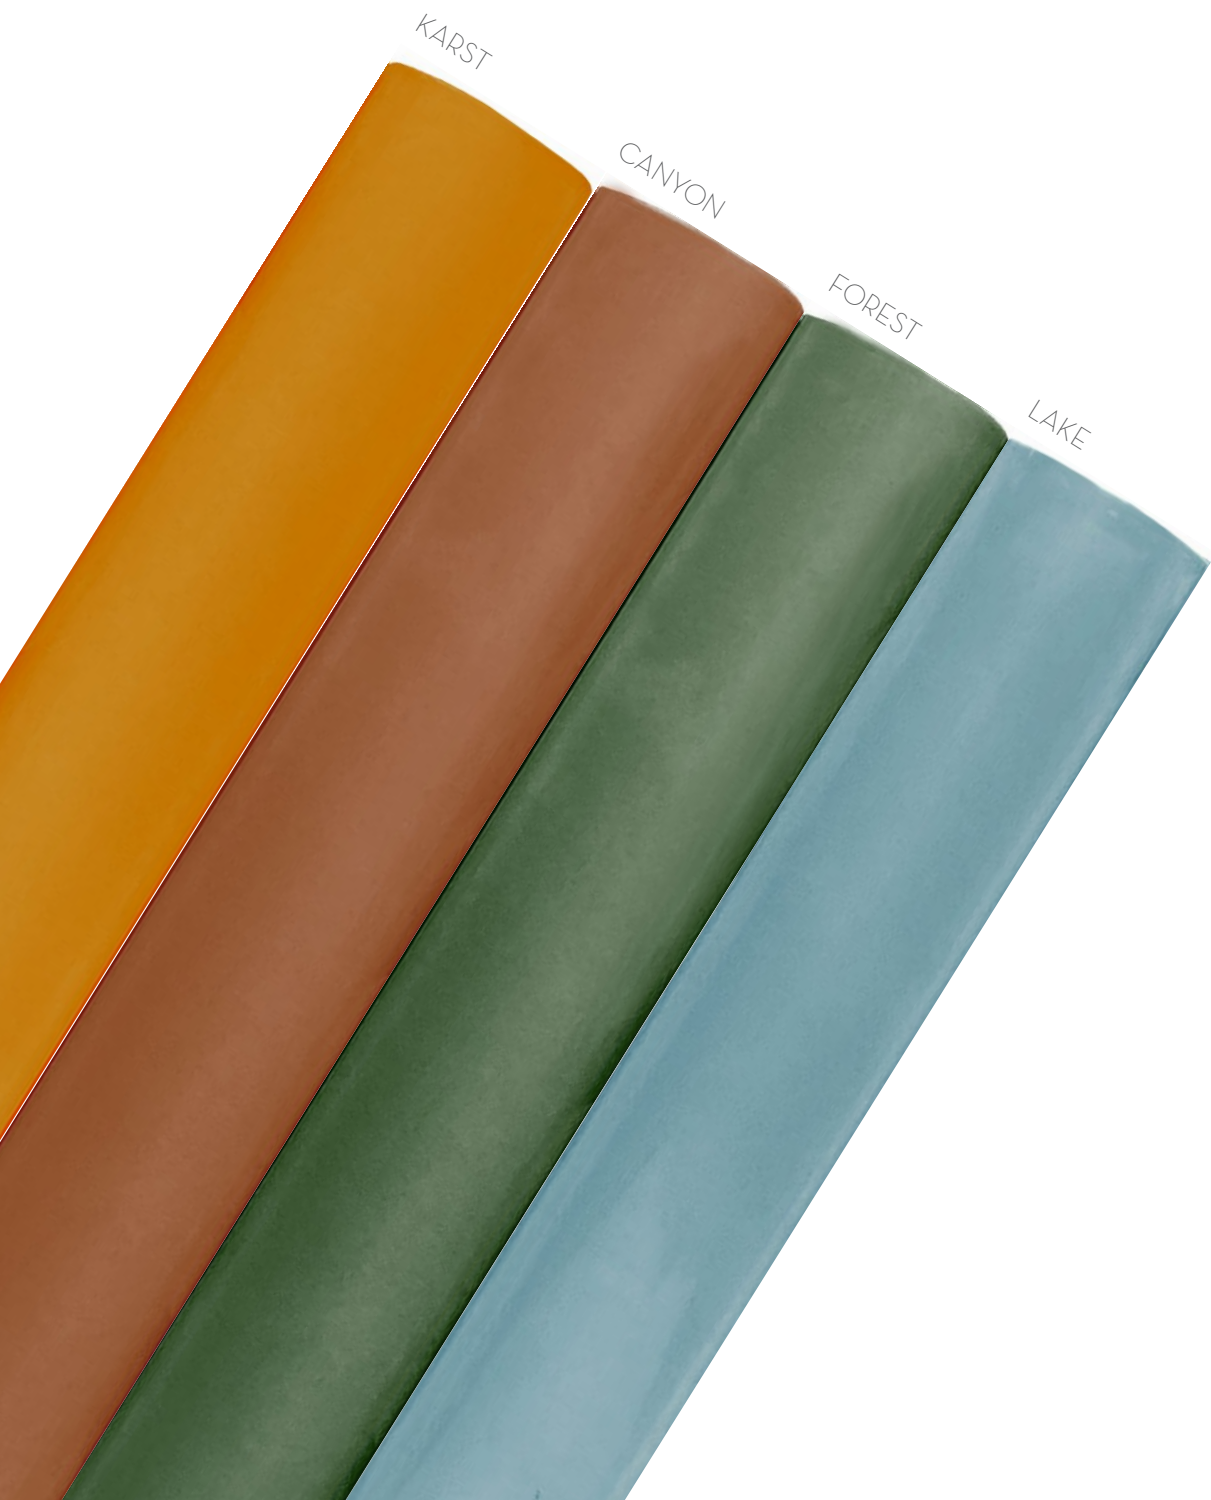

TEXTURE TAKEOVER

MOULAGE™

Extruded Glazed Porcelain | 6 Colors | 1 Size

BRONZE

AQUA

MUSTARD

TEXTURE TAKEOVER

RIBBELLA™