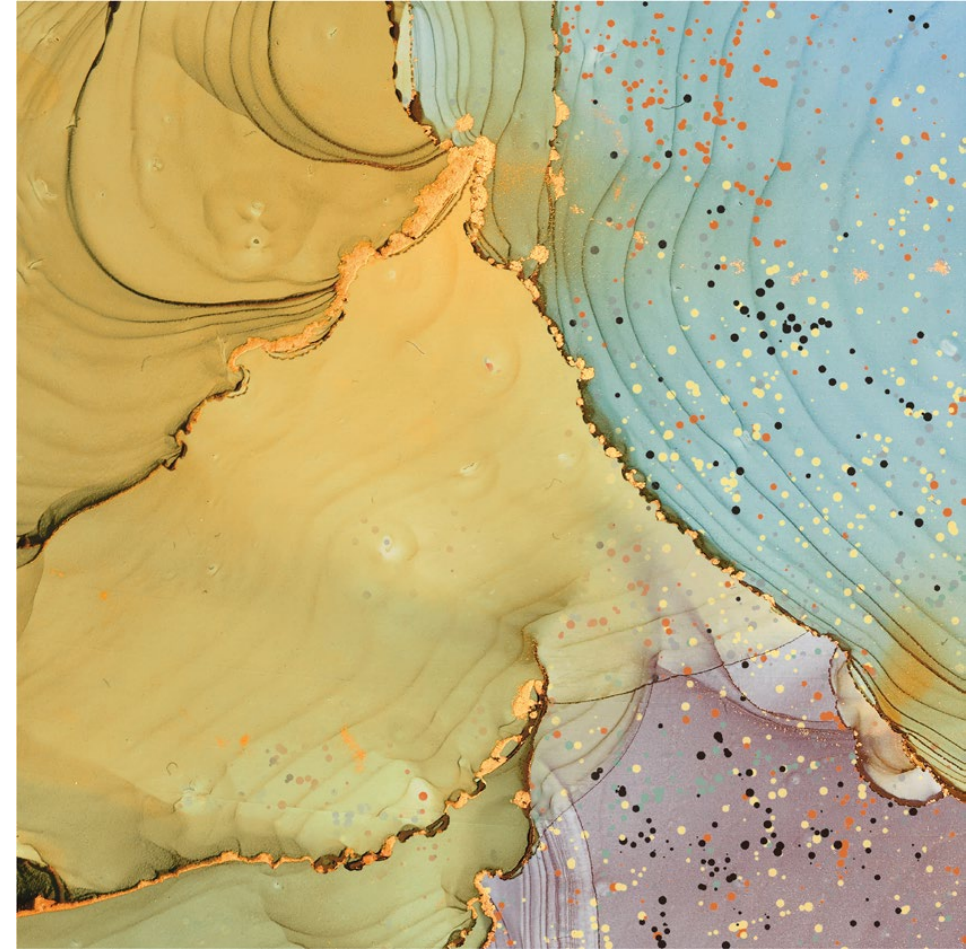

TRIVENI™

Glazed Ceramic | 7 Colors | 11 Patterns | 7 Sizes

BOLD & BEAUTIFUL

WHIRL