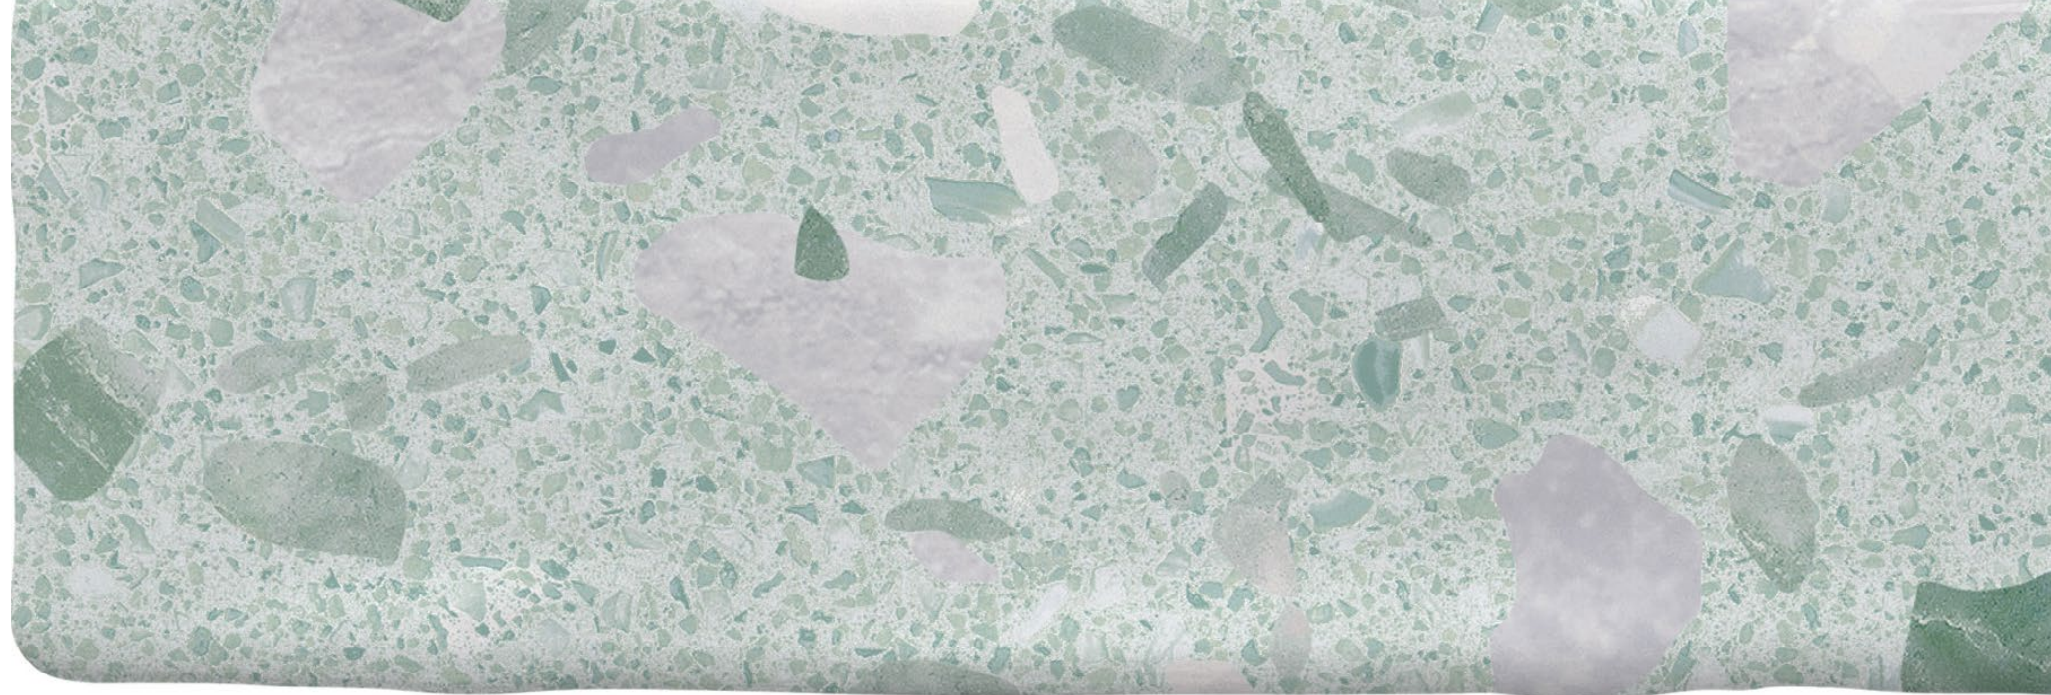

Glazed Ceramic | 7 Colors | 11 Patterns | 7 Sizes

BOLD & BEAUTIFUL

WHIRL

PATTERN PLAY

Classic patterns are being combined in novel ways to capture attention with either a striking or more subtle visual. Plan to see various tones of tile used together in interesting ways to create stripes, gradients, or checkered patterns.