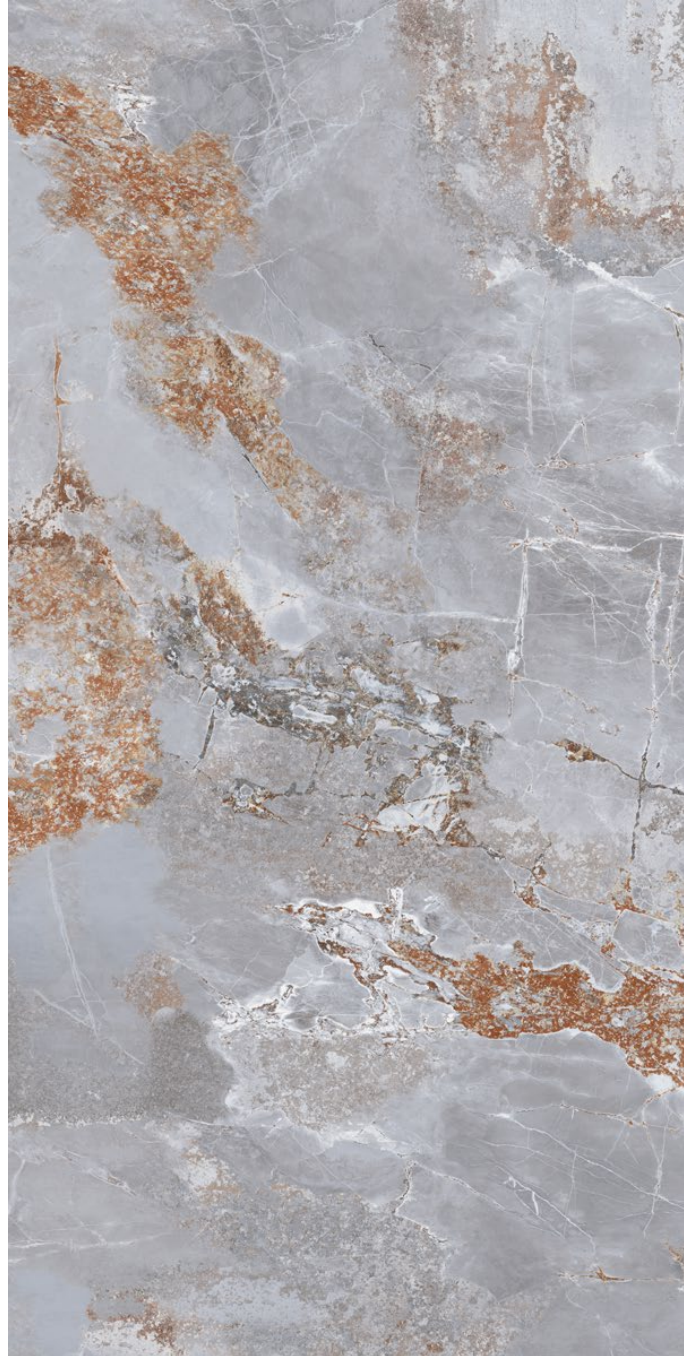

EXPANSE™

Thin & Glazed Porcelain | 8 Styles | 16 Colors

MARMO METALLO

GLAZED & THIN TILE PORCELAIN