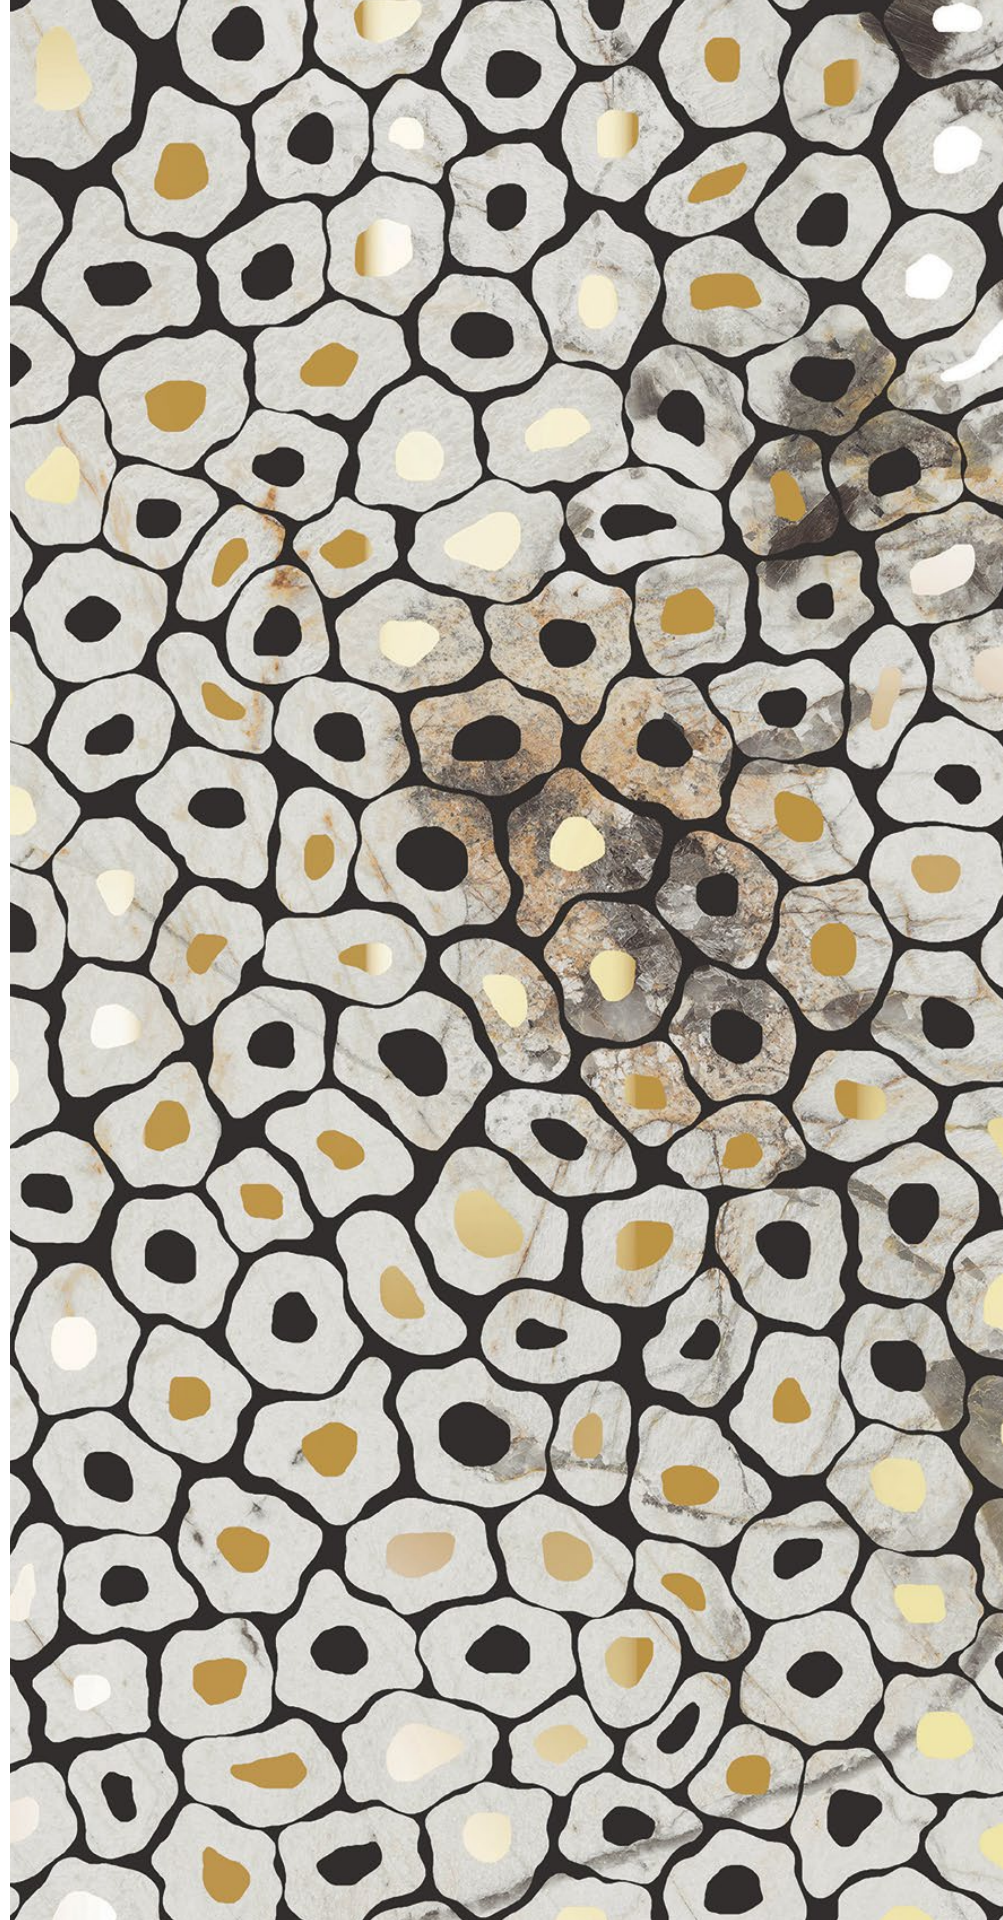

THE NATURE ESCAPE

BOTANICAL PATTERNS &
INTO THE WILD WITH ANIMAL PRINTS

Nature and our innate connection to the outdoors remains a key driver in design, thus providing a relaxing retreat that focuses on wellness with the use of eco-friendly and organic elements.