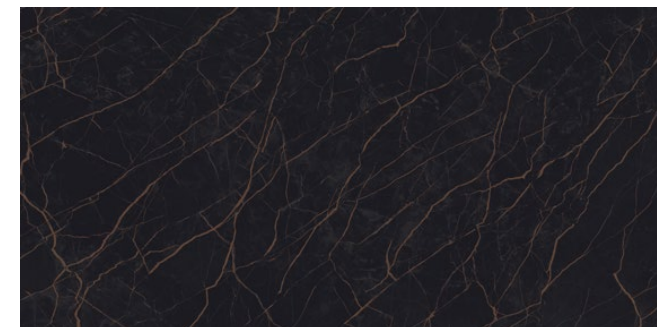

WYND

AUTHENTIC MATERIALS

GLAZED & THIN TILE PORCELAIN

EXPANSE™

Thin & Glazed Porcelain | 8 Styles | 16 Colors

LAURANT NOIR

EXPANSE™

Thin & Glazed Porcelain | 8 Styles | 16 Colors