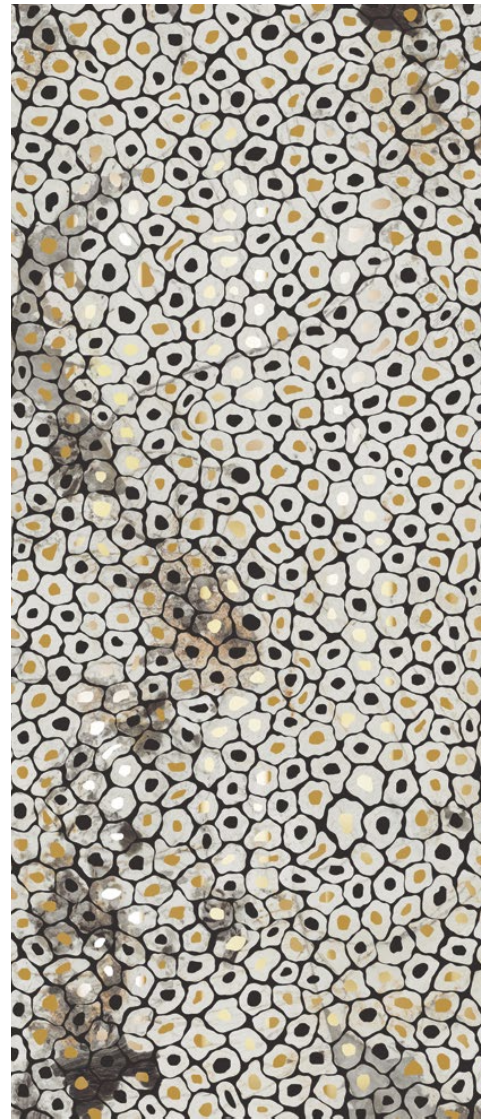

INTO THE WILD WITH ANIMAL PRINTS

MEGACORE
ACQUA
JABUTIA

ZAMBIA™

Glazed Porcelain | 8 Colors | 2 Sizes

COMING
SOON!

ORYX

REDEFINED LUXURY
STUNNING GOLD GLAZING

ADDITIONAL FIRING PROCESS
ETCHES IT INTO THE TILE

INTO THE WILD WITH ANIMAL PRINTS

ZAMBIA™

Glazed Porcelain | 8 Colors | 2 Sizes

COMING
SOON!

JAG

REDEFINED LUXURY
STUNNING GOLD GLAZING

ADDITIONAL FIRING PROCESS
ETCHES IT INTO THE TILE

INTO THE WILD WITH ANIMAL PRINTS