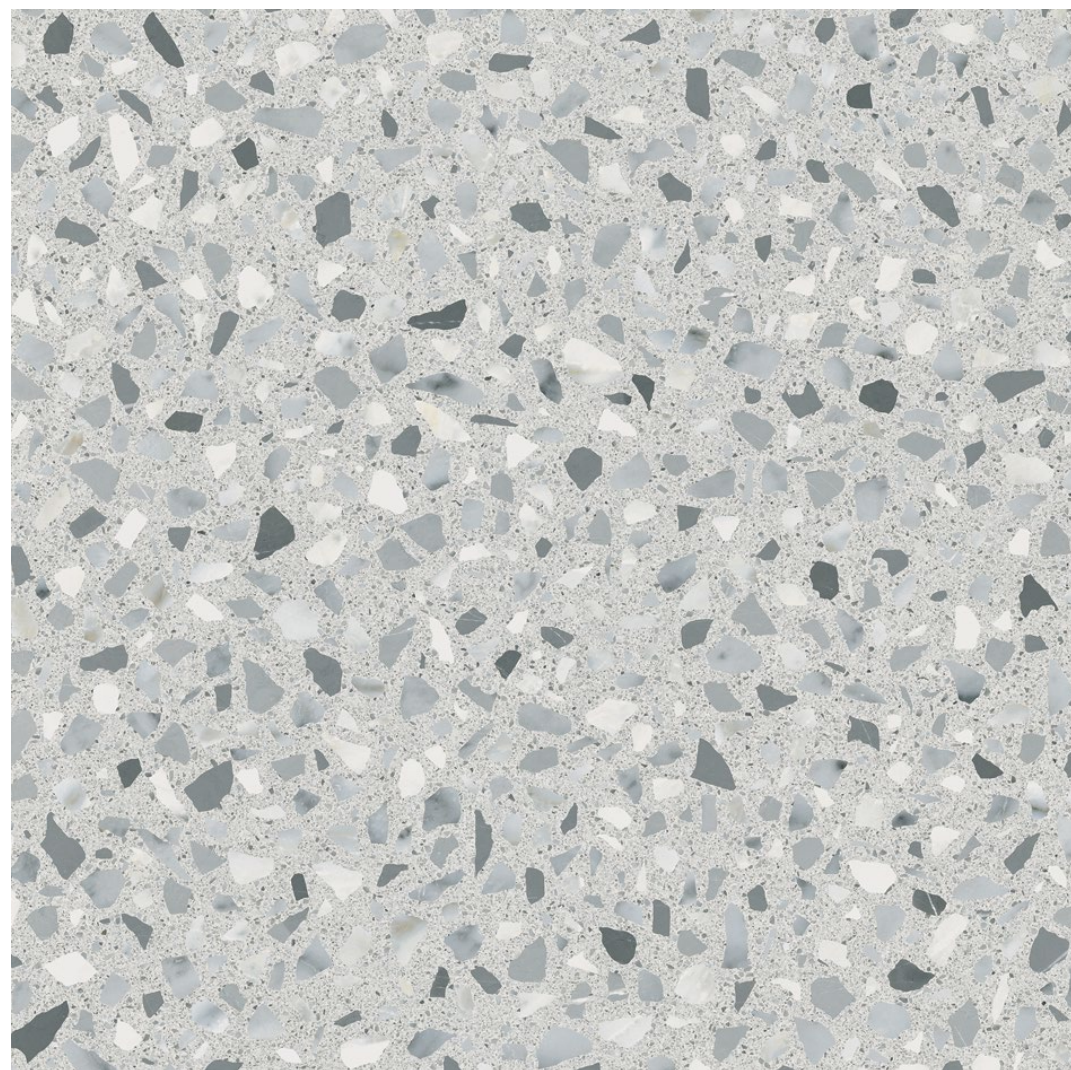

FLAKE LIGHT GRAY

AUTHENTIC MATERIALS

PERENNE™

Color Body Porcelain | 12 Colors | 5 Patterns | 11 Sizes

DYE

AUTHENTIC MATERIALS

PERENNE™

Color Body Porcelain | 12 Colors | 5 Patterns | 11 Sizes