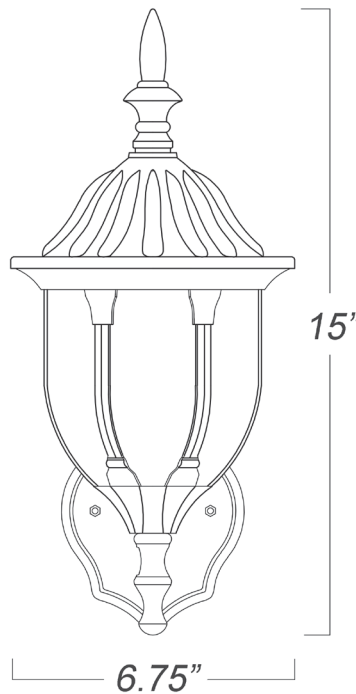

5060BK

SUFFOLK 1-LIGHT WALL LANTERN

Description:	Suffolk 1-light wall lantern
Finish:	Matte black
Dimensions:	6-3/4" W x 15" H x 8" ext. Height on center: 12"
Bulbs:	1-100w Med.
Installed Weight:	2 lbs.
Certification:	Wet location / c UL

Material:	Cast aluminum and glass
Glass:	Clear seeded
Back Plate Dimensions:	4-1/2" x 6"
Chain/Wire:	NA
Additional Finishes:	NA