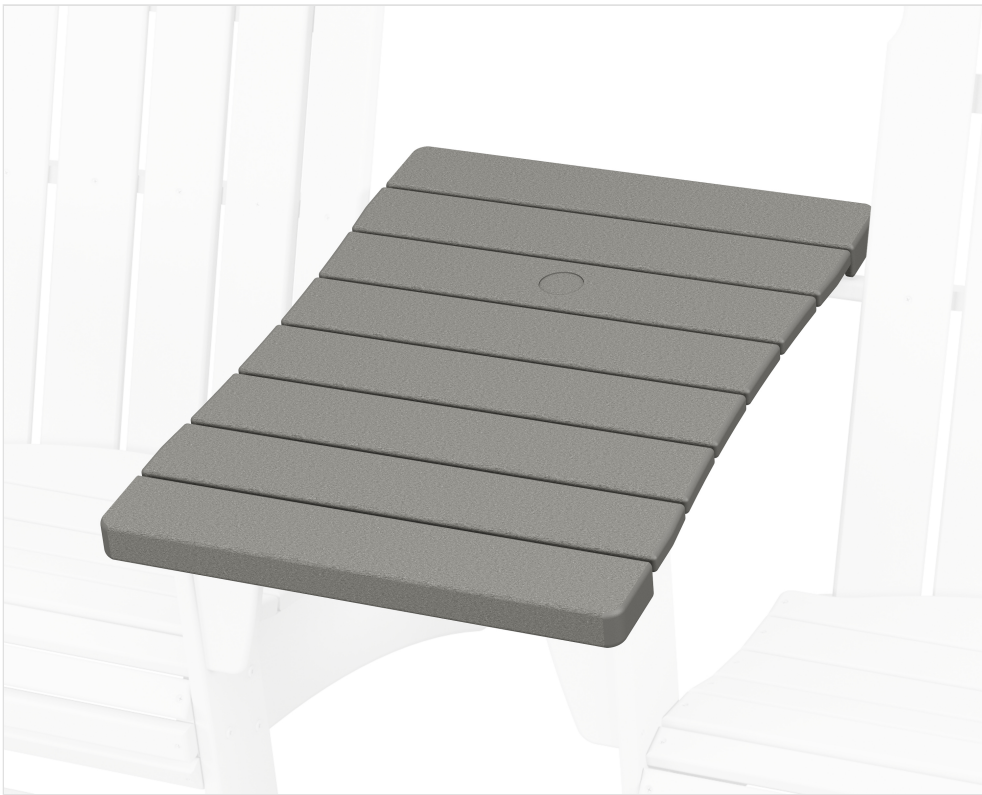

POLYWOOD®

Sustainable Outdoor Furniture

CLIMATETUFF™
MATERIALS

COLORSTAY™
TECHNOLOGY

MADE IN
THE USA

CONSCIOUSLY
CRAFTED

600 Series Straight Adirondack Connecting Table

BRAND | POLYWOOD®

COLLECTION | Tables

SKU | TT600S

SPECIFICATIONS

Weight	16.75 lbs
Width	20.0"
Height	2.25"
Depth	29.26"

AVAILABLE LUMBER COLORS