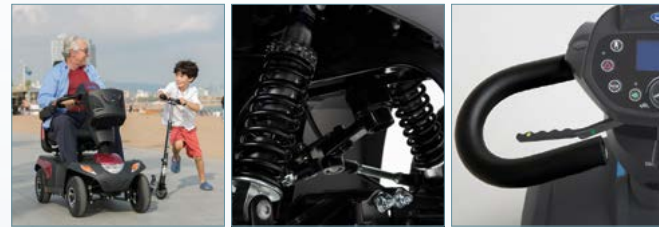

### Main features

- 360° swivel seat, adjustable in height and depth, with headrest
- 4 suspensions
- Ergonomic and adjustable steering
- Automatic brake light activation
- Automatic speed reduction on bends

### Main features

- 360° swivel seat, height and depth adjustable
- 4 suspensions
- On-board computer with intuitive LCD screen: display of speed, time, temperature and odometer
- Ergonomic and adjustable steering
- Automatic brake light activation
- Automatic speed reduction when cornering