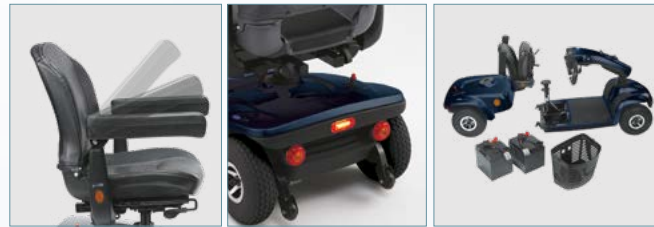

### Main features

- Compact and easy to control
- 360° swivel seat, height and depth adjustable
- Can be dismantled into 6 parts
- Ergonomic and adjustable steering
- Road equipment with headlights and indicators
- Automatic brake light activation

### Main features

- 360° swivel seat, adjustable in height and depth, with headrest
- 4 suspensions
- Ergonomic and adjustable steering
- Automatic brake light activation
- Automatic speed reduction on bends

### Main features

- 360° swivel seat, height and depth adjustable
- 4 suspensions
- On-board computer with intuitive LCD screen: display of speed, time, temperature and odometer
- Ergonomic and adjustable steering
- Automatic brake light activation
- Automatic speed reduction when cornering

### Main features

- 360° swivel seat, height and depth adjustable
- 2 suspensions at the front and 1 central suspension at the rear
- On-board computer with intuitive LCD screen: display of speed, time, temperature and odometer
- Ergonomic and adjustable steering
- Automatic brake light activation
- Automatic speed reduction when cornering