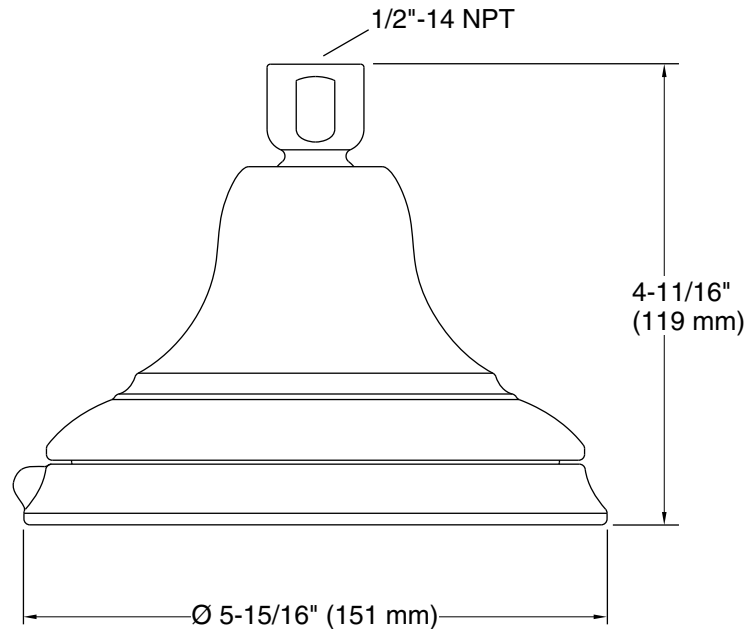

Technical Information

All product dimensions are nominal.

Shower/Rainhead rated max flow: 2.5 gal/min (9.5 l/min)

Notes

Install this product according to the installation instructions.