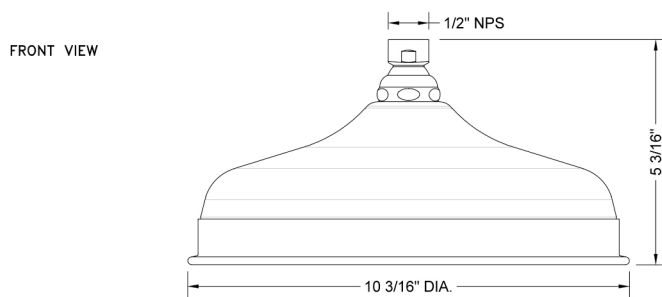

Carolene Rainhead

Model #: S187-

FEATURES:

- 1/2" IPS adjustable brass ball joint to adjust angle of showerhead
- 10" diameter with 127 sprays for full rain effect
- Unique interior channeling system disperses water evenly creating a pressurized rainspray for an exhilarating shower experience
- Available flow rates: 2.5, 2.0, 1.75 & 1.5 GPM
- Available only in: PCH, SN, PN

AVAILABLE FINISHES:

Polished Chrome (PCH) Satin Nickel (SN) Polished Nickel (PN)

SPECIFICATION DRAWING:

SPRAY PATTERNS:

ANGLES AND FLOW RATES: