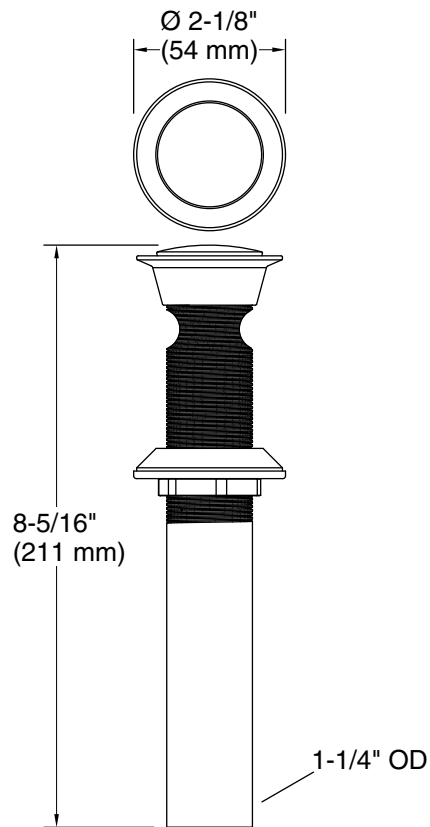

## Features

- Clicker drain with tailpiece and overflow
- 1-1/4" (32 mm) connection

## Technical Information

All product dimensions are nominal.

Material: Stainless Steel