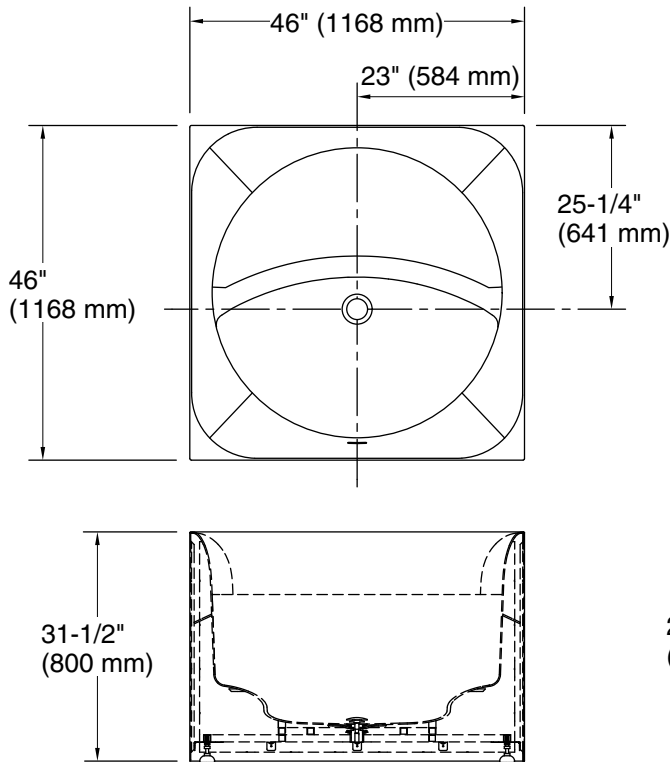

Stillness® Soak

46" x 46" freestanding bath
K-31404

Features

- Freestanding design creates a striking focal point in your bathing area
- 23-5/8" (600 mm) depth offers a deep soaking experience
- Integral lumbar support
- Slotted overflow allows for deep soaking
- Center toe-tap drain color-matched to the bath
- Freestanding bath stool handcrafted from Japanese Hinoki wood assures easy access to your bath (sold separately)

	HW1	Honed White
---	-----	-------------

No change in measurement if connected with drain illustrated. (K-1381626)

Technical Information

All product dimensions are nominal.

Drain location:	Center
Basin area, bottom:	38-15/16" x 38-15/16" (988 mm x 988 mm)
Basin area, top:	39-7/8" x 39-7/8" (1012 mm x 1012 mm)
Weight:	275 lbs (124.7 kg)
Minimum floor load:	82 lbs/ft ² (400.4 kg/m ²)
Water depth:	23-5/8" (600 mm)
Water capacity:	111.5 gal (422.1 L)

Notes

Measure your actual product for rough-in details.

Install this product according to the installation instructions.

The hot water supply should be 70% of the capacity of the bath or greater. Installations will vary.