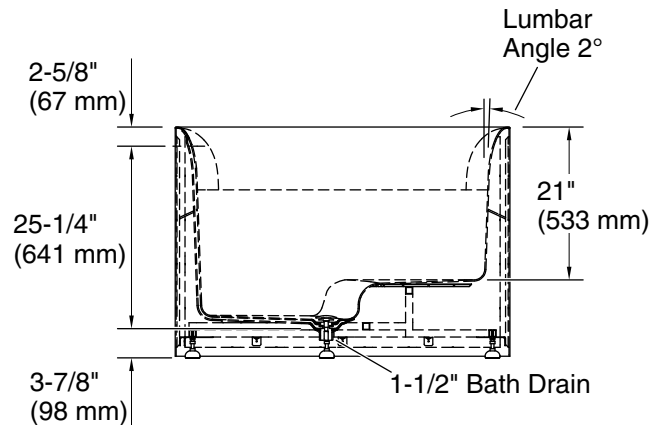

Stillness® Soak

46" x 46" freestanding bath
K-31404

Features

- Freestanding design creates a striking focal point in your bathing area
- 23-5/8" (600 mm) depth offers a deep soaking experience
- Integral lumbar support
- Slotted overflow allows for deep soaking
- Center toe-tap drain color-matched to the bath
- Freestanding bath stool handcrafted from Japanese Hinoki wood assures easy access to your bath (sold separately)

	HW1	Honed White
---	-----	-------------

No change in measurement if connected with drain illustrated. (K-1381626)

Technical Information

All product dimensions are nominal.

Drain location:	Center
Basin area, bottom:	38-15/16" x 38-15/16" (988 mm x 988 mm)
Basin area, top:	39-7/8" x 39-7/8" (1012 mm x 1012 mm)
Weight:	275 lbs (124.7 kg)
Minimum floor load:	82 lbs/ft ² (400.4 kg/m ²)
Water depth:	23-5/8" (600 mm)
Water capacity:	111.5 gal (422.1 L)

Notes

Measure your actual product for rough-in details.

Install this product according to the installation instructions.

The hot water supply should be 70% of the capacity of the bath or greater. Installations will vary.