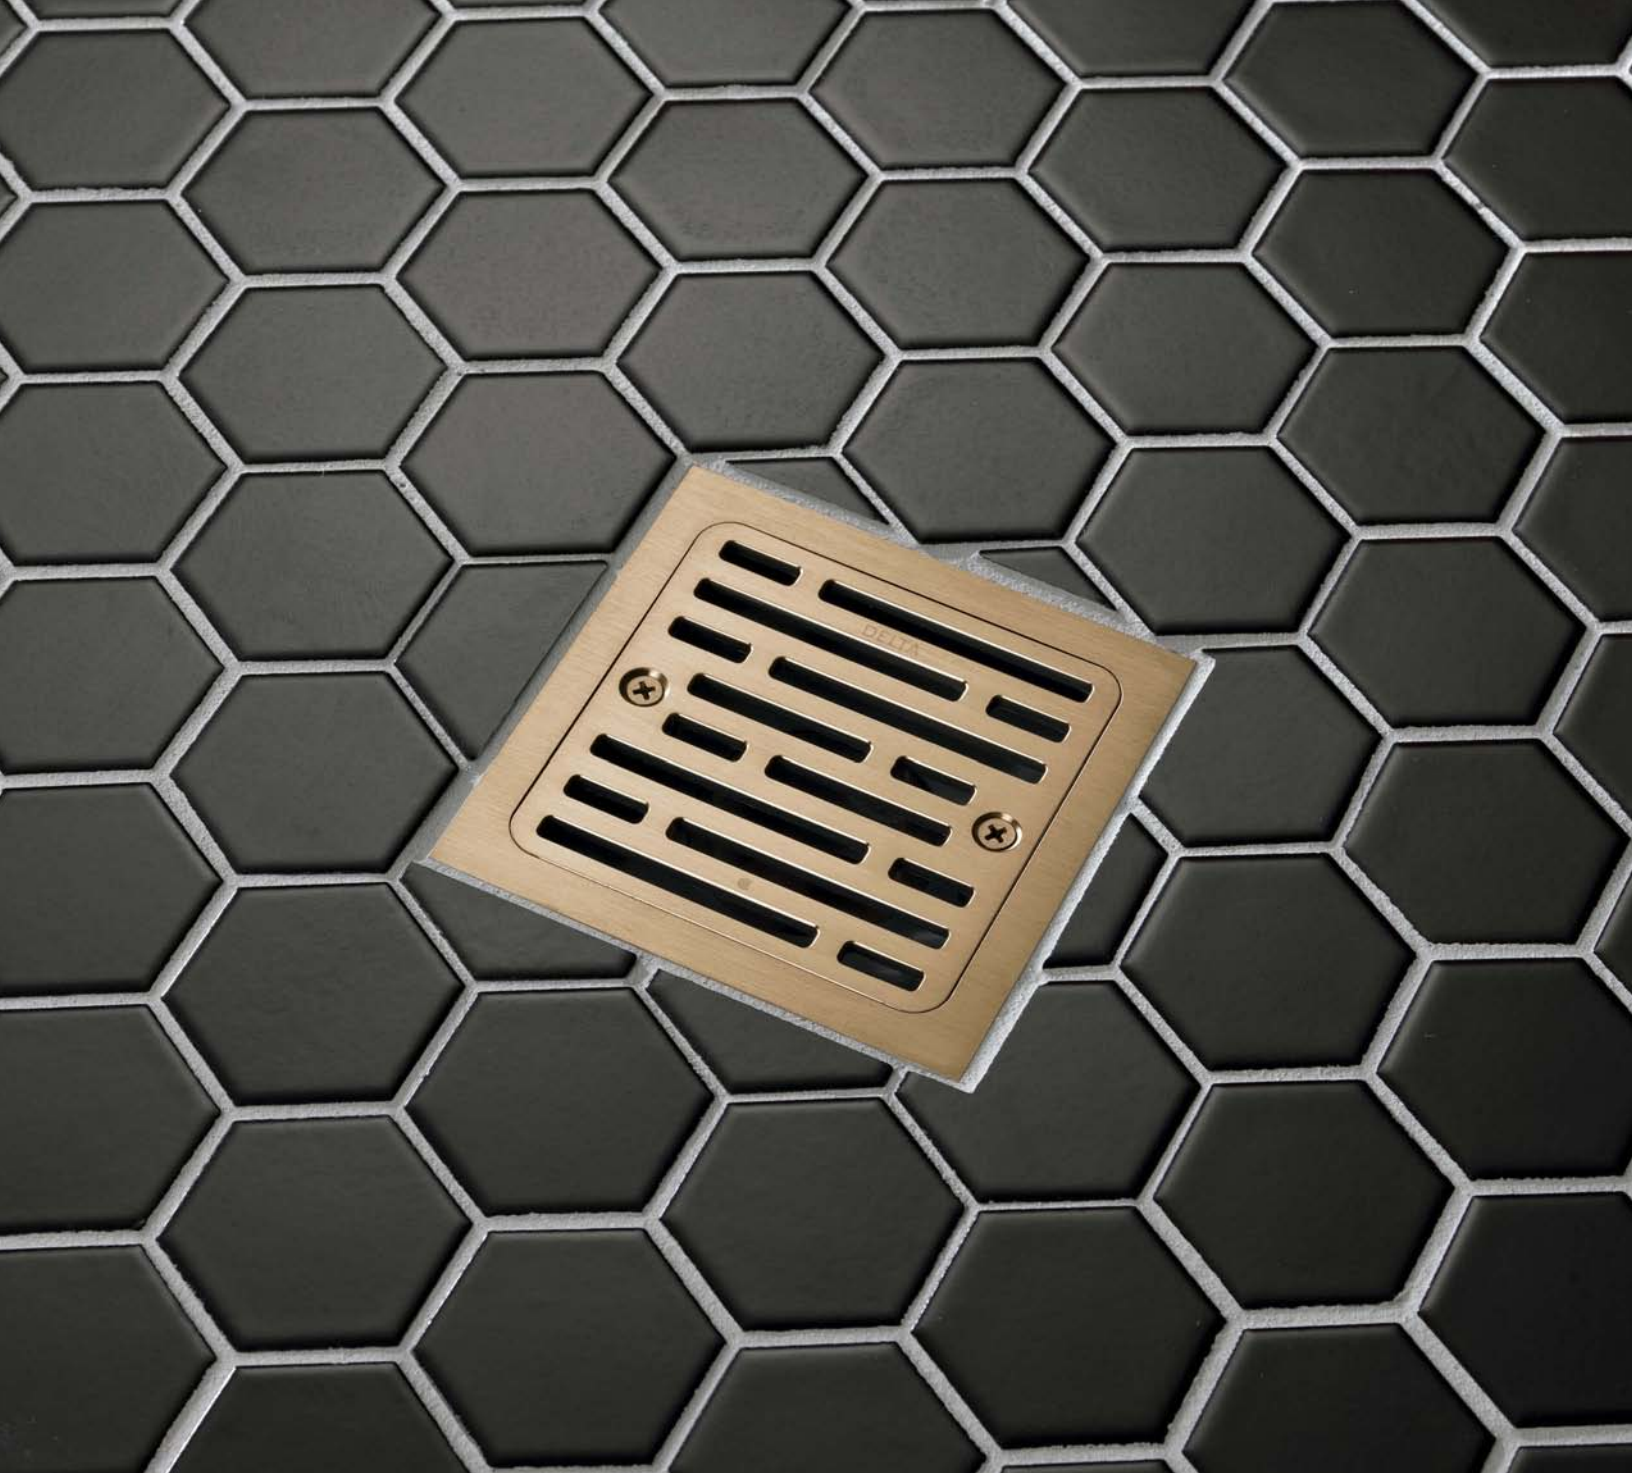

DRAINS

(CH)

(BL)

(CZ)

(KS)

(PN)

(RB)

(SS)

(CH) CHROME
(BL) MATTE BLACK
(CZ) CHAMPAGNE BRONZE™
(KS) BLACK STAINLESS
(PN) POLISHED NICKEL
(RB) VENETIAN BRONZE®
(SS) BRILLIANCE® STAINLESS