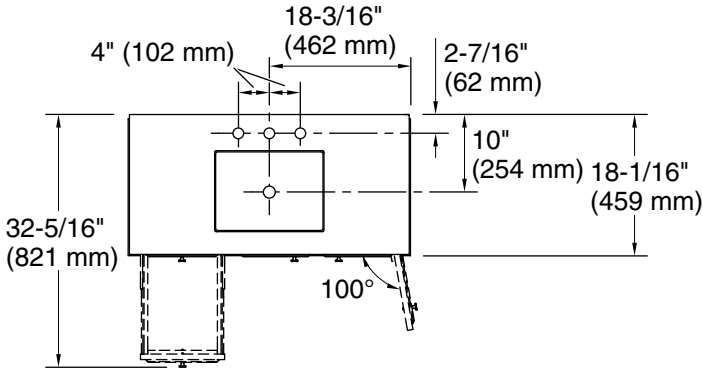

Features

- Two full-extension 12-3/4" (325 mm) drawers with soft-close side-mount slides
- Three-way adjustable slow-close door hinges for easy cabinet access
- 18" (457 mm) cabinet interior provides ample storage space
- Finish-matched cabinet interior offers generous clearance for plumbing
- Customize your storage with optional accessories such as floor liners, drawer organizers, and perfectly sized containers (sold separately)
- Brushed Nickel hardware included on the White and Slate Grey vanities
- Coordinates with Calacatta (CBB) quartz side splash (sold separately)
- Calacatta (CBB) quartz vanity top adds beauty and long-lasting durability

1WX

Slate Grey

Waste Pipe Location Information

Technical Information

All product dimensions are nominal.

Lighting included: No

Notes

Install this product according to the installation instructions.