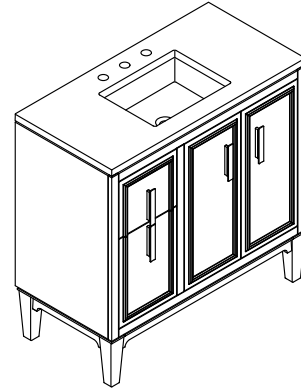

Features

- Two full-extension 12-3/4" (325 mm) drawers with soft-close side-mount slides
- Three-way adjustable slow-close door hinges for easy cabinet access
- 18" (457 mm) cabinet interior provides ample storage space
- Finish-matched cabinet interior offers generous clearance for plumbing
- Customize your storage with optional accessories such as floor liners, drawer organizers, and perfectly sized containers (sold separately)
- Brushed Nickel hardware included on the White and Slate Grey vanities
- Coordinates with Calacatta (CBB) quartz side splash (sold separately)
- Calacatta (CBB) quartz vanity top adds beauty and long-lasting durability

Material

- Quartz vanity top
- Solid wood and moisture-resistant MDF
- Painted exterior
- Vitreous china sink

Installation

- Easy installation – no special tools required
- Separate vanity top makes for simplified installation

Required Products/Accessories

K-33550 3" cabinet pull

Recommended Products/Accessories

K-25816 4" x 36" quartz backsplash

K-25819 4" x 17-1/4" quartz side splash

Codes/Standards

ASME A112.19.2/CSA B45.1
EPA TSCA Title VI/CARB P2

KOHLER® One-Year Limited Warranty

See website for detailed warranty information.

Available Colors/Finishes

Color tiles intended for reference only.

Color	Code	Description

0

White

1WX

Slate Grey