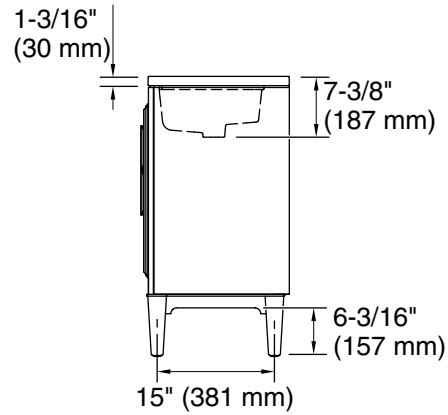

Features

- Two full-extension 12-3/4" (325 mm) drawers with soft-close side-mount slides
- Three-way adjustable slow-close door hinges for easy cabinet access
- 18" (457 mm) cabinet interior provides ample storage space
- Finish-matched cabinet interior offers generous clearance for plumbing
- Customize your storage with optional accessories such as floor liners, drawer organizers, and perfectly sized containers (sold separately)
- Brushed Nickel hardware included on the White and Slate Grey vanities
- Coordinates with Calacatta (CBB) quartz side splash (sold separately)
- Calacatta (CBB) quartz vanity top adds beauty and long-lasting durability

1WX

Slate Grey

Waste Pipe Location Information

Technical Information

All product dimensions are nominal.

Lighting included: No

Notes

Install this product according to the installation instructions.