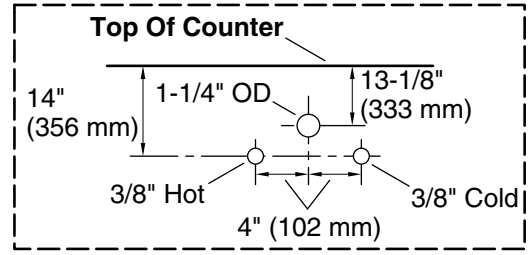

Features

- Two full-extension 12-3/4" (325 mm) drawers with soft-close side-mount slides
- Three-way adjustable slow-close door hinges for easy cabinet access
- 18" (457 mm) cabinet interior provides ample storage space
- Finish-matched cabinet interior offers generous clearance for plumbing
- Customize your storage with optional accessories such as floor liners, drawer organizers, and perfectly sized containers (sold separately)
- Brushed Nickel hardware included on the White and Slate Grey vanities
- Coordinates with Calacatta (CBB) quartz side splash (sold separately)
- Calacatta (CBB) quartz vanity top adds beauty and long-lasting durability

1WX

Slate Grey

Waste Pipe Location Information

Technical Information

All product dimensions are nominal.

Lighting included: No

Notes

Install this product according to the installation instructions.