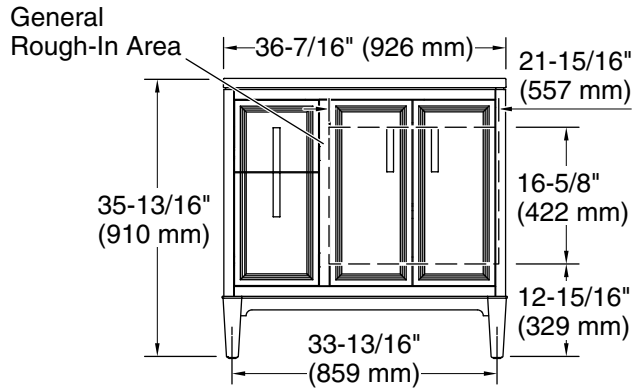

Features

- Two full-extension 12-3/4" (325 mm) drawers with soft-close side-mount slides
- Three-way adjustable slow-close door hinges for easy cabinet access
- 18" (457 mm) cabinet interior provides ample storage space
- Finish-matched cabinet interior offers generous clearance for plumbing
- Customize your storage with optional accessories such as floor liners, drawer organizers, and perfectly sized containers (sold separately)
- Brushed Nickel hardware included on the White and Slate Grey vanities
- Coordinates with Calacatta (CBB) quartz side splash (sold separately)
- Calacatta (CBB) quartz vanity top adds beauty and long-lasting durability

1WX

Slate Grey

Waste Pipe Location Information

Technical Information

All product dimensions are nominal.

Lighting included: No

Notes

Install this product according to the installation instructions.