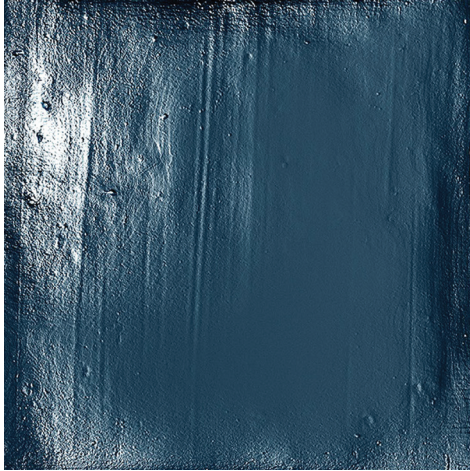

Glistra™ is a captivating tile that dazzles with a rich blue and gold palette and a luminous metallic look. With a handcrafted look and unique variation in every piece, Glistra brings striking artistry and one-of-a-kind character to any space.

GLISTRA™
Glazed Ceramic

Blue

Gold

Mist

Silver

All Colors Available in a Satin Finish

Sizes	 6" x 6" 5.91" x 5.91"				
	Thickness 9mm				
Grout Joint Recommendation	Check Website				
Testing	Breaking Strength <small>C648</small>	Chemical Resistance <small>C650</small>	Water Absorption <small>C373</small>	Scratch Hardness MOHS	Shade Variation Rating
Results*	Check Website	Check Website	Check Website	Check Website	V2