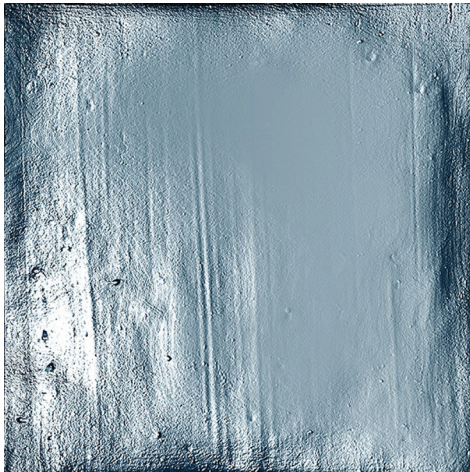

Glistra™ is a captivating tile that dazzles with a rich blue and gold palette and a luminous metallic look. With a handcrafted look and unique variation in every piece, Glistra brings striking artistry and one-of-a-kind character to any space.

GLISTRA™
Glazed Ceramic

Blue

Gold

Mist

Silver

All Colors Available in a Satin Finish

Sizes	 6" x 6" 5.91" x 5.91"				
	Thickness 9mm				
Grout Joint Recommendation	Check Website				
Testing	Breaking Strength <small>C648</small>	Chemical Resistance <small>C650</small>	Water Absorption <small>C373</small>	Scratch Hardness MOHS	Shade Variation Rating
Results*	Check Website	Check Website	Check Website	Check Website	V2