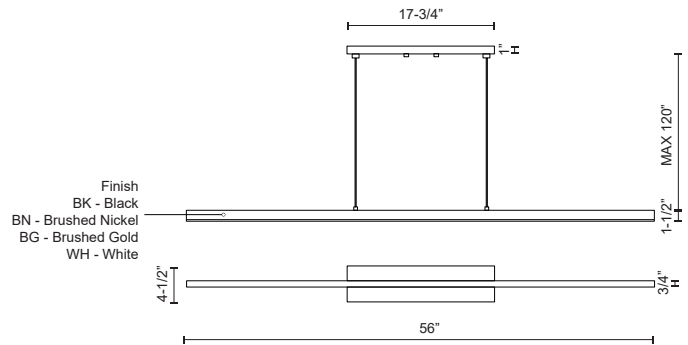

VEGA LP10356

PENDANTS

PROJECT

LP10356-BG
Brushed Gold

LP10356-BK
Black

LP10356-BN
Brushed Nickel

LP10356-WH
White

SPECIFICATION DETAILS

Fixture Dimensions	L56" x W3/4" x H1-1/2"
Light Source	AC LED Module
Wattage	38W
Total Lumens	2990lm
Delivered Lumens	BK-1313lm; BN-2009lm; WH-2209lm;
Voltage	120V
Color Temperature	3000K
CRI (Ra)	90CRI
Optional Color Temps	2700K - 5000K Available, Minimum Order Quantities Apply
LED Rated Life	50,000 hours
Dimming	100% - 10%, ELV Dimmer (Not Included)
Diffuser Details	White Acrylic Diffuser
Adjustable	Yes
Wire Length	120" Max
Wire Type	Clear SSL Wire
Sloped Ceiling Adaptable	Yes
Location	Dry
Compliance	T24-JA8
CEC Title 24 JA8	Yes, JA8-22
Canopy Dimensions	L17-3/4" x W4-1/2" x H1"

* For custom options, consult factory for details.

* For warranty information, please visit www.kuzcolighting.com/warranty

DESCRIPTION

Slim state-of-the-art linear LED pendant brings sophistication to any room it is installed in. Available in brushed nickel, brushed gold, black, and white metal finishes with full length linear frosted acrylic diffuser which when lit diffuses the light evenly below. Provided with our powerful 120V AC LED technology, Available in two different sizes and wall sconces, see series for more details.