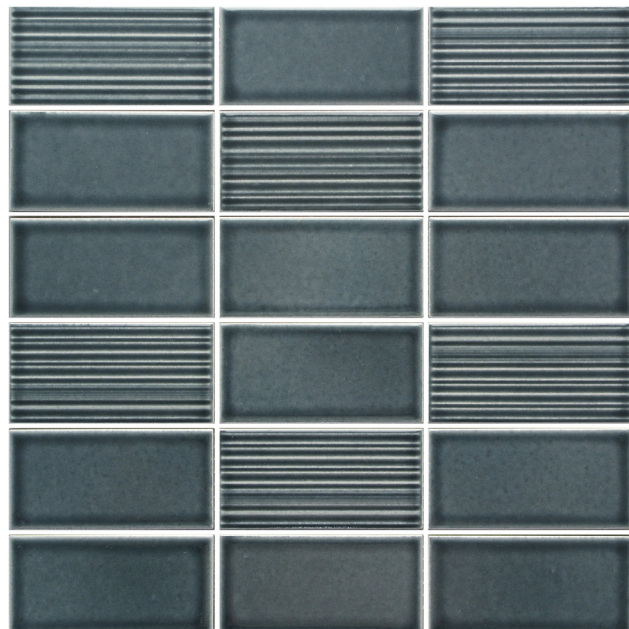

Nagara™ ceramic mosaic tile celebrates the ebb and flow between solids and textures. The glossy brick design is a mix of linear texture and subtle shade variations. Available in four timeless colorways, Nagara is a perfect complement for any design aesthetic.

**NAGARA™**  
*Glazed Ceramic Mosaic*

White

Silver

Gray

Navy

Sizes	
	11" x 11" 11.42" x 11.12"
Thickness	7mm
Testing	Shade Variation Rating
Results*	V2

- Sustainability Attributes**
- Health Product Declaration (HPD) provided upon request
  - Product Packaging is 100% recyclable
  - VOC Free