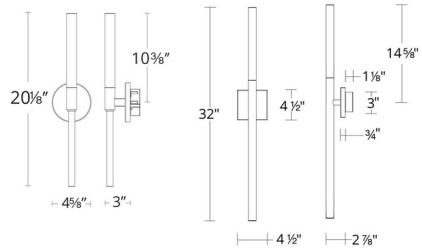

Lightology

lightology.com
866-954-4489
05-07-26

Project: _____

Company: _____

Location: _____ Fixture Type: _____

SPEC #: **MFR907673**

Approved On: _____ Approved By: _____

Magic Wall Sconce

By Modern Forms

Description

The glimmering Magic Wall Sconce is a slender magic wand crowned with crystallized art glass illuminated by LEDs from both ends. A sleek profile design feels at home in fine residences and hotels.

Specifications

COLOR . . . . . Crystal
BODY FINISH . . . . . Black
WATTAGE 11W
DIMMER . . . . . Low Voltage Electronic
DIMENSIONS . . . . . 4.5"W x 32"H x 2.9"D
INTEGRATED LED MODULE . . . . . 1 x LED/11W/120-277V LED
COUNTRY OF ORIGIN . . . . . China

Technical Information

LAMP LIFE . . . . . 50000 hours
COLOR RENDERING . . . . . 90 CRI
LAMP COLOR 3000K
LUMENS/WATT 48.64
LUMINOUS FLUX . . . . . 535 lumens

Shown in black / crystal

CLICK TO VIEW PRODUCT

Notes: