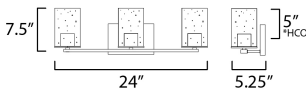

LAMPING

INPUT VOLTAGE : 120V
BULB : 3 x 60W Incandescent E26 Medium , 180W Total
BULB INCLUDED : (Not Included)
LIGHTING_DIRECTION : Omni