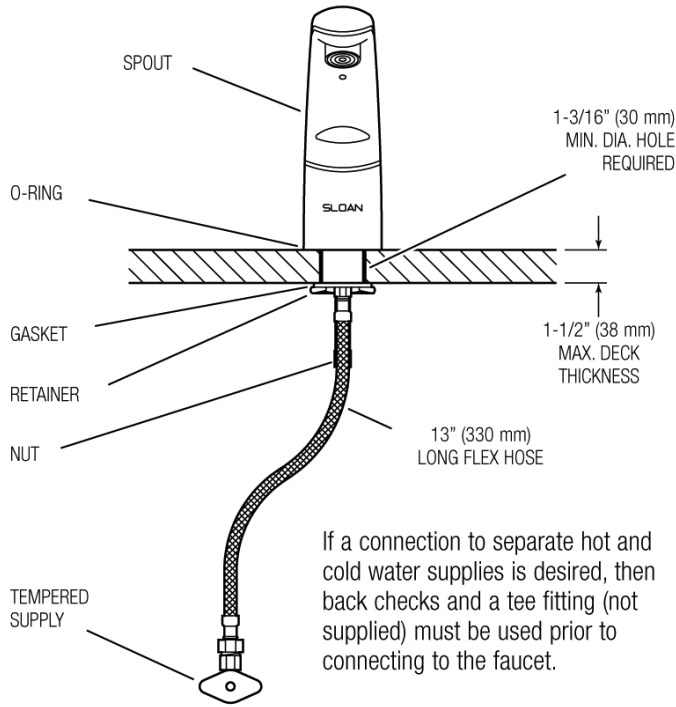

## Notes

All information contained within this document subject to change without notice.

Looking for other variations of the EAF-150 product? [View the general spec sheet with all options.](#)

[Find a matching soap dispenser](#) for this faucet.

[Find a compatible sink](#) for this faucet

**EAF-150 AND EAF-150-IC  
Faucets with Single Line Water Supply**

**EAF-150-ISM, EAF-150-ISM-IC AND  
EAF-150-ISM-DPU-IC  
Faucets with Hot and Cold Water Supply**