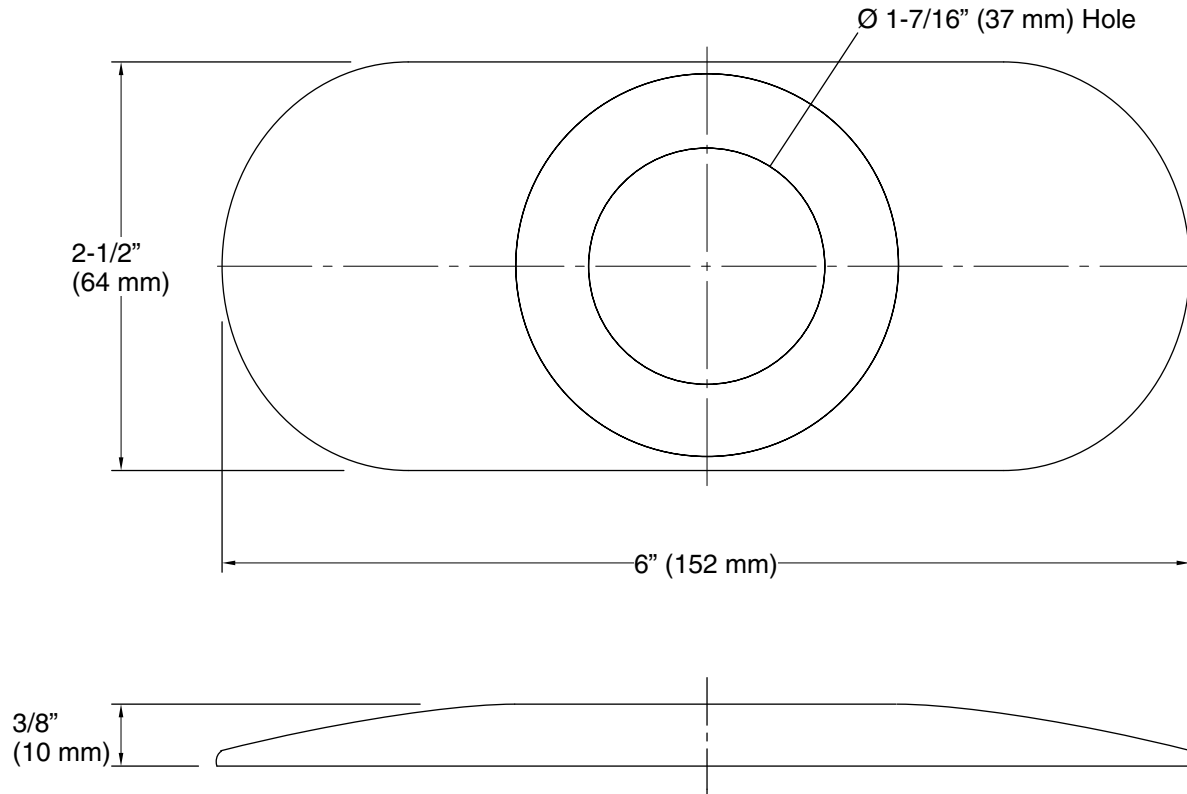

Technical Information

All product dimensions are nominal.

Handshower:

Rated maximum flow: 0 gal/min (0 l/min)

Notes

Install this product according to the installation guide.