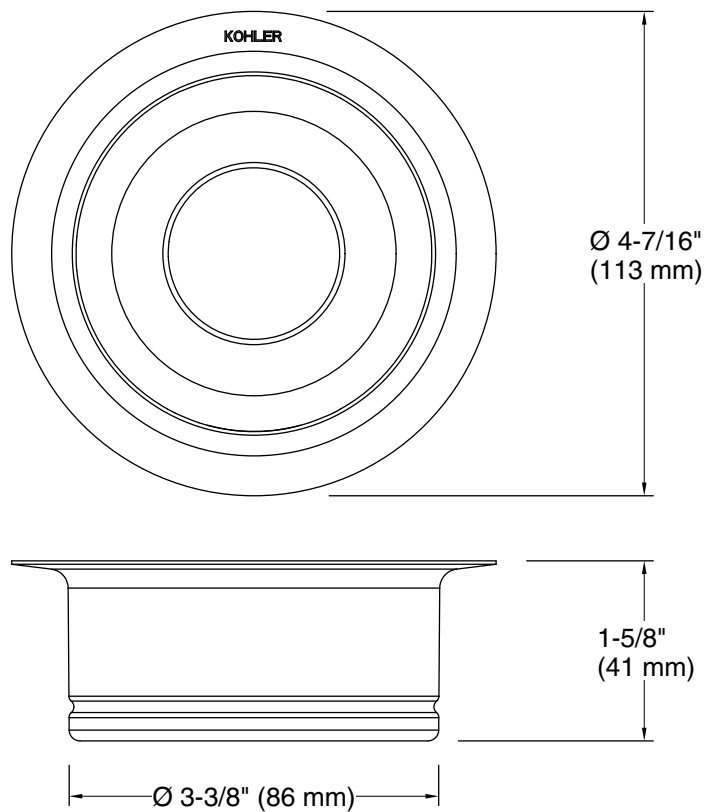

Features

- Fits standard garbage disposal units 4-1/2" (114 mm) wide and 1-5/8" (41 mm) deep
- Includes disposal flange and stopper
- Fits standard garbage disposal units 4-1/2" (114 mm) wide and 1-5/8" (41 mm) deep

Technical Information

All product dimensions are nominal.

Material: Metal