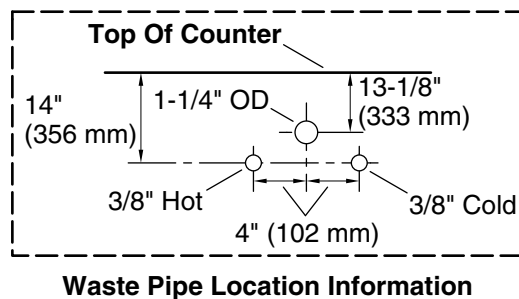

Features

- Three-way adjustable slow-close door hinges for easy cabinet access
- 18" (457 mm) cabinet interior provides ample storage space
- Finish-matched cabinet interior offers generous clearance for plumbing
- Pure White (PWH) quartz vanity top adds beauty and long-lasting durability
- Customize your storage with optional accessories such as floor liners, drawer organizers, and perfectly sized containers (sold separately)
- Brushed Nickel hardware included on the White and Slate Grey vanities
- Coordinates with Pure White (PWH) quartz side splash (sold separately)

Technical Information

All product dimensions are nominal.

Lighting included: No

Notes

Install this product according to the installation instructions.