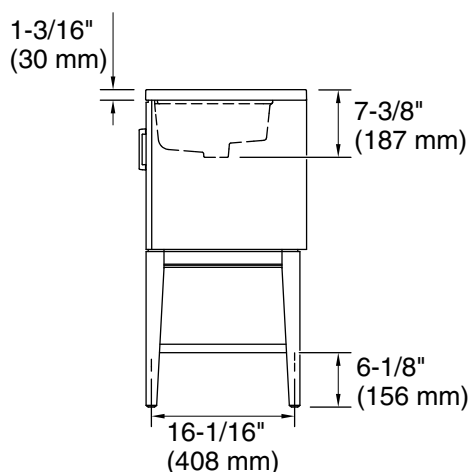

Features

- Three-way adjustable slow-close door hinges for easy cabinet access
- 18" (457 mm) cabinet interior provides ample storage space
- Finish-matched cabinet interior offers generous clearance for plumbing
- Pure White (PWH) quartz vanity top adds beauty and long-lasting durability
- Customize your storage with optional accessories such as floor liners, drawer organizers, and perfectly sized containers (sold separately)
- Brushed Nickel hardware included on the White and Slate Grey vanities
- Coordinates with Pure White (PWH) quartz side splash (sold separately)

Technical Information

All product dimensions are nominal.

Lighting included: No

Notes

Install this product according to the installation instructions.