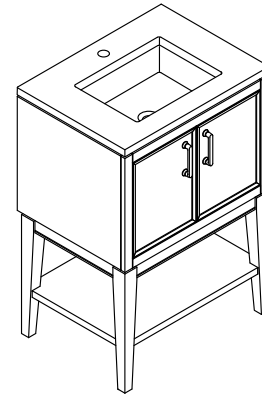

Features

- Three-way adjustable slow-close door hinges for easy cabinet access
- 18" (457 mm) cabinet interior provides ample storage space
- Finish-matched cabinet interior offers generous clearance for plumbing
- Pure White (PWH) quartz vanity top adds beauty and long-lasting durability
- Customize your storage with optional accessories such as floor liners, drawer organizers, and perfectly sized containers (sold separately)
- Brushed Nickel hardware included on the White and Slate Grey vanities
- Coordinates with Pure White (PWH) quartz side splash (sold separately)

Material

- Solid wood and moisture-resistant MDF
- Painted exterior
- Vitreous china sink

Installation

- Can be installed with legs or wall-hung
- Easy installation – no special tools required
- Separate vanity top makes for simplified installation

Required Products/Accessories

K-33584 4" cabinet pull

Recommended Products/Accessories

K-25814 4" x 24" quartz backsplash
K-25819 4" x 17-1/4" quartz side splash

Codes/Standards

ASME A112.19.2/CSA B45.1
EPA TSCA Title VI/CARB P2