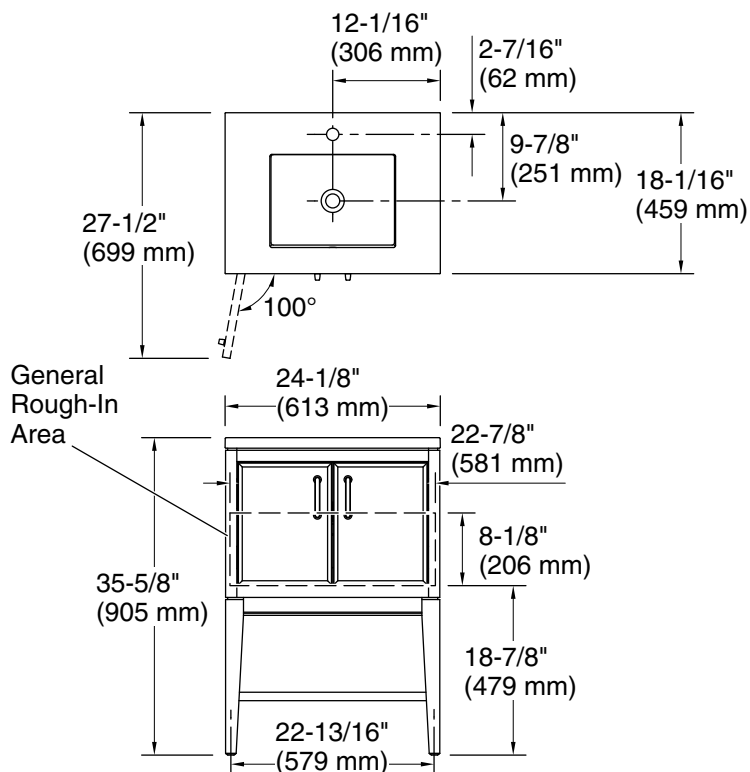

Features

- Three-way adjustable slow-close door hinges for easy cabinet access
- 18" (457 mm) cabinet interior provides ample storage space
- Finish-matched cabinet interior offers generous clearance for plumbing
- Pure White (PWH) quartz vanity top adds beauty and long-lasting durability
- Customize your storage with optional accessories such as floor liners, drawer organizers, and perfectly sized containers (sold separately)
- Brushed Nickel hardware included on the White and Slate Grey vanities
- Coordinates with Pure White (PWH) quartz side splash (sold separately)

Required Products/Accessories

K-33584 4" cabinet pull

Recommended Products/Accessories

K-25814 4" x 24" quartz backsplash
K-25819 4" x 17-1/4" quartz side splash

Codes/Standards

ASME A112.19.2/CSA B45.1
EPA TSCA Title VI/CARB P2

Technical Information

All product dimensions are nominal.

Lighting included: No

Notes

Install this product according to the installation instructions.