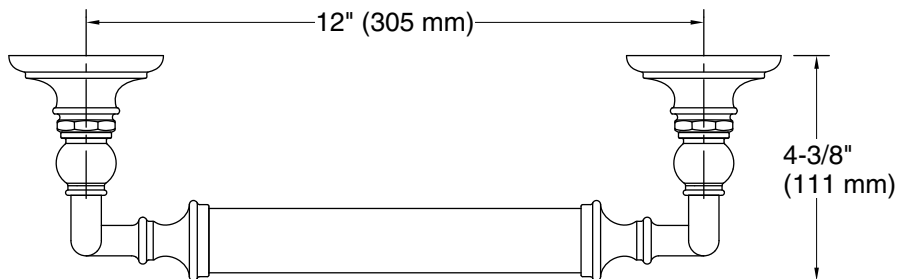

Features

- 12" (305 mm) bar
- Provides minimum 300 lb load capacity
- Coordinates with traditional-style KOHLER® faucets and showering components

Material

- Premium metal construction for durability and reliability
- KOHLER finishes resist corrosion and tarnishing

Technical Information

All product dimensions are nominal.

Material: Zinc, Stainless Steel

Notes

Measure your actual product for roughing-in details.

WARNING: Risk of personal injury. The wall plates on the grab bar must be mounted to a brace between the wall studs. This will ensure that the weight of the user is adequately supported.