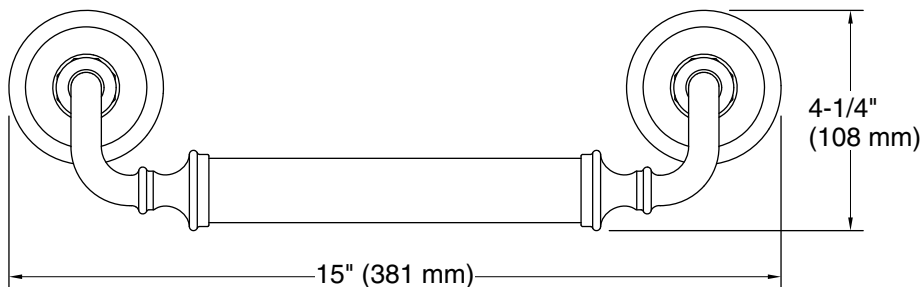

Features

- 12" (305 mm) bar
- Provides minimum 300 lb load capacity
- Coordinates with traditional-style KOHLER® faucets and showering components

Material

- Premium metal construction for durability and reliability
- KOHLER finishes resist corrosion and tarnishing

Technical Information

All product dimensions are nominal.

Material: Zinc, Stainless Steel

Notes

Measure your actual product for roughing-in details.

WARNING: Risk of personal injury. The wall plates on the grab bar must be mounted to a brace between the wall studs. This will ensure that the weight of the user is adequately supported.