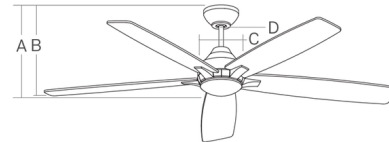

Description

The Lowden Smart Ceiling Fan with Light features a neutral-toned versatile look that coordinates well with a range of styles from contemporary to coastal farmhouse. Includes one 6 inch downrod and MCRCIT handheld remotecontrol which enables motor on/off, 6 speeds, reverse, light on/off and dimming. The fan fits seamlessly into your modern lifestyle, integrating with smart home tech including Alexa/Echo, Google Home, SmartThings, Control4, ELAN and Hubitat. It can also be controlled through the Bond Home app on your phone, where you can adjust fan speed, use breeze mode, and create schedules and fan groups. Features a 178mm x 12mm DC motor, five MDF (wood fibers) blades, 6 speeds with manual reversible switch on housing, 60 inch blade sweep, and 12 degree blade pitch. Measured at high it has Airflow: 6729, Electric Energy Consumption: 39, and Airflow Efficiency: 175CFM/W.

Specifications

BLADE COLOR	Frosted
BODY FINISH	Midnight Black / Walnut-Midnight Black
WATTAGE	20W
DIMMER	Included
DIMENSIONS	60"W x 14.9"H
INTEGRATED LED MODULE	1 x LED/20W/120V LED
COUNTRY OF ORIGIN	China

Technical Information

LAMP LIFE	50000 hours
COLOR RENDERING	90 CRI
LAMP COLOR	3000K
LUMENS/WATT	35.75
LUMINOUS FLUX	715 lumens

Shown in midnight black / walnut-midnight black / frosted

- A. Fixture Drop: 14.9"
- B. Blade Drop: 12.2"
- C. Housing Width: 7.8"
- D. Downrod: 6"