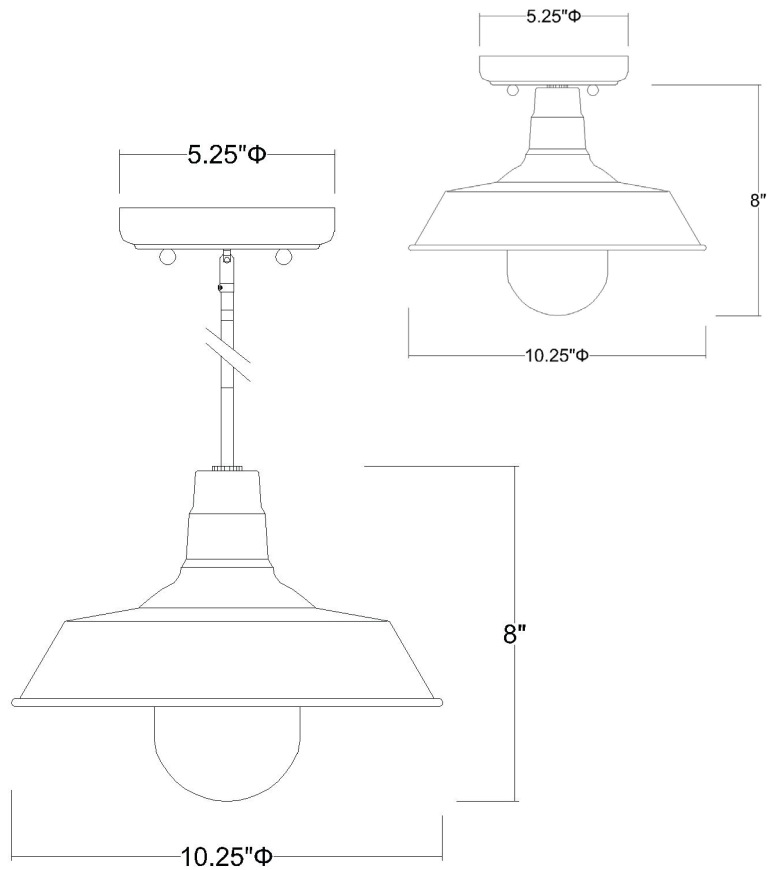

1736ATB

BURRY 1-LIGHT MINI PENDANT

Description: Burry 1-Light Mini Pendant

Finish: Antique Brass

Dimensions: 10-1/4" Dia. x 8" H

Bulbs: 1-60W Med.

Installed Weight: 3 lbs.

Certification: cETL / wet location

Material: Steel and glass

Shade: NA

Glass: Clear seeded

Canopy Dimensions: 5-1/4" Dia.

Chain/Wire: 10' Wire

Stems: 3-12", 1-6", 1-3"

Additional Finishes: Matte black, copper, oil-rubbed bronze, satin nickel