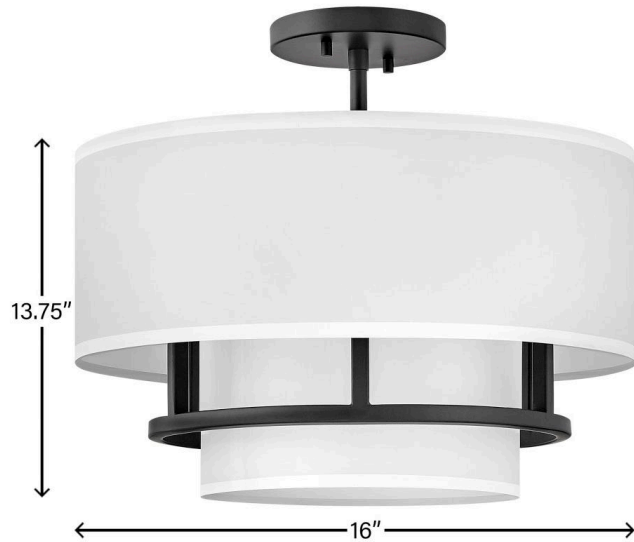

GRAHAM

38893BK

MEDIUM SEMI-FLUSH MOUNT

Handsome Graham is understated elegance, crafted with unique details making it the ultimate transitional semi-flush mount. Its welded frame is nestled between two off-white shades, in luminous faux parchment with a finished cluster visible from below. Graham is available in multiple finish options.

| DETAILS | |
|-----------|---|
| FINISH: | Black |
| MATERIAL: | Steel |
| SHADE: | Faux Parchment |
| DIMMABLE: | YES - WITH DIMMABLE LAMP (NOT INCLUDED) |

| DIMENSIONS | |
|------------|-------|
| WIDTH: | 16" |
| HEIGHT: | 13.8" |
| WEIGHT: | 4.8lb |

| LIGHT SOURCE | |
|---------------|----------------------------|
| LIGHT SOURCE: | Socketed |
| WATTAGE: | 3-5w Cand. LED, 60w Equiv. |
| VOLTAGE: | 120v |

| MOUNTING | |
|----------|------------|
| CANOPY: | 5.25" Dia. |