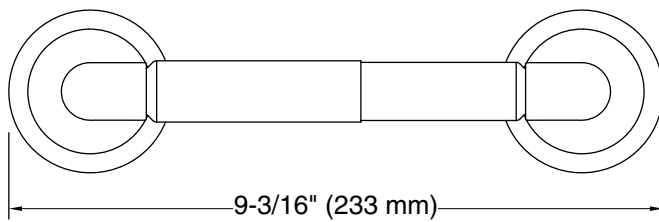

KALLISTA®

Pinna Paletta® by Laura Kirar
Toilet Paper Holder
P24939-SNW

Features

- High-quality solid-brass construction for durability and reliability

Installation

- Includes hex wrench for installation

Recommended Products/Accessories

P70310-00 Two-Piece High-Efficiency Toilet, Less Seat
P25336-SNW Towel ring
P24901-SNW Sink Faucet, Low Spout, Lever Handles
P70313-CP Toilet Seat

KALLISTA® Five-Year Limited Warranty

See website for detailed warranty information.

Available Colors/Finishes

Color tiles intended for reference only.

Color	Code	Description
	SN	Polished Nickel

KALLISTA.

Pinna Paletta® by Laura Kirar
Toilet Paper Holder
P24939-SNW

Technical Information

All product dimensions are nominal.