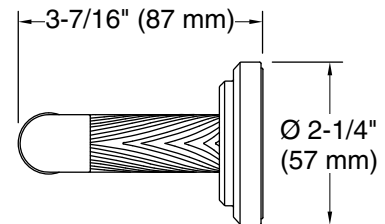

KALLISTA®

Pinna Paletta® by Laura Kirar
Toilet Paper Holder
P24939-SNW

Features

- High-quality solid-brass construction for durability and reliability

Installation

- Includes hex wrench for installation

Recommended Products/Accessories

P70310-00 Two-Piece High-Efficiency Toilet, Less Seat
P25336-SNW Towel ring
P24901-SNW Sink Faucet, Low Spout, Lever Handles
P70313-CP Toilet Seat

KALLISTA® Five-Year Limited Warranty

See website for detailed warranty information.

Available Colors/Finishes

Color tiles intended for reference only.

Color	Code	Description
	SN	Polished Nickel

KALLISTA.

Pinna Paletta® by Laura Kirar
Toilet Paper Holder
P24939-SNW

Technical Information

All product dimensions are nominal.