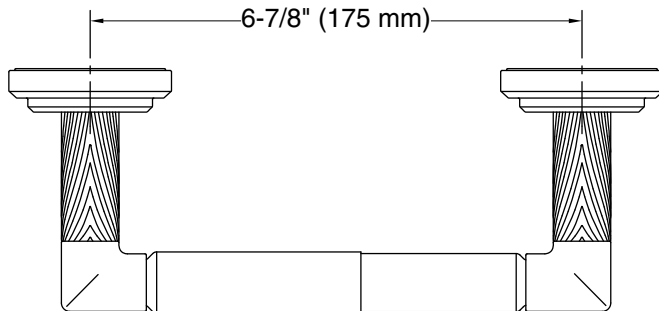

KALLISTA®

Pinna Paletta® by Laura Kirar
Toilet Paper Holder
P24939-SNW

Features

- High-quality solid-brass construction for durability and reliability

Installation

- Includes hex wrench for installation

Recommended Products/Accessories

P70310-00 Two-Piece High-Efficiency Toilet, Less Seat
P25336-SNW Towel ring
P24901-SNW Sink Faucet, Low Spout, Lever Handles
P70313-CP Toilet Seat

KALLISTA® Five-Year Limited Warranty

See website for detailed warranty information.

Available Colors/Finishes

Color tiles intended for reference only.

Color	Code	Description
	SN	Polished Nickel

KALLISTA.

Pinna Paletta® by Laura Kirar
Toilet Paper Holder
P24939-SNW

Technical Information

All product dimensions are nominal.