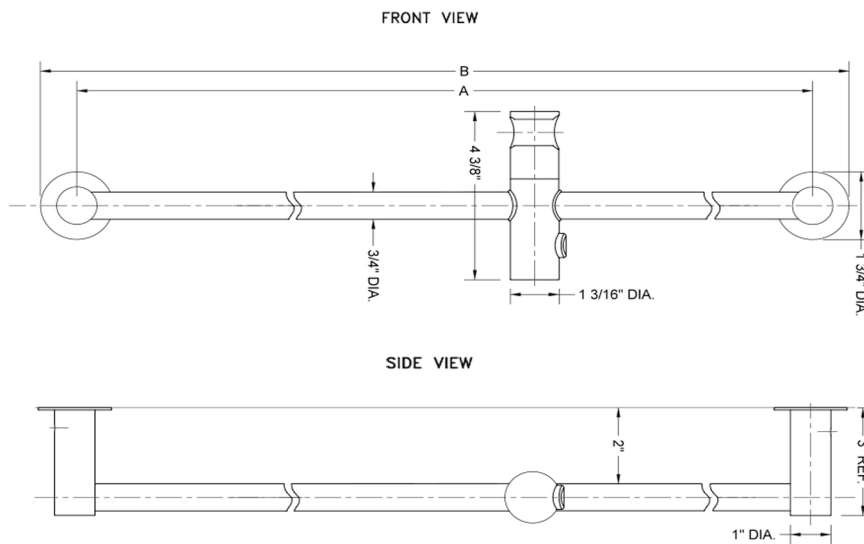

24" Contemporary Slim Wall Bar

Model #: 9624-

FEATURES:

- Brass contemporary slim wall bar
- Adjustable handshower angle
- Push button slider easily moves up & down & side to side
- Conical end of hose sits in holder
- Mounting hardware included
- CLSD-95 soap dish for wall bar sold separately
- Not available in WH, JACLO=COLOR
- Custom lengths available less than 36". Contact JACLO for pricing & availability.

SPECIFICATION DRAWING:

DECORATIVE WALL BARS			
PART. #	DESCRIPTION	A	B
9624	24" WALL BAR	24"	25 3/4"
9630	30" WALL BAR	30"	31 3/4"
9636	36" WALL BAR	36"	37 3/4"