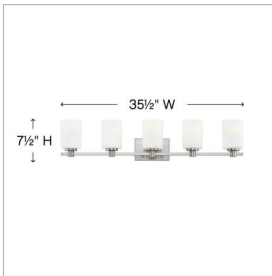

KARLIE

54625BN

EXTRA LARGE FIVE LIGHT VANITY

Karlie's clean design is transitional in style and will complement a variety of décor. Featuring precision die-cast cups and cylindrical, etched opal glass, it is available in Brushed Nickel and Chrome.

DETAILS	
FINISH:	Brushed Nickel
MATERIAL:	Steel
GLASS:	Etched Opal
DIMMABLE:	YES - WITH DIMMABLE LAMP (NOT INCLUDED)

DIMENSIONS	
WIDTH:	35.5"
HEIGHT:	7.5"
WEIGHT:	7.8lb
BACK PLATE:	7.25"W X 4.5"H
EXTENSION:	6"
TOP TO OUTLET:	5.5"

LIGHT SOURCE	
LIGHT SOURCE:	Socketed
WATTAGE:	5-14w Med. LED, 100w Equiv.
VOLTAGE:	120v

SHIPPING	
CARTON LENGTH:	39.8
CARTON WIDTH:	9.5
CARTON HEIGHT:	8.5
CARTON WEIGHT:	9.7

PRODUCT DETAILS:

- Invisimount hardware is hidden on the backplate for a clean silhouette
- This fixture can be mounted either up or down to best fit your space
- Damp Rated
- Merging the best of traditional and modern elements with a sophisticated and streamlined look