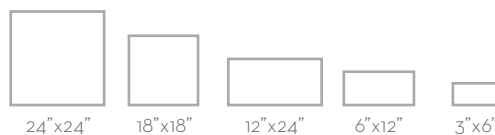

WINTER

Trim

1"x12" Cigaro | Polished

1/2"x12" Mini Cigaro | Polished

Scan QR Code for additional product information and testing results.

Sizes

Hexagon 2" Mix

BLACK MARBLE

Black Silk | V2 Variation
12" x 24"

BLACSK 2"x2" Stacked Mesh

Scan QR Code for additional product information and testing results.

Sizes

12" x 24"

2" x 2" Stacked Mesh
12" x 12" Mosaic

Black
12" x 24", 12" x 12"