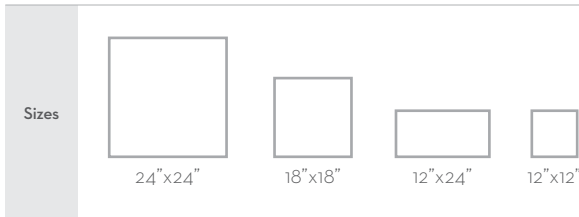

Scan QR Code for additional product information and testing results.

NESTOS BEIGE

1 Color | 1 Size

Honed

FLOOR / WALL RESIDENTIAL COMMERCIAL INDOOR OUTDOOR POOL