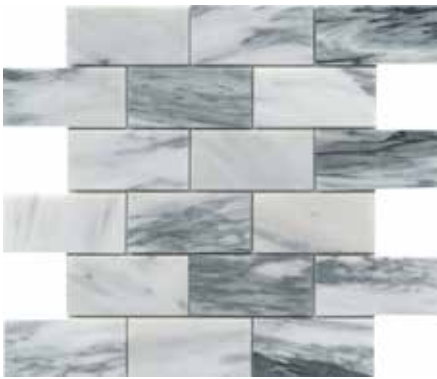

Gris 2x4 Offset

TALEGR-MOFP