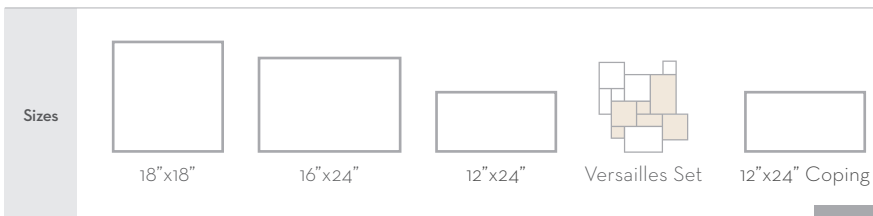

Silver Veincut | V3 Variation
12"x24"

TRAVSI-FH

Silver Crosscut | V4 Variation
18"x18"

TRAVSI-FH

Extero™ Silver Crosscut | V4 Variation
16"x24", 12"x24", Versailles Set, 12"x24" Coping

EXTETRSI

GRANITE
& SLATE