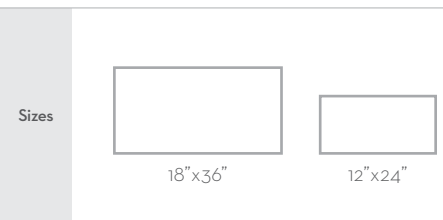

- FLOOR / WALL
- RESIDENTIAL
- COMMERCIAL
- INDOOR
- OUTDOOR
- POOL

AVERSK

Scan QR Code for additional product information and testing results.