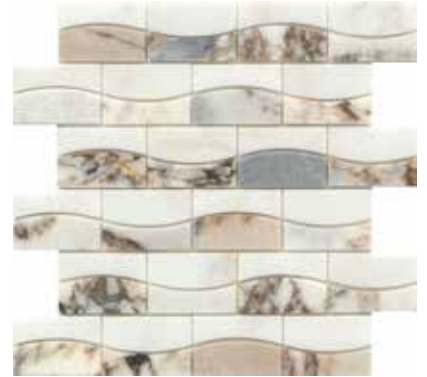

Oro Wave

TALEOR-MWVP