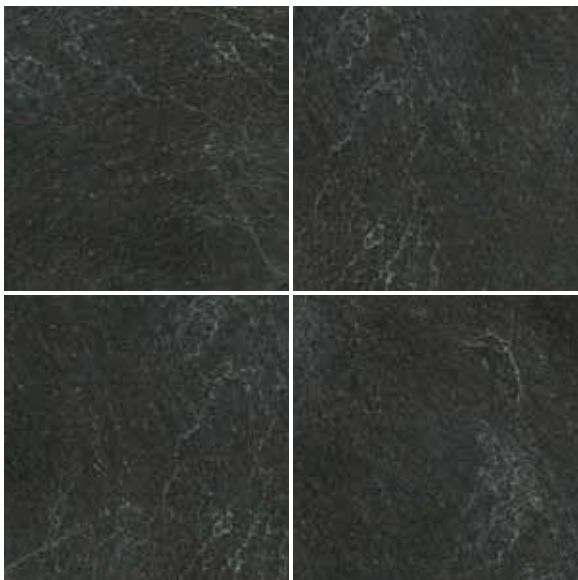

Midnight Black | V3 Variation
16" x 16"

SL12BK

DECORATIVE

Alba | Marble

FLUTAL

Nave Alba | Marble | 12x36 Only

FLUTNAAL

Terra | Travertine