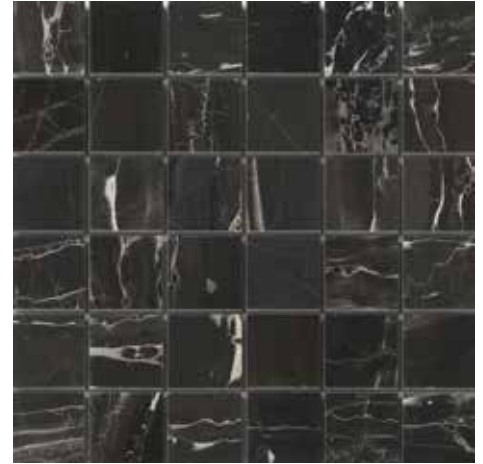

Black Silk | V2 Variation
12" x 24"

BLACSK 2"x2" Stacked Mesh

Scan QR Code for additional product information and testing results.

Sizes

12" x 24"

2" x 2" Stacked Mesh
12" x 12" Mosaic

Black
12" x 24", 12" x 12"