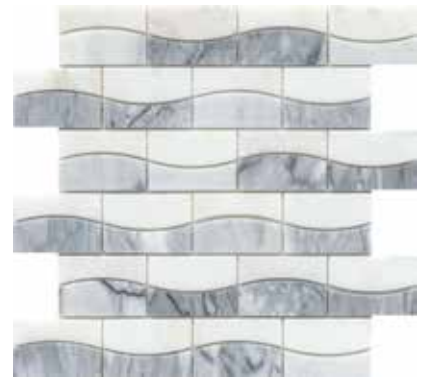

Gris Wave

TALEGR-MWVP

Scan QR Code for additional product information and testing results.

Sizes

12"x12" Mesh
Trellis
12.28"x12.28"

12"x12" Mesh
2"x4" Offset
11.73"x11.73"

12"x13" Mesh
2"x3" Offset Wave
12.09"x12.60"