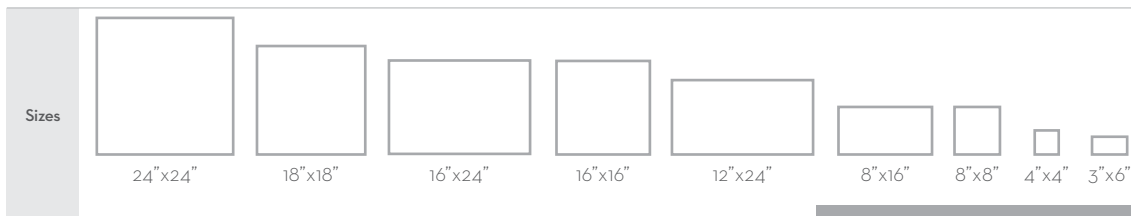

FLOOR / WALL RESIDENTIAL COMMERCIAL INDOOR OUTDOOR

FONTIV-UT

UMBRIA SAVERA

1 Color | 1 Size | 1 Set

Versailles Pattern | 4 Sizes
An Iteration of this pattern is 16 SF.
A - 8"x8" - 4 Pieces
B - 8"x16" - 2 Pieces
C - 16"x16" - 4 Pieces
D - 16"x24" - 2 Pieces

PENDIO BEIGE
1 Color | 3 Sizes

BEIGE TRAVERTINE EXTERO™
1 Color | 1 Size