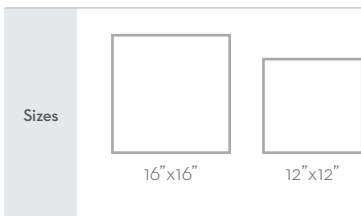

FLOOR / WALL RESIDENTIAL COMMERCIAL INDOOR OUTDOOR

SL92GO

SLO6MC

SL12BK