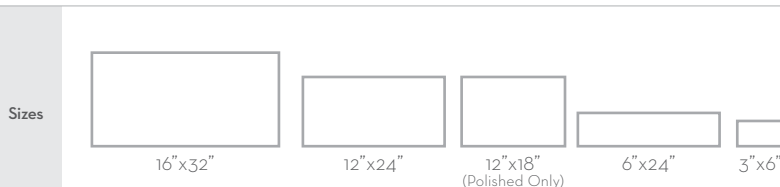

3D Linear on 12"x12" Mesh
Honed

Chevron on 12"x12" Mesh
Honed

Lantern on 12"x12" Mesh
Honed

Leaf on 9"x10" Mesh
Honed

Twine on 11"x13" Mesh
Honed

GRAY
LIMESTONE

METRO BLUE

Limestone