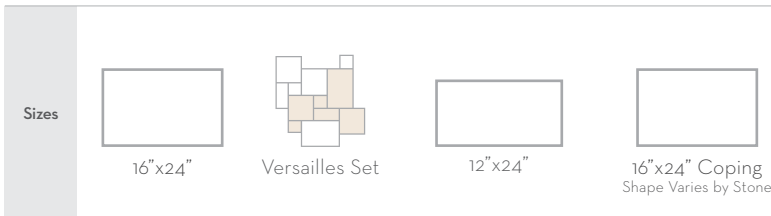

Scan QR Code for additional product information and testing results.