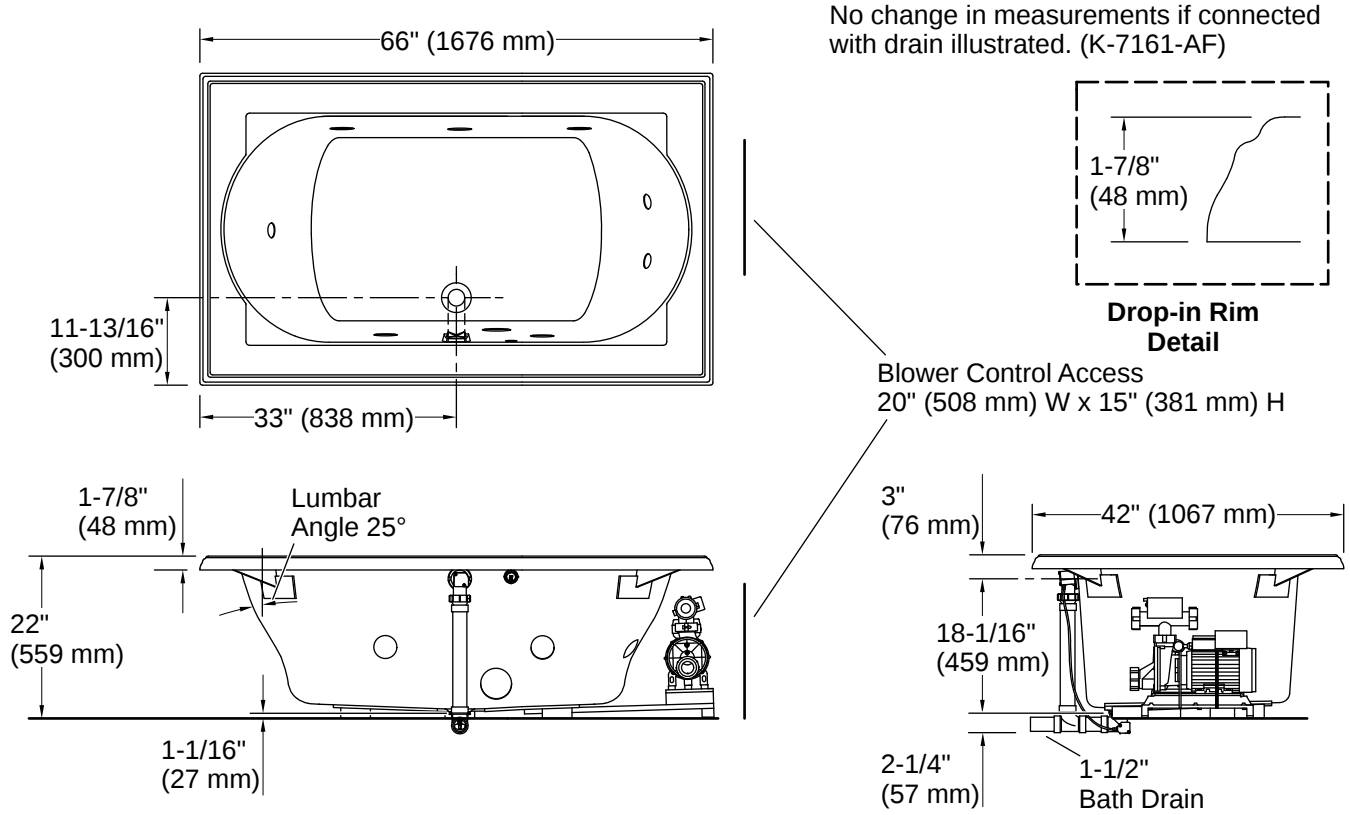

Installation

- Drop-in
- Rear center drain

Installation Notes

Install this product according to the installation instructions.

Measure your actual product for rough-in details.

The hot water supply should be 70% of the capacity of the bath or greater. Installations will vary.